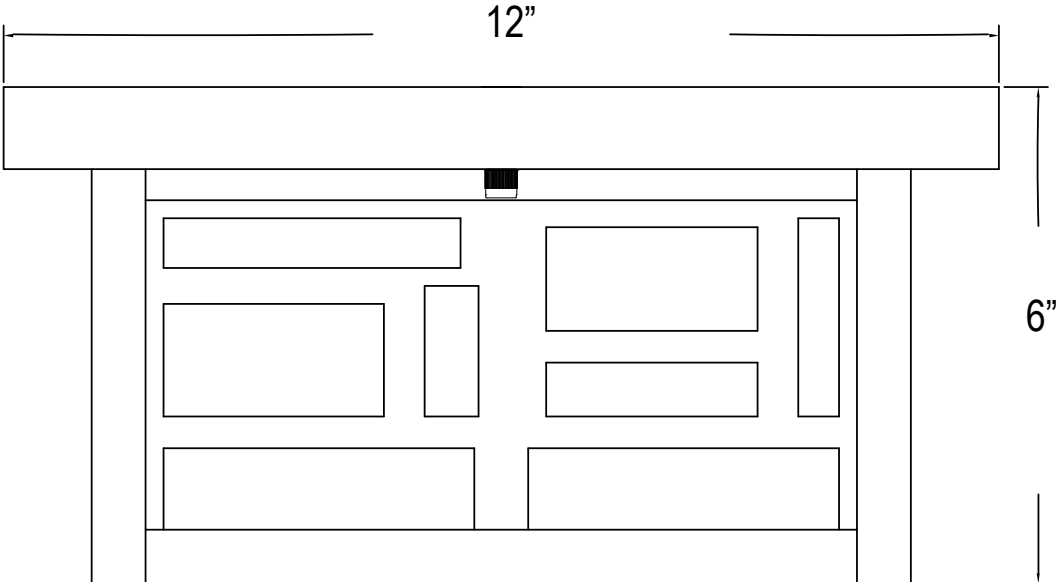

PHEL3205CHBR