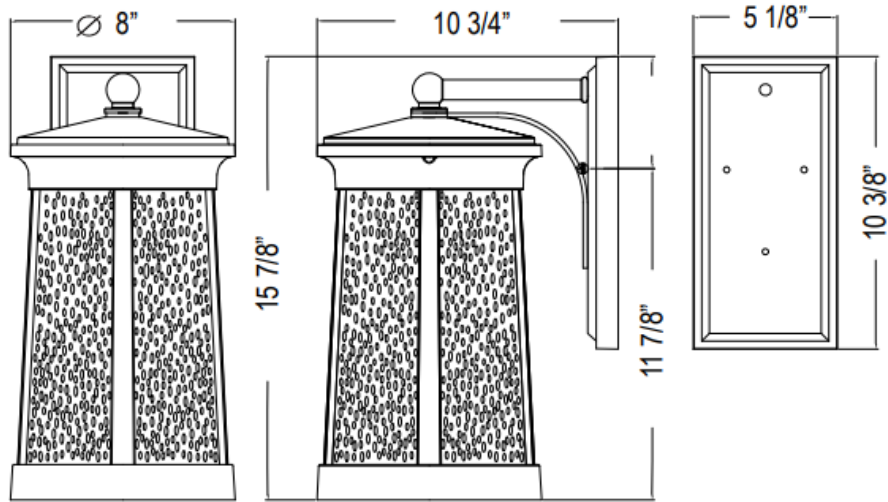

PHEL3102BLK/CHBR/BLKLED/CHBRLED

PHEL3103BLK/CHBR/BLKLED/CHBRLED