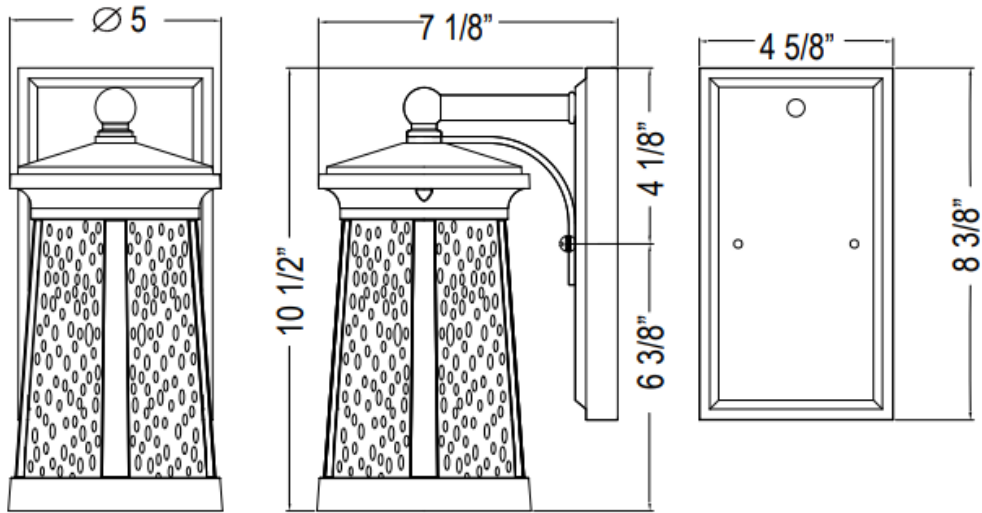

PARK HARBOR™

PHEL3100BLK/CHBR/BLKLED/CHBRLED