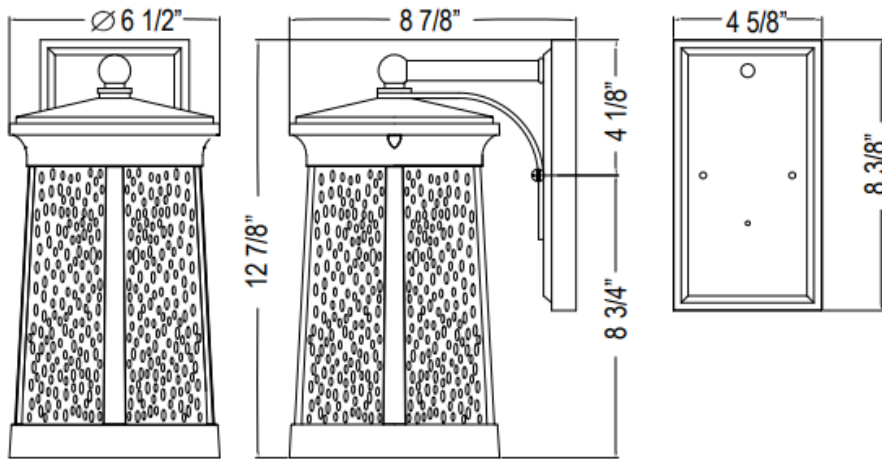

PHEL3101BLK/CHBR/BLKLED/CHBRLED