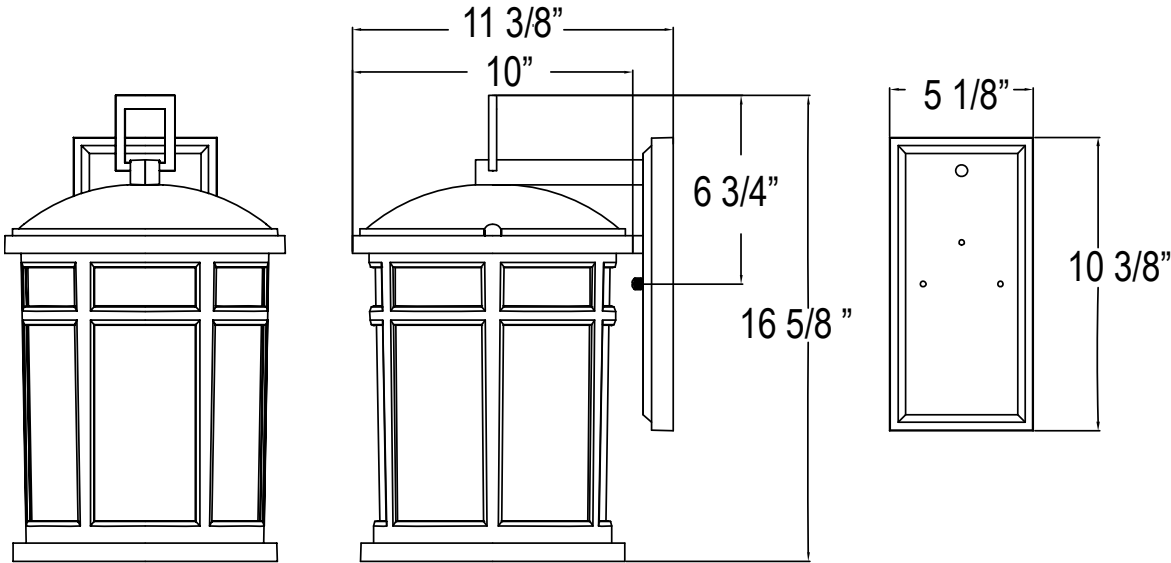

PHEL2301SPBR

PHEL2302SPBR