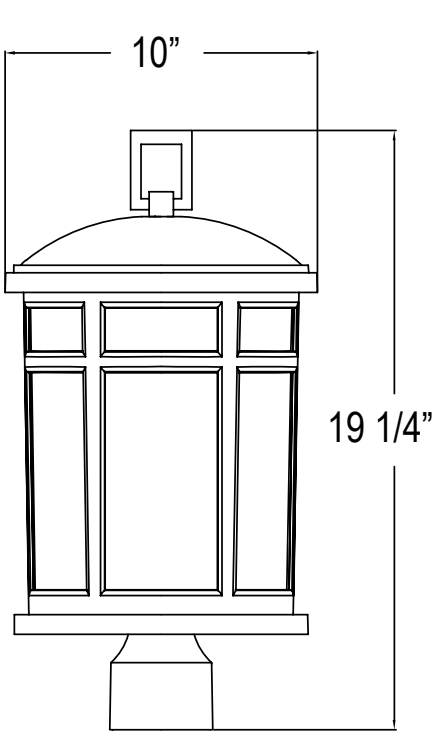

PHEL2303SPBR