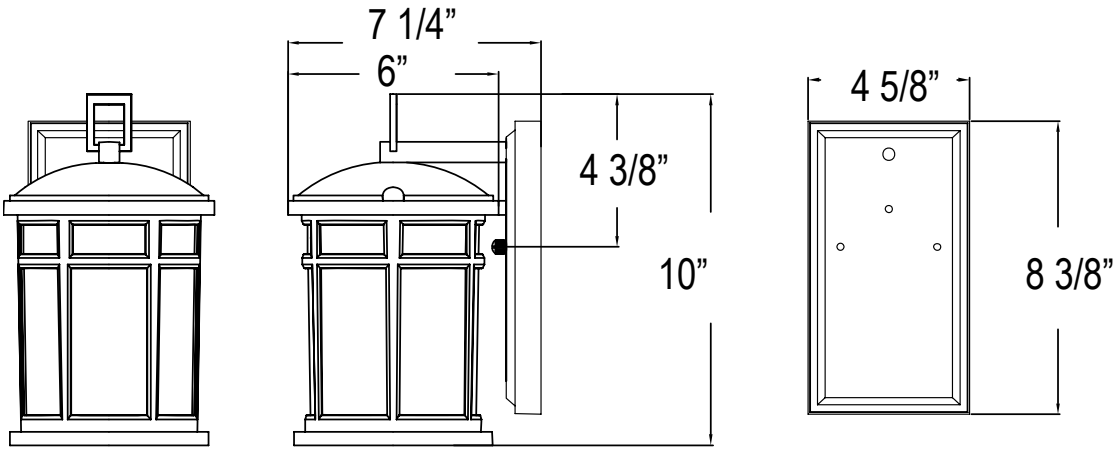

PHEL2300SPBR