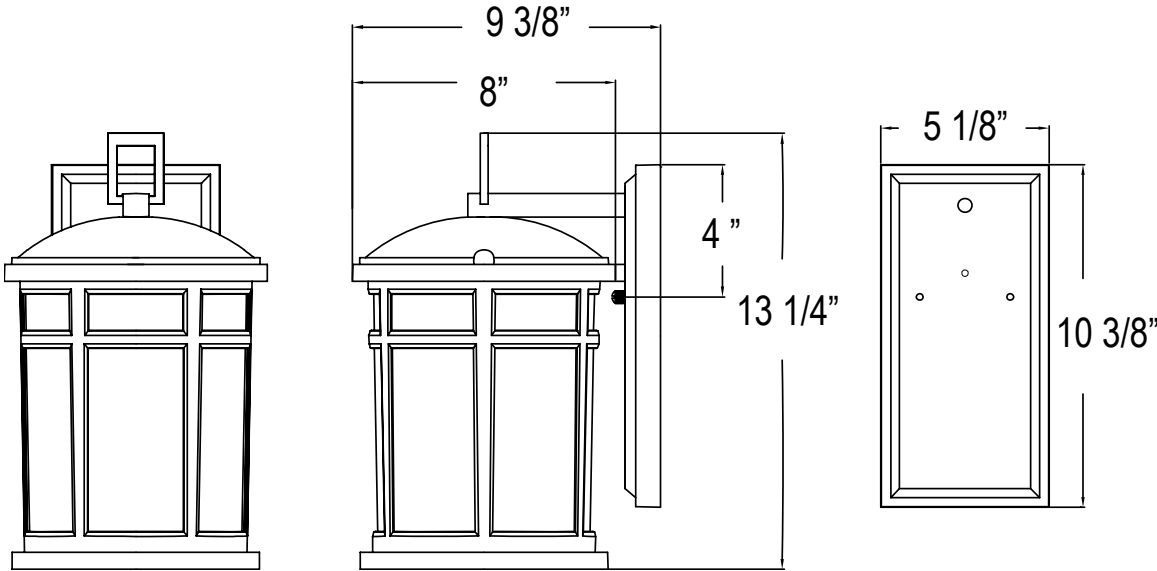

PHEL2303SPBR: Uses one 100W medium base lamp max

PHEL2304SPBR: Uses two 60W medium base lamp max

See dimensional drawing on back.

© 2015 Ferguson Enterprises, Inc. 00000 MO/YR

PARKHARBORLIGHTING.COM

PHEL2300SPBR