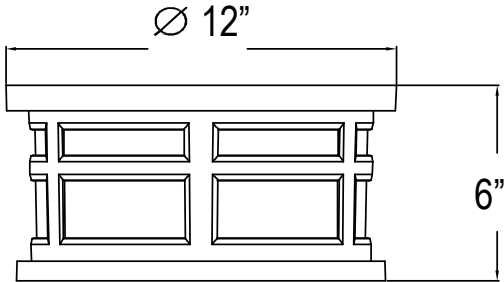

PHEL2304SPBR