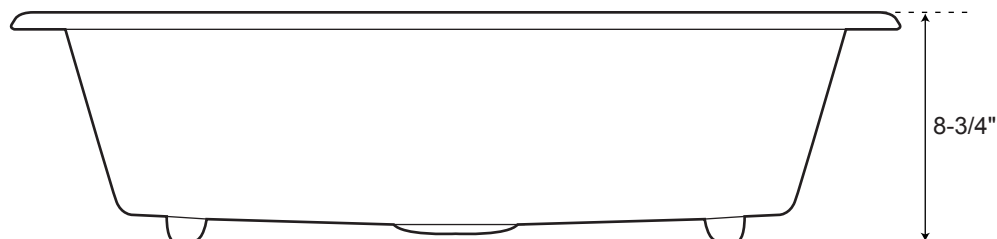

## SPECIFICATIONS

Overall Dimensions	33-1/8" L x 22-1/4" W (front to back) x 8-3/4" H
Interior Dimensions	29-3/4" L x 16-1/4" W (front to back)
Water Depth	8-1/8" to Rim
Drain Hole	3-1/2" Diameter
Faucet Deck	4-3/8" W (front to back)
Faucet Configurations	Widespread

# 33" Palazzo

Cast Iron Drop-In  
Kitchen Sink - Widespread

*All measurements are approximate.*

## SPECIFICATIONS

Overall Dimensions	33-1/8" L x 22-1/4" W (front to back) x 8-3/4" H
Interior Dimensions	29-3/4" L x 16-1/4" W (front to back)
Water Depth	8-1/8" to Rim
Drain Hole	3-1/2" Diameter
Faucet Deck	4-3/8" W (front to back)
Faucet Configurations	Single Hole

# 33" Palazzo

Cast Iron Drop-In  
Kitchen Sink - Single Hole

*All measurements are approximate.*