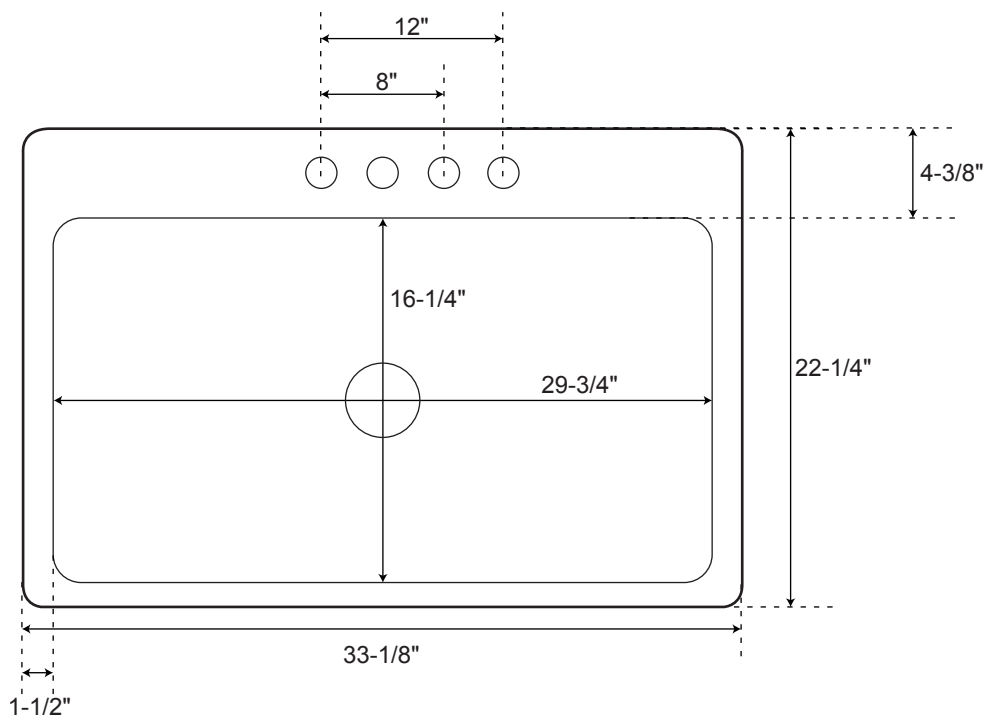

## SPECIFICATIONS

Overall Dimensions	33-1/8" L x 22-1/4" W (front to back) x 8-3/4" H
Interior Dimensions	29-3/4" L x 16-1/4" W (front to back)
Water Depth	8-1/8" to Rim
Drain Hole	3-1/2" Diameter
Faucet Deck	4-3/8" W (front to back)
Faucet Configurations	Widespread

# 33" Palazzo

Cast Iron Drop-In  
Kitchen Sink - Widespread

*All measurements are approximate.*

## SPECIFICATIONS

Overall Dimensions	33-1/8" L x 22-1/4" W (front to back) x 8-3/4" H
Interior Dimensions	29-3/4" L x 16-1/4" W (front to back)
Water Depth	8-1/8" to Rim
Drain Hole	3-1/2" Diameter
Faucet Deck	4-3/8" W (front to back)
Faucet Configurations	Single Hole

# 33" Palazzo

Cast Iron Drop-In  
Kitchen Sink - Single Hole

*All measurements are approximate.*