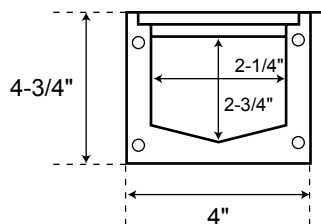

SPECIFICATIONS

Carmen End Outlet Linear Outdoor Drain

Drain Top

Drain Side

Drain End

Outlet End

Outlet Side