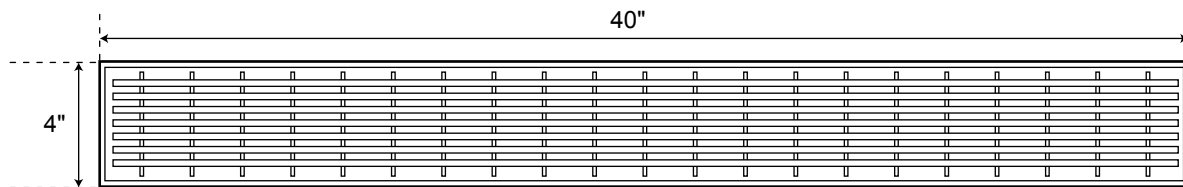

SPECIFICATIONS

Carmen End Outlet Linear Outdoor Drain

Drain Top

Drain Side

Drain End

Outlet End

Outlet Side