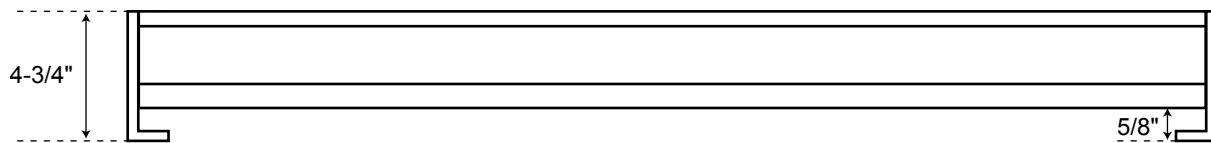

SPECIFICATIONS

Carmen End Outlet Linear Outdoor Drain

Drain Top

Drain Side

Drain End

Outlet End

Outlet Side