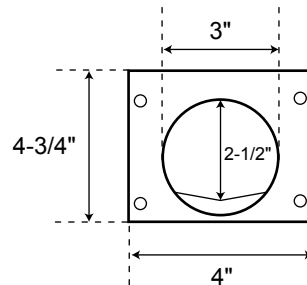

SPECIFICATIONS

Carmen End Outlet Linear Outdoor Drain

Drain Top

Drain Side

Drain End

Outlet End

Outlet Side