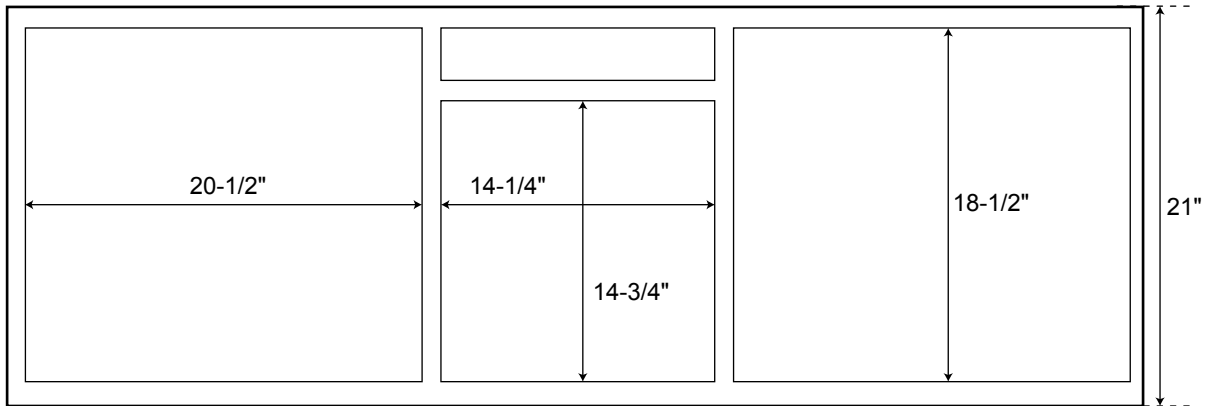

SPECIFICATIONS

60" Becker Teak Vanity Cabinet

Overall Dimensions	59-3/4" W x 21" D (front to back) x 33-1/4" H
Suggested Rough-In	22" - 30"

All measurements are approximate.

Overhead

Front