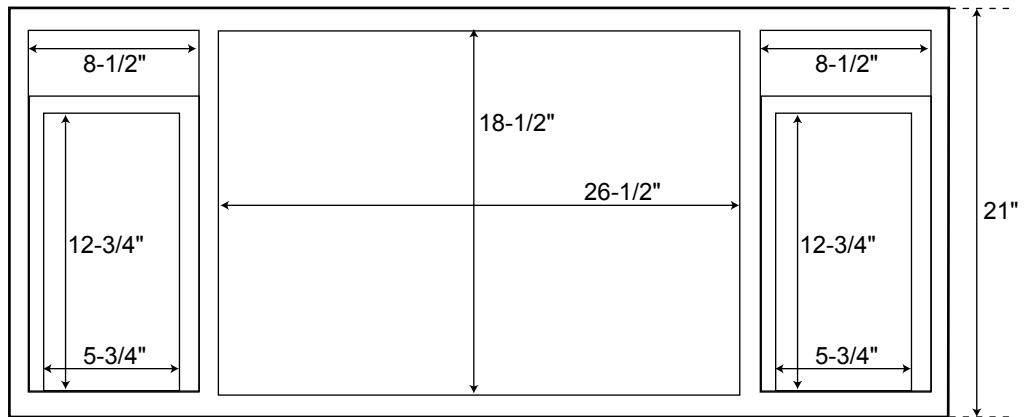

# SPECIFICATIONS

Overall Dimensions	48" W x 21" D (front to back) x 33-1/4" H
Suggested Rough-In	22" - 30"

All measurements are approximate.

## 48" Becker Teak Vanity Cabinet

Overhead Interior

Front