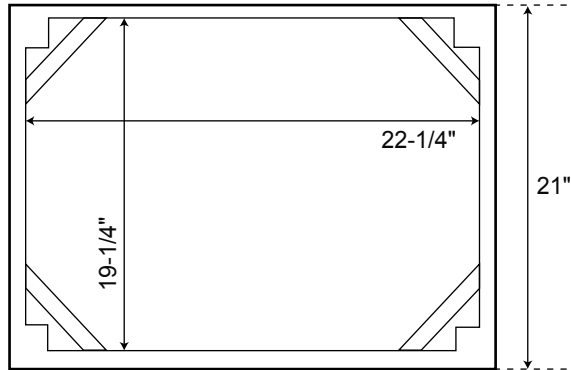

# SPECIFICATIONS

Overall Dimensions | 24" W x 21" D (front to back) x 34" H

*All measurements are approximate.*

## 24" Alcott Bamboo Vanity

Overhead  
Interior

Front