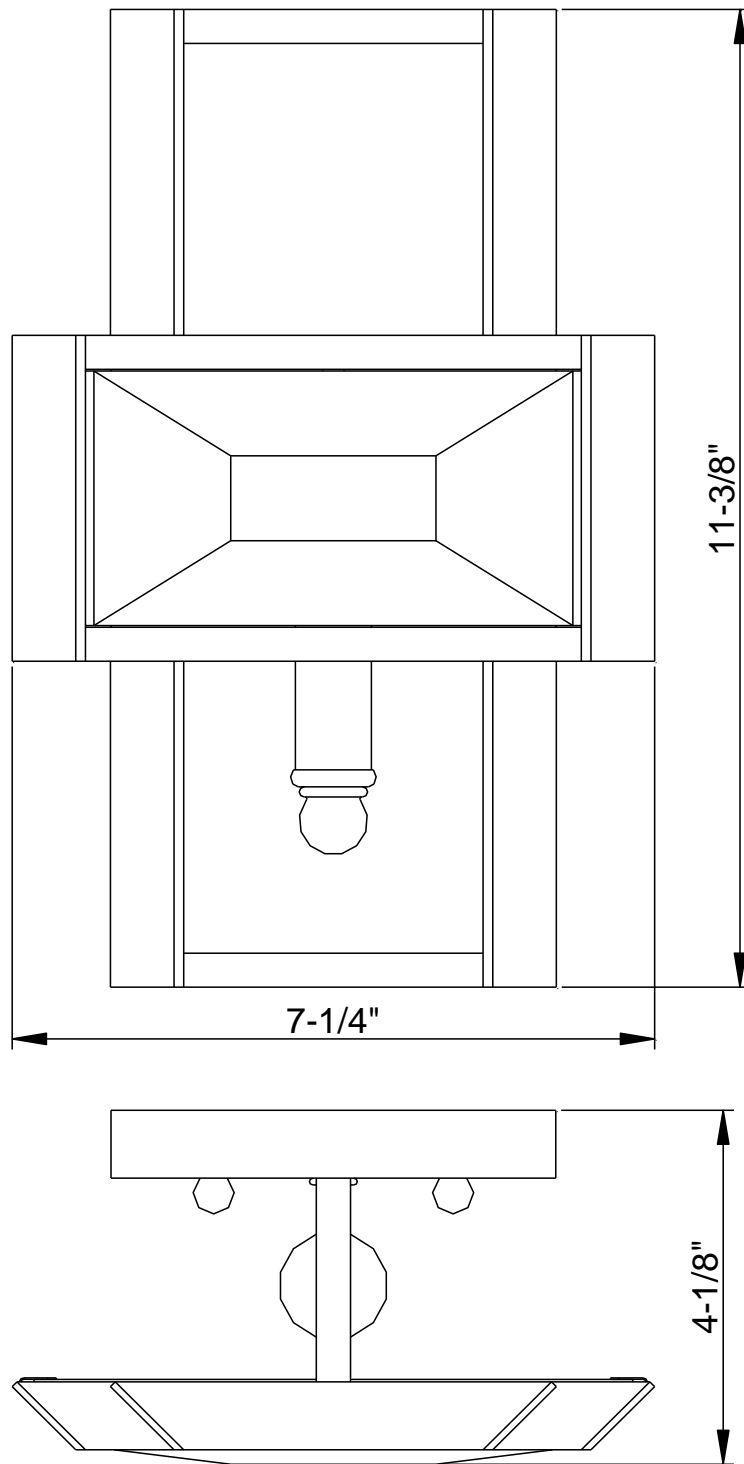

PHWL3251ASL