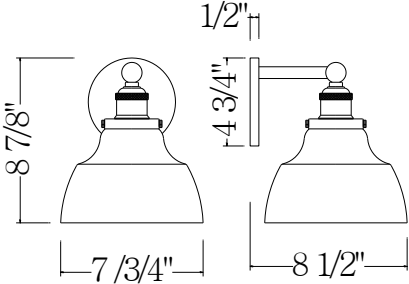

PHVL3071ORBR-AB/PC