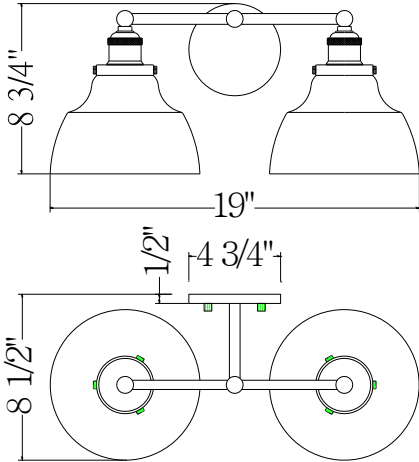

PHVL3072ORBR-AB/PC