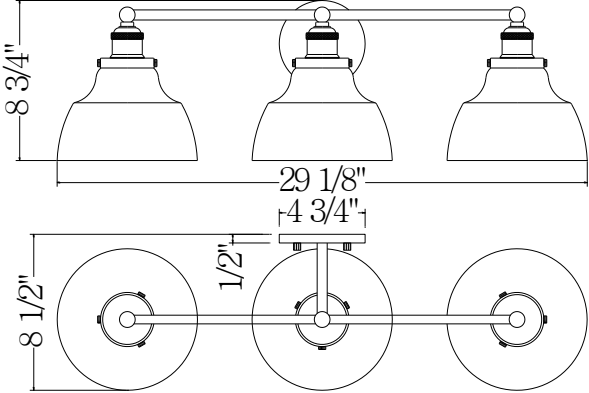

PHVL3073ORBR-AB/PC