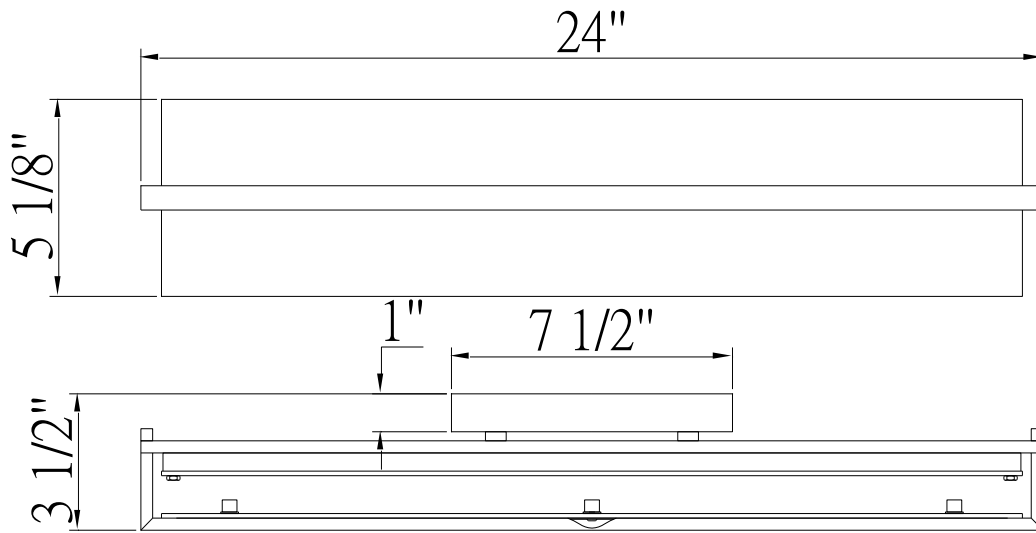

PARK HARBOR™

PHVL2271LEDBN