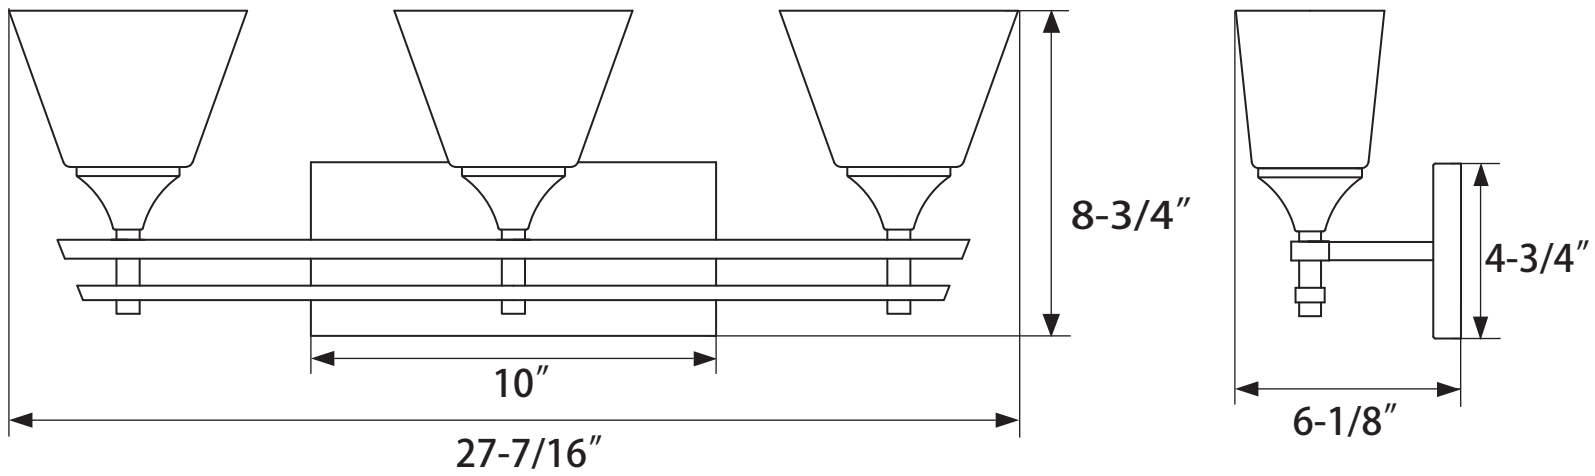

PARK HARBOR™

McBryde Bath Vanity

PHVL2233BN/ORB

- 3-Light Bath Vanity in Brush Nickel or Oil Rubbed Bronze
- No special tools needed for assembly
- Mount in up or down position
- Wattage:

PHVL2233BN/ORB: Uses three 100W medium base lamps max