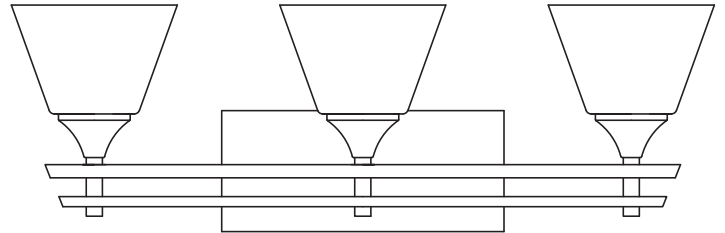

PARK HARBOR™

McBryde Bath Vanity

PHVL2233BN/ORB

- 3-Light Bath Vanity in Brush Nickel or Oil Rubbed Bronze
- No special tools needed for assembly
- Mount in up or down position
- Wattage:

PHVL2233BN/ORB: Uses three 100W medium base lamps max