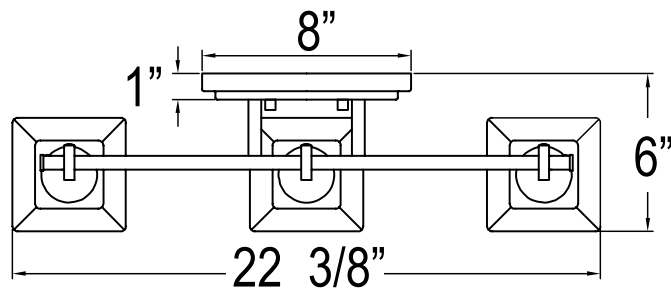

PHVL2141BRZ/BN

PHVL2142BRZ/BN

PHVL2143BRZ/BN