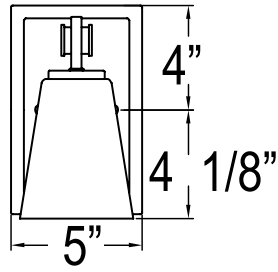

PHVL2141BRZ/BN

PHVL2142BRZ/BN

PHVL2143BRZ/BN