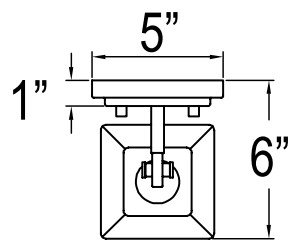

PHVL2141BRZ/BN

PHVL2142BRZ/BN

PHVL2143BRZ/BN