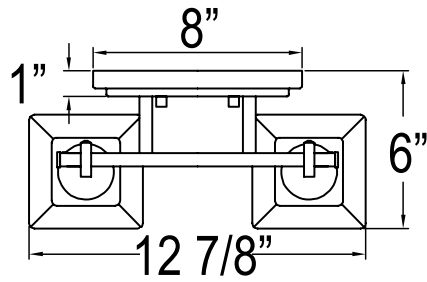

PHVL2141BRZ/BN

PHVL2142BRZ/BN

PHVL2143BRZ/BN