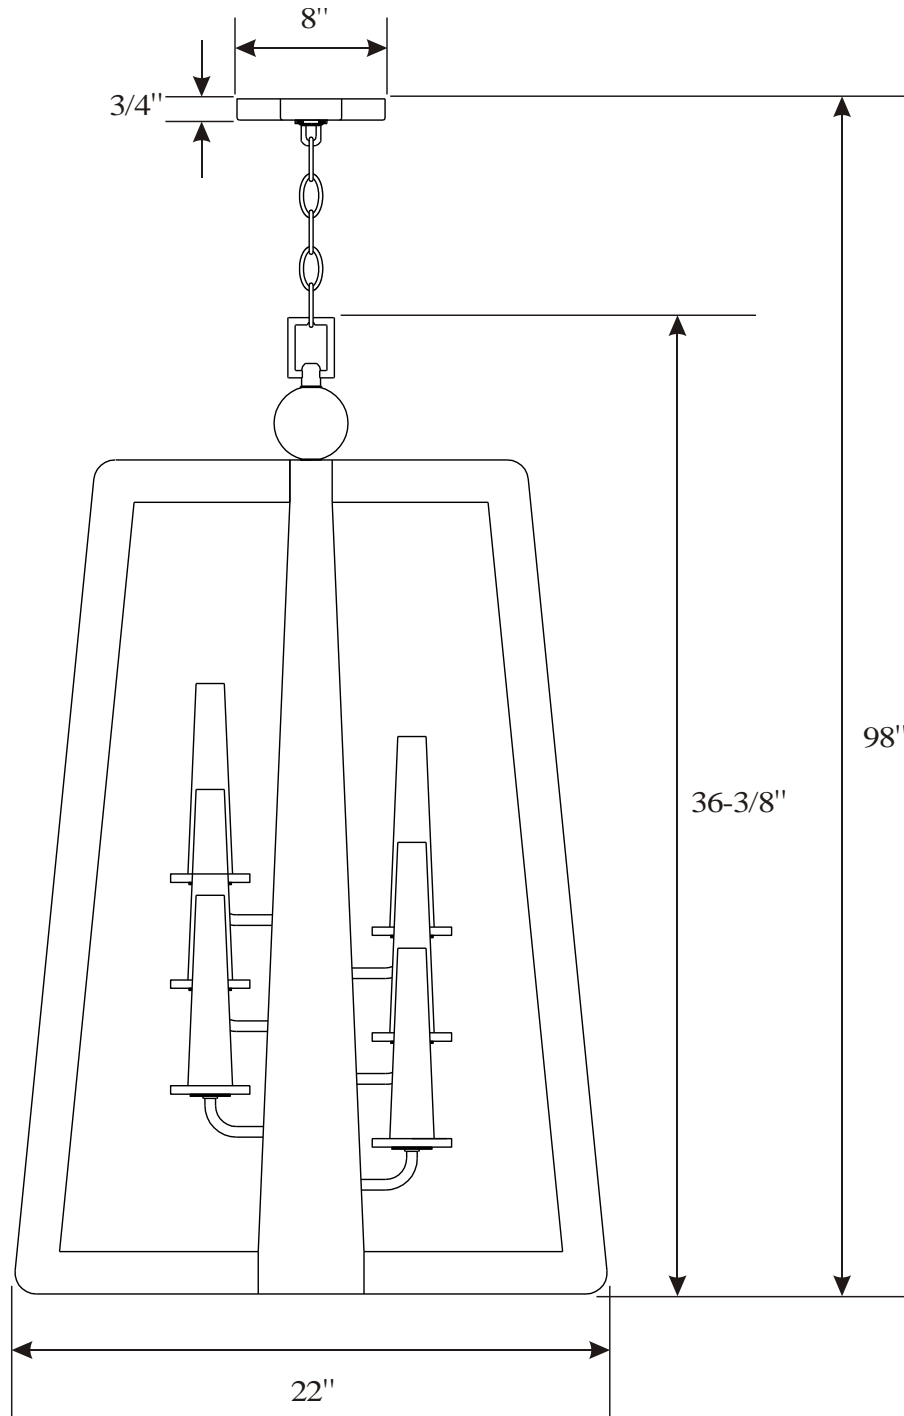

PHPL6434PN