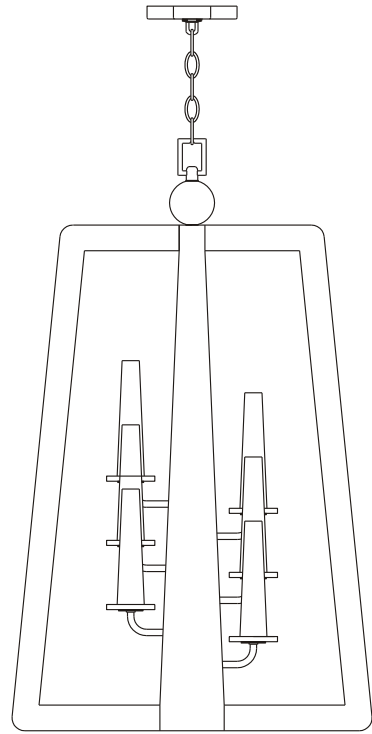

PARK HARBOR™

Pendant

PHPL6434PN

- 6 -Light Pendant in Polished Nickel
- No special tools needed for assembly
- Wattage:

PHPL6434PN: Uses six 60W candelabra base lamps max

See dimensional drawing on back.

© 2018 Ferguson Enterprises, Inc. 00000 Jan/2018