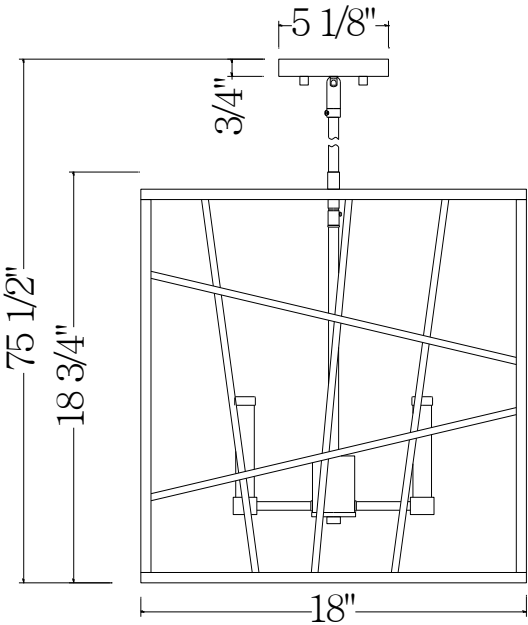

PARK HARBOR™

PHPL6384TBPN