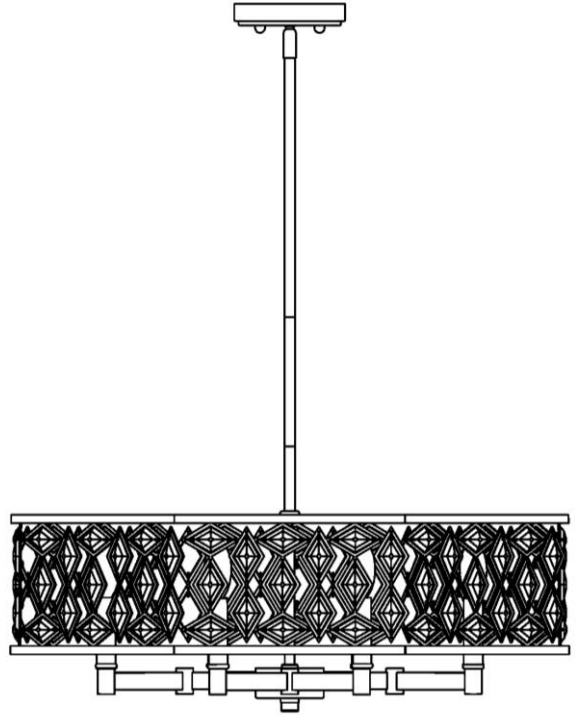

PARK HARBOR™

Cross Pointe Pendant

PHPL6276ASL

- 8-Light Pendant in Antique Silver Leaf
- No special tools needed for assembly
- DRY
- Wattage:

PHPL6276ASL: Uses Eight 60W candelabra base lamps max

See dimensional drawing on back.