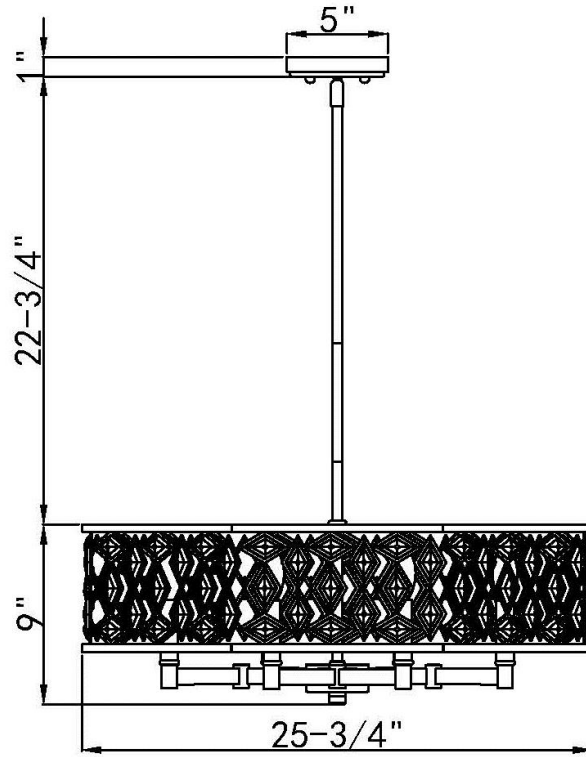

PHPL6276ASL