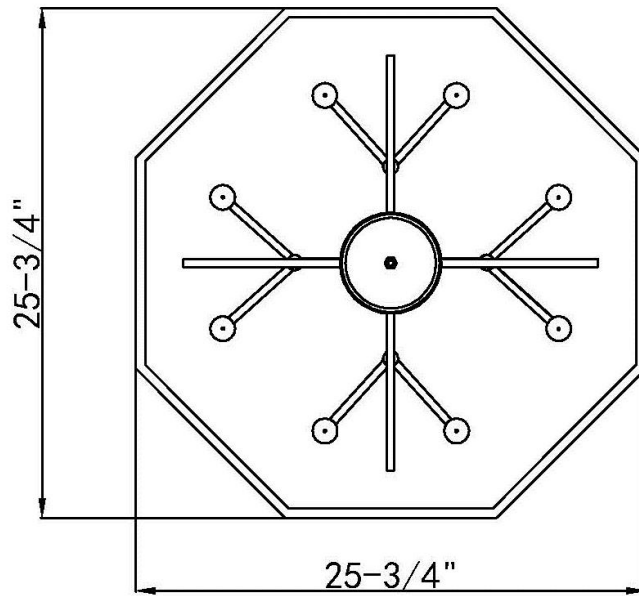

PHPL6276ASL