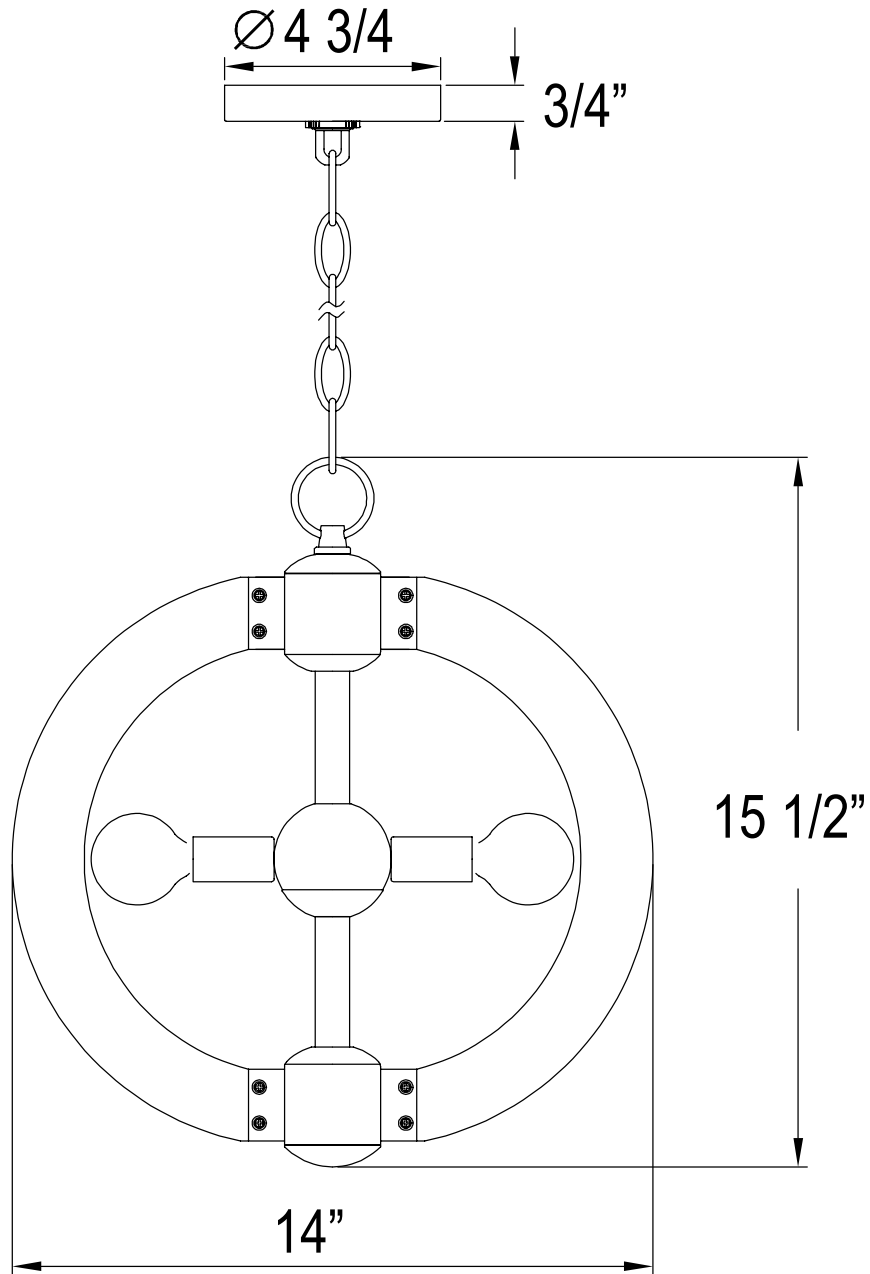

PARK HARBOR™

Pendant

PHPL6115PC

- 5-Light Pendant in Polished Chrome
- No special tools needed for assembly
- Wattage: Uses five 60W candelabra base lamps max

PHPL6115PC