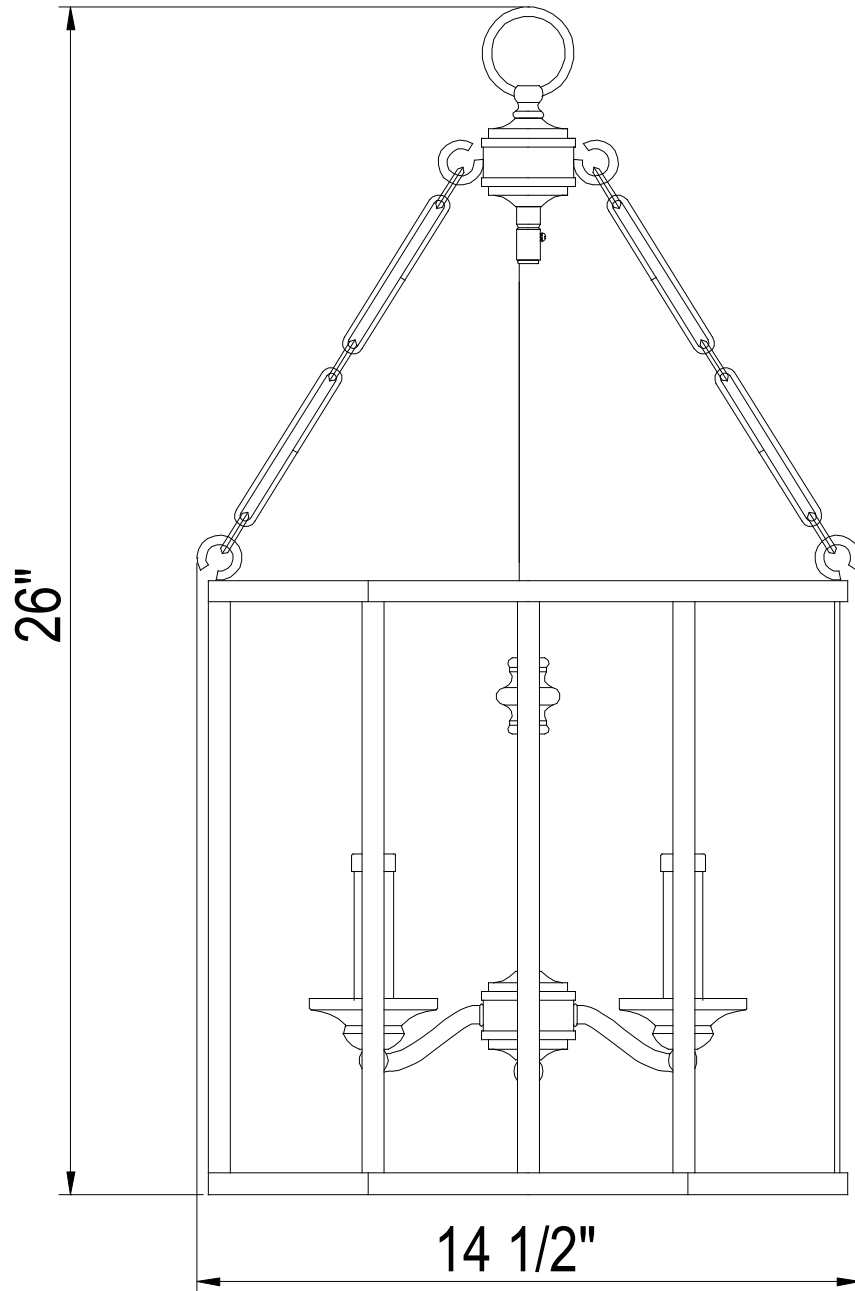

## Pendant

PHPL5674FLBL

- 4- Light Pendant in Flat Black
- No special tools needed for assembly
- Wattage: Uses four 60W candelabra base lamps max

PHPL5674FLBL