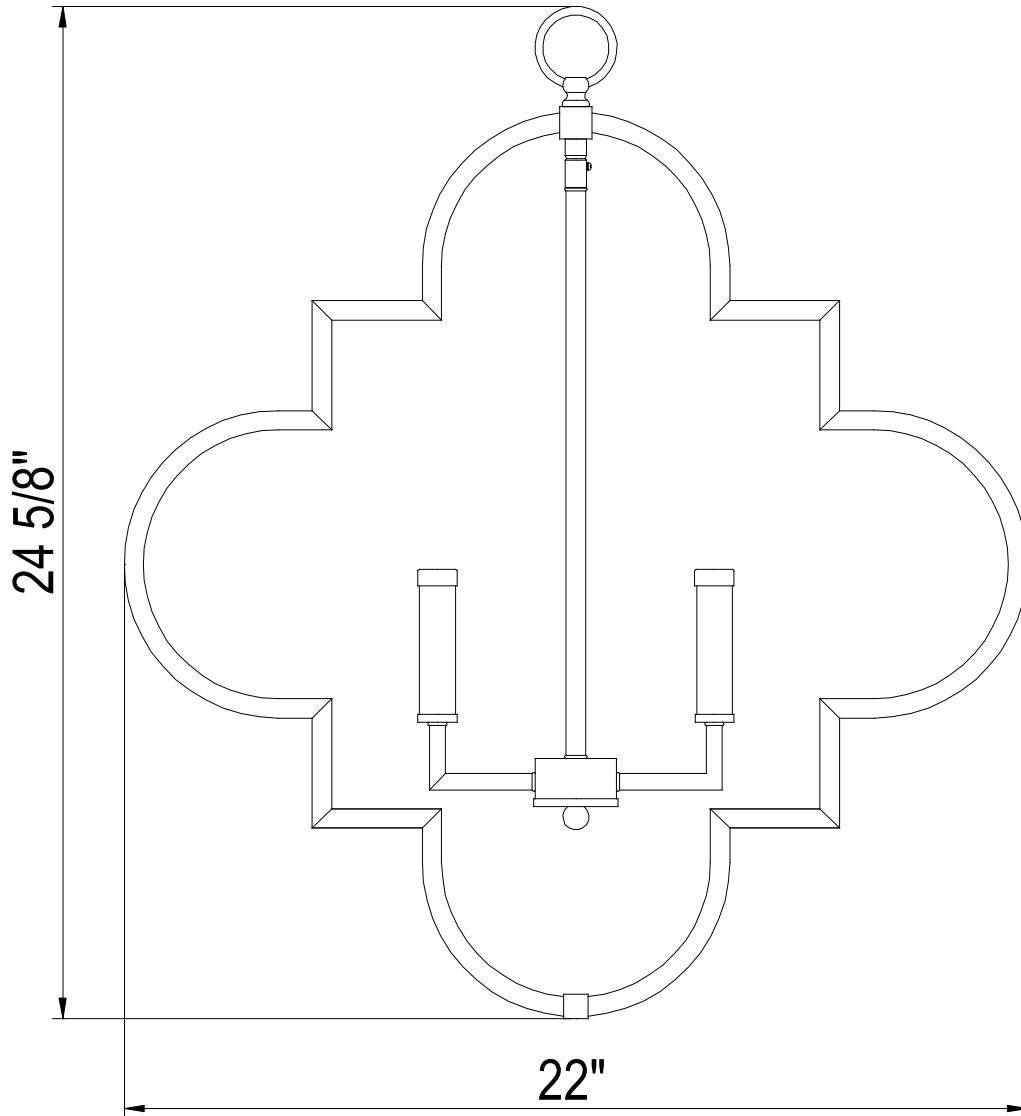

PARK HARBOR™

Pendant

PHPL5654GS

- 4- Light Pendant in Gilded Silver
- No special tools needed for assembly
- Wattage: Uses four 60W candelabra base lamps max

PHPL5654GS