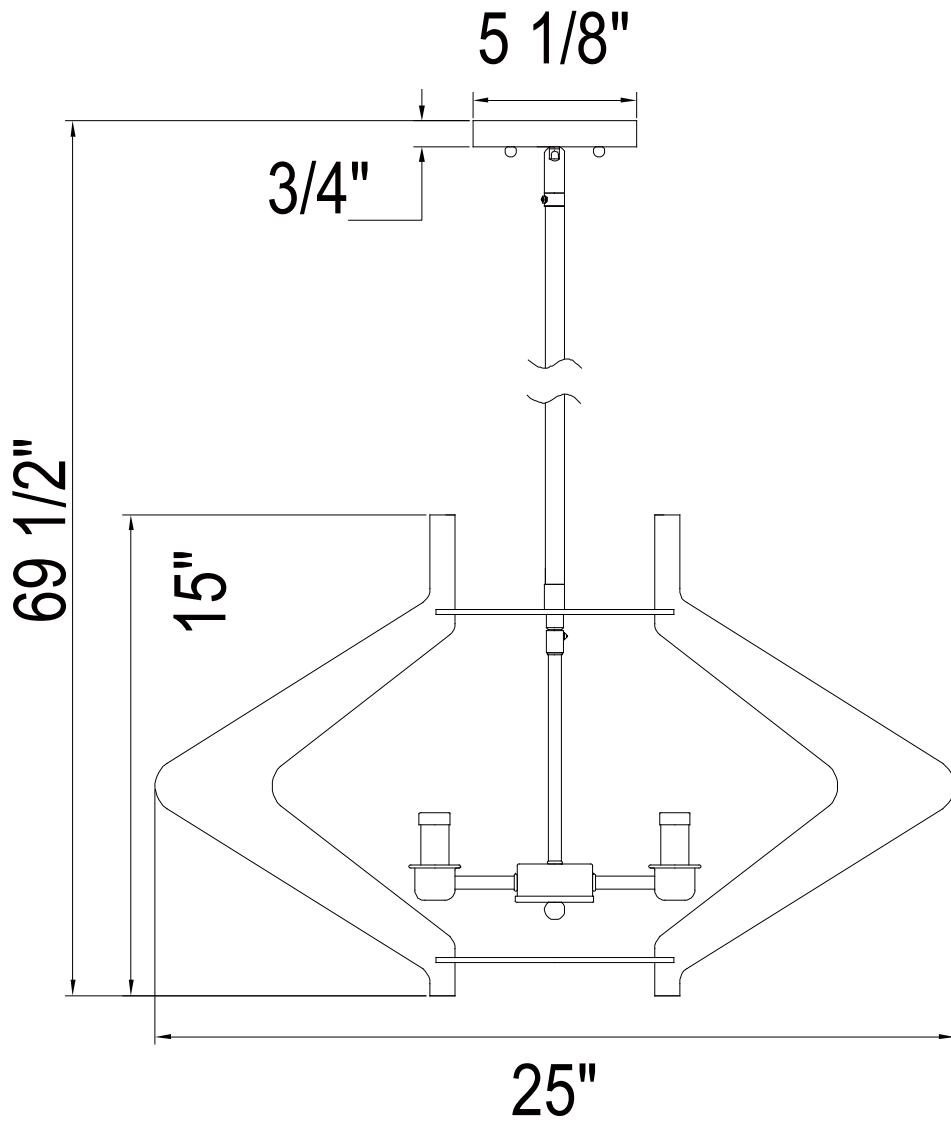

PARK HARBOR™

Pendant

PHPL5584TEXBLPN

- 4- Light Pendant in Textured Black and Polished Nickel
- No special tools needed for assembly
- Wattage: Uses four 60W candelabra base lamps max

PHPL5584TEXBLPN