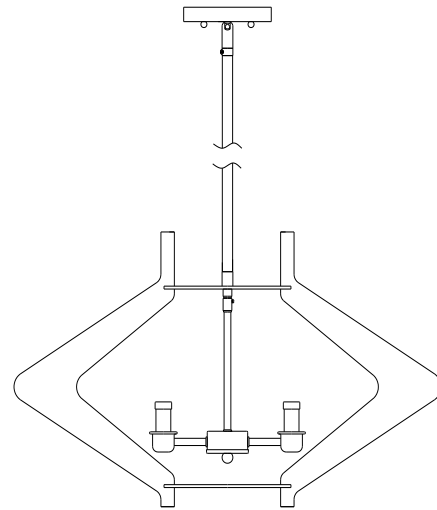

PARK HARBOR™

Pendant

PHPL5584TEXBLPN

- 4- Light Pendant in Textured Black and Polished Nickel
- No special tools needed for assembly
- Wattage: Uses four 60W candelabra base lamps max

PHPL5584TEXBLPN