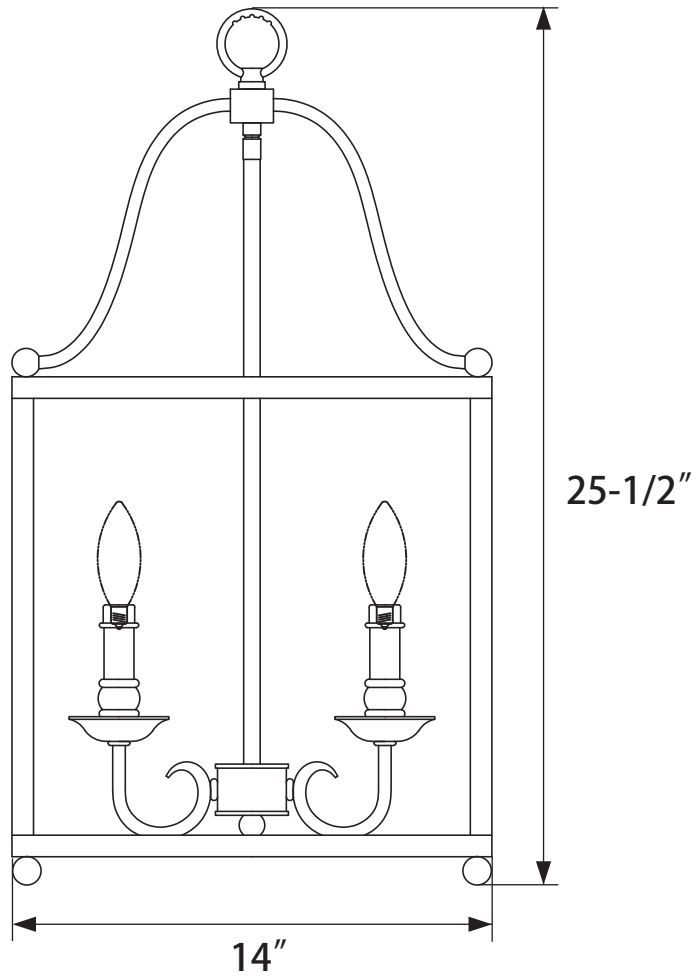

PARK HARBOR™

Pendant

PHPL5324WB

- 4-Light Pendant in Warm Bronze
- No special tools needed for assembly
- Wattage: PHPL5324WB: Uses four 60W Candelabra base lamps max

PHPL5324WB