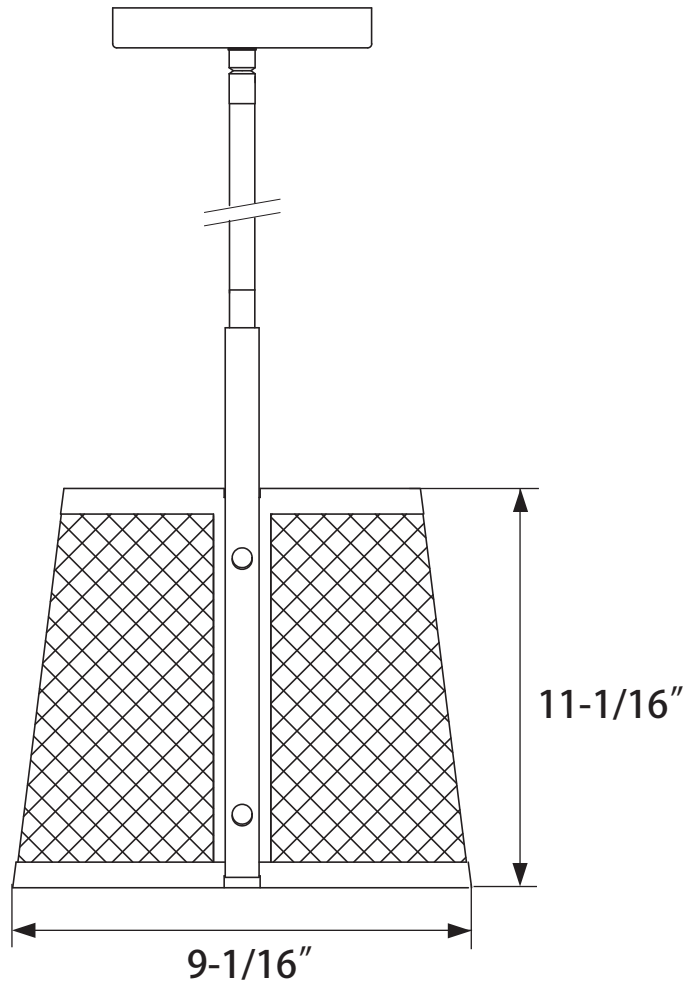

PARK HARBOR™

Pendant

PHPL5301ORB

- 1-Light Pendant in Oil Rubbed Bronze
- No special tools needed for assembly
- Wattage: PHPL5301ORB: Uses one 100W medium base lamps max
- Does not include bulb

PHPL5301ORB