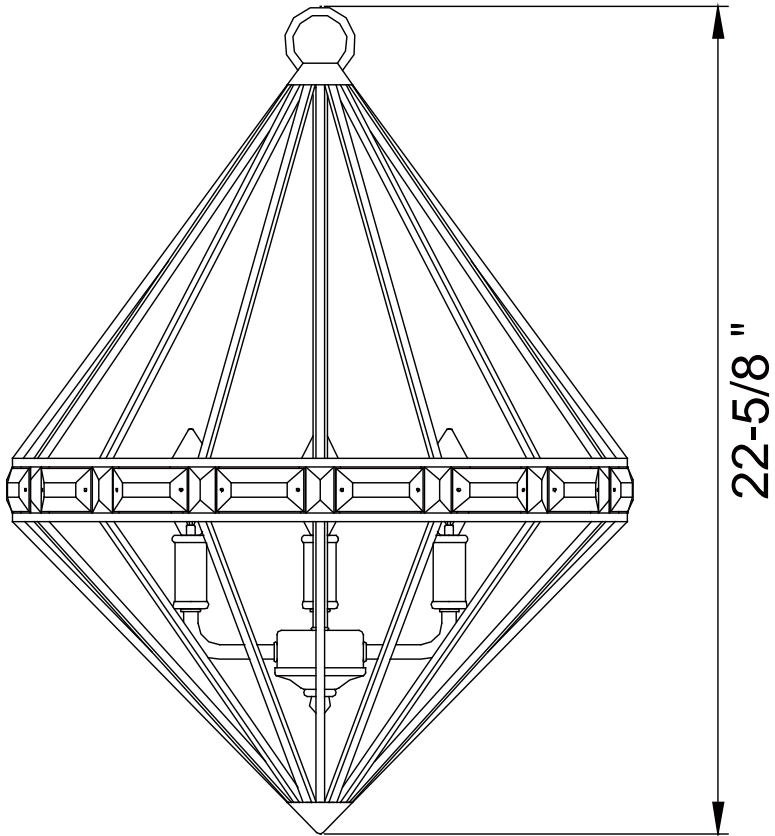

PARK HARBOR™

PHPL5184SL