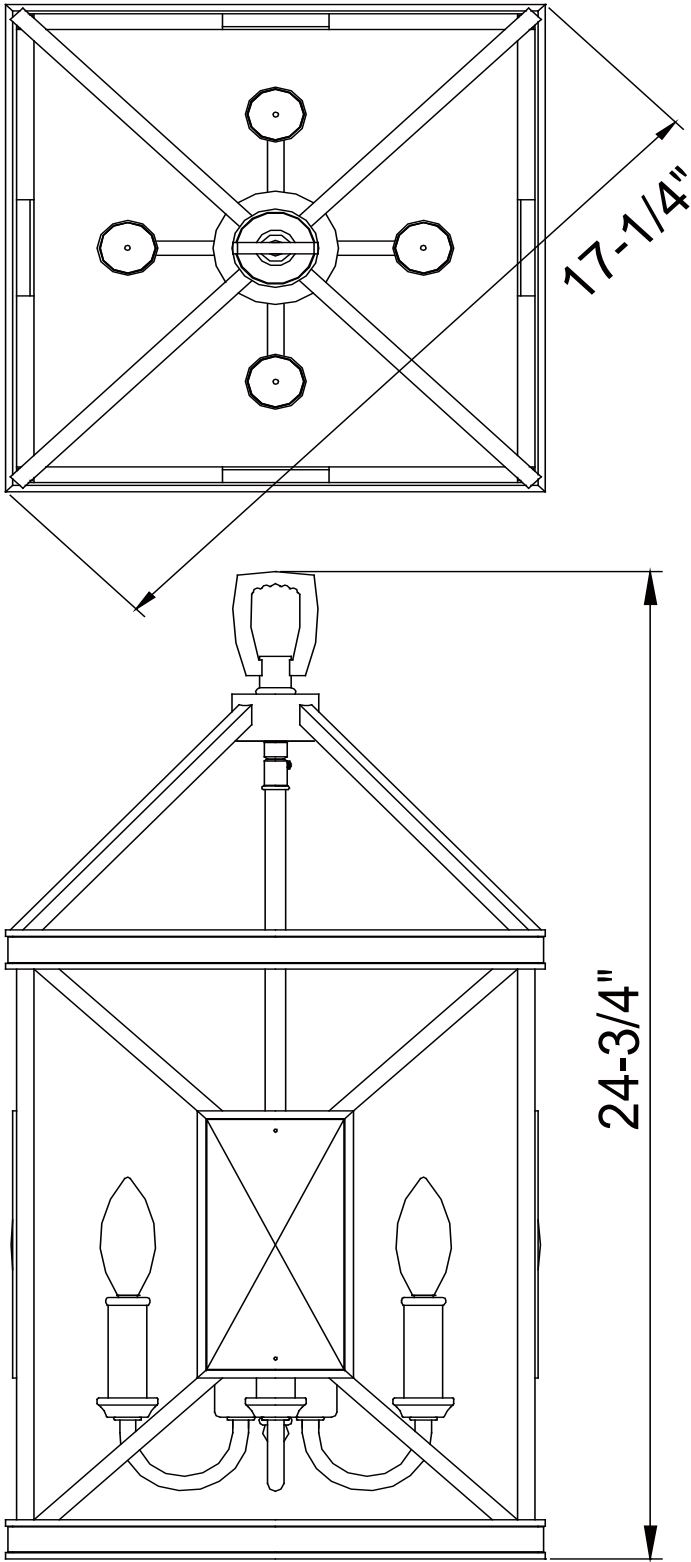

PARK HARBOR™

PHPL5174ASL