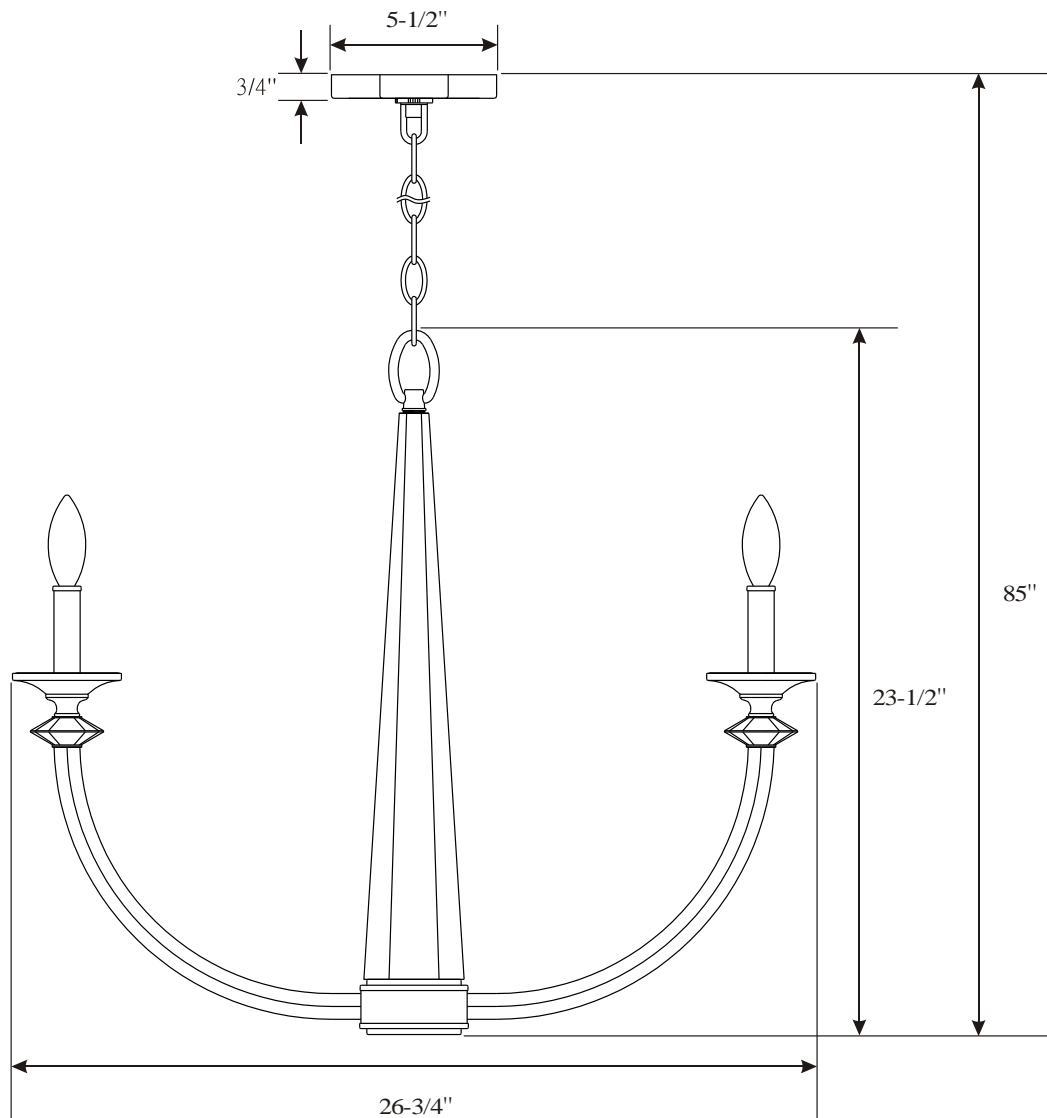

PHHL6438PN