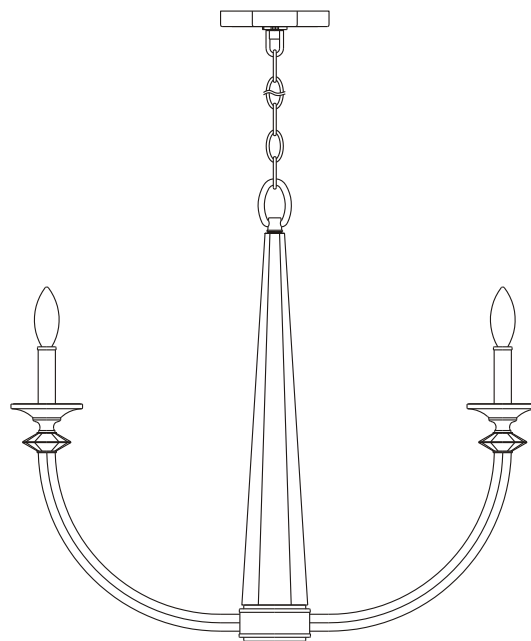

PARK HARBOR™

Carrs Hill Chandelier

PHHL6438PN

- 8-Light Chandelier in Polished Nickel
- No special tools needed for assembly
- Wattage:
PHHL6438PN: Uses eight 60W candelabra base lamps max

See dimensional drawing on back.