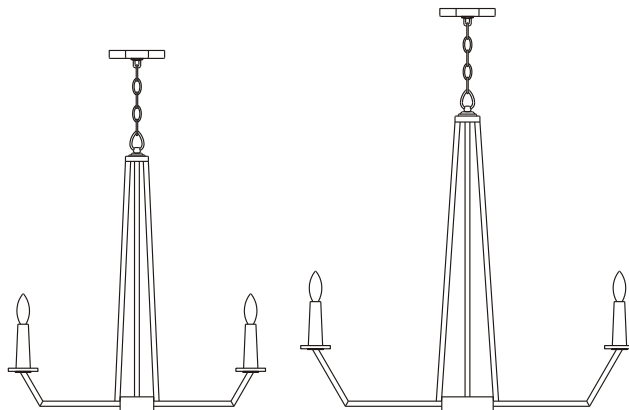

PARK HARBOR™

Cuthbert Chandelier

PHHL6426PN
PHHL6428PN

- 6 or 8-Light Chandelier in Polished Nickel
- No special tools needed for assembly
- Wattage:
 - PHHL6426PN: Uses six 60W candelabra base lamps max
 - PHHL6428PN: Uses eight 60W candelabra base lamps max