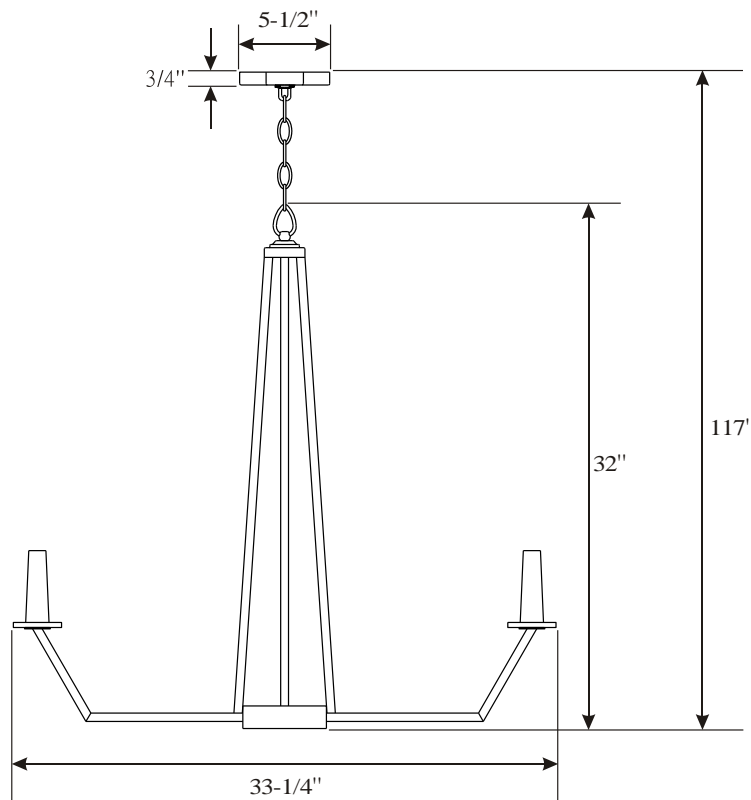

PARK HARBOR™

Cuthbert Chandelier

PHHL6426PN
PHHL6428PN

- 6 or 8-Light Chandelier in Polished Nickel
- No special tools needed for assembly
- Wattage:
 - PHHL6426PN: Uses six 60W candelabra base lamps max
 - PHHL6428PN: Uses eight 60W candelabra base lamps max

See dimensional drawing on back.

© 2018 Ferguson Enterprises, Inc. 00000 Jan/2018

PARKHARBORLIGHTING.COM

PHHL6426PN

PHHL6428PN