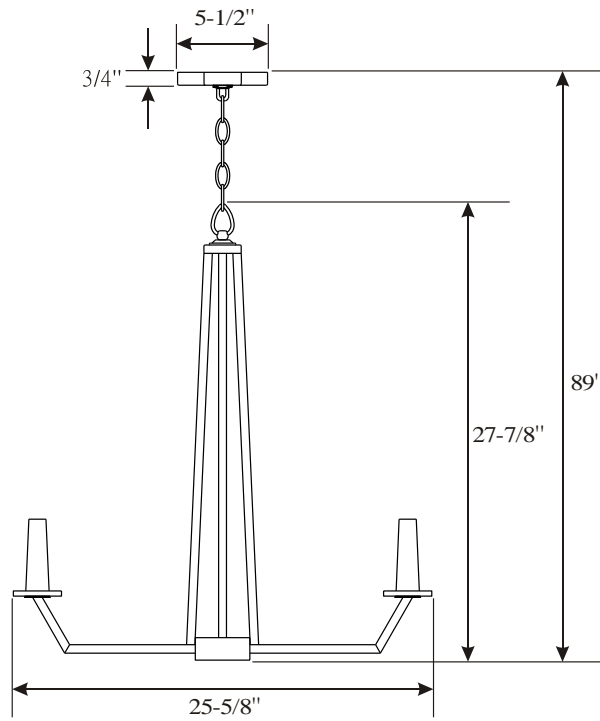

PARK HARBOR™

Cuthbert Chandelier

PHHL6426PN
PHHL6428PN

- 6 or 8-Light Chandelier in Polished Nickel
- No special tools needed for assembly
- Wattage:
 - PHHL6426PN: Uses six 60W candelabra base lamps max
 - PHHL6428PN: Uses eight 60W candelabra base lamps max

See dimensional drawing on back.

© 2018 Ferguson Enterprises, Inc. 00000 Jan/2018

PARKHARBORLIGHTING.COM

PHHL6426PN

PHHL6428PN