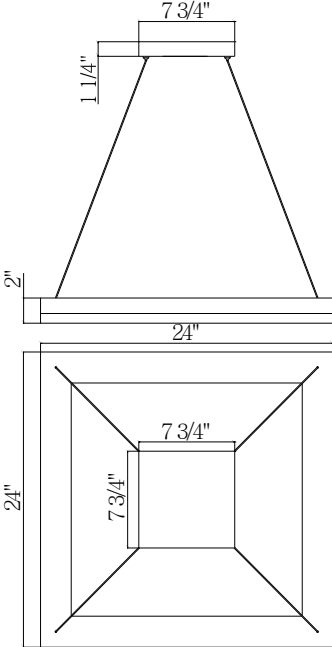

PARK HARBOR™

LED Chandelier

PHHL6410LEDMASI
PHHL6411LEDMASI

- LED Chandelier in Matte Silver Finish
- No special tools needed for assembly
- Dimmable: YES
- LED Color: 3000K
- LED Lumens: 3200LM
- ETL Listed: Yes
- ETL Rating: Dry location
- Wattage:
 - PHHL6410LEDMASI: Uses 40W LED max lamp base
 - PHHL6411LEDMASI: Uses 40W LED max lamp base

See dimensional drawing on back.
© 2018 Ferguson Enterprises, Inc. Aug/2018

www.fergusonshowrooms.com

PHHL6410LEDMASI

PHHL6411LEDMASI