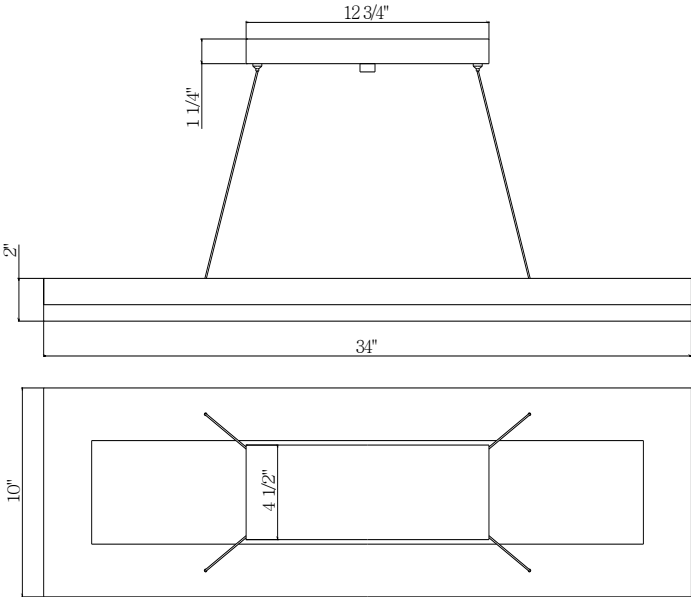

PHHL6411LEDMASI