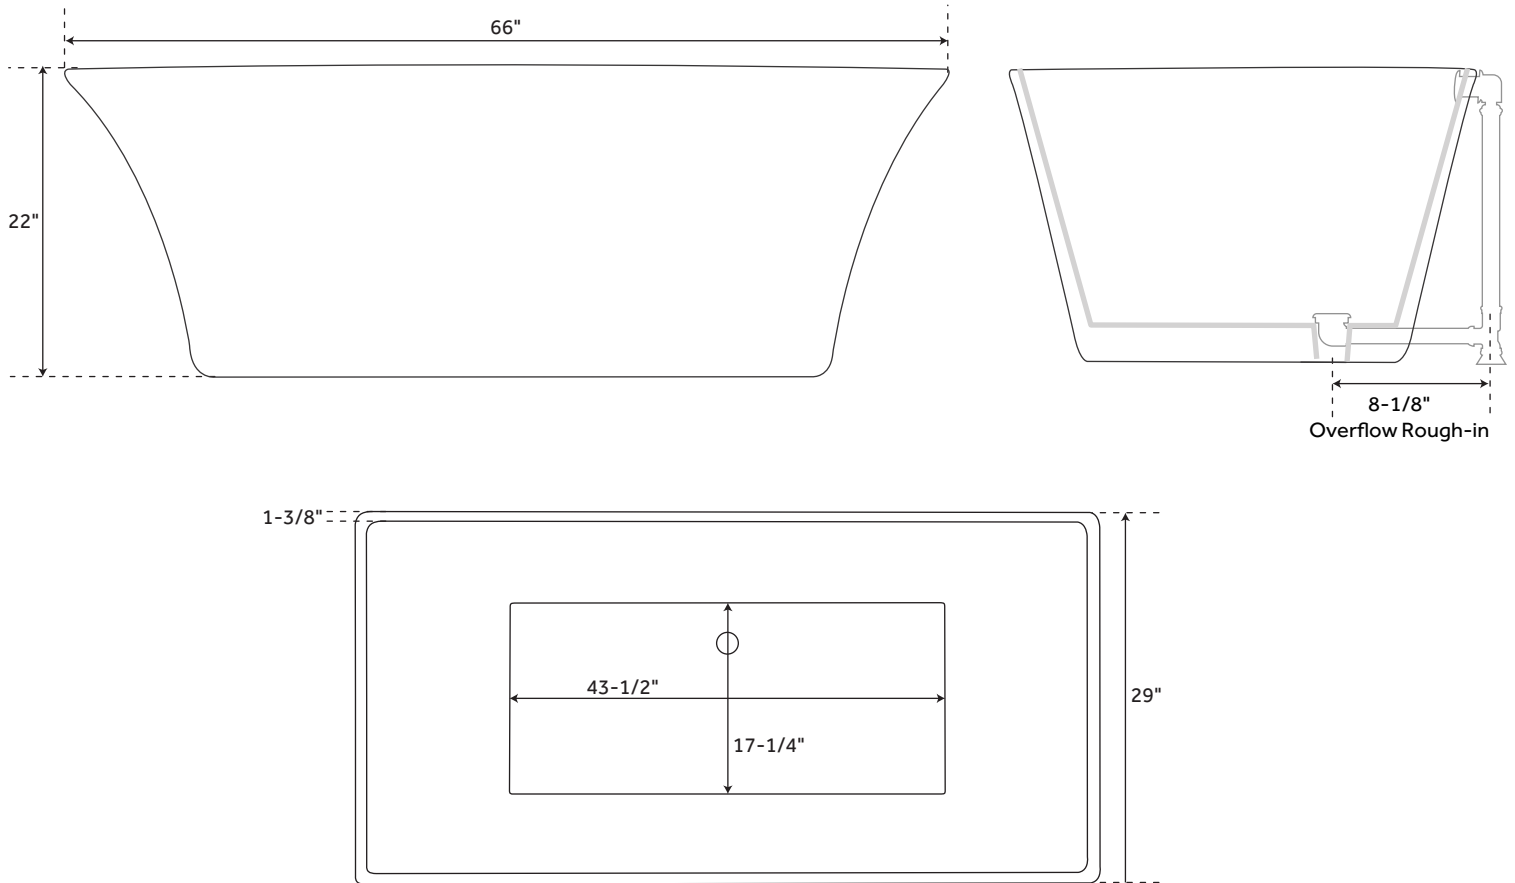

60" DRAQUE

ACRYLIC FREESTANDING TUB

SKU: 927755

FEATURES

- Product Finish: White
- Overflow Hole: Optional
- Shape: Rectangle
- Material: Acrylic
- Tap Deck: No
- Drain Included: Optional
- Drain Placement: Offset
- Faucet Included: No
- Faucet Drillings: No Drillings
- Built-In Adjusters: Yes
- Length: 60"
- Width: 29"
- Height: 22"
- Water Capacity With Overflow (Gallons): 41
- Water Depth With Overflow: 15-1/8"
- Tub Weight Uncrated (lbs): 86
- Tub Weight Crated (lbs): 196

SIGNATURE HARDWARE LIFETIME WARRANTY

See website for warranty information

All measurements are approximate. Measurements may vary +/- 1/2".

REVISED 9/3/2019

66" DRAQUE

ACRYLIC FREESTANDING TUB

SKU: 927755

FEATURES

- Product Finish: White
- Overflow Hole: Optional
- Shape: Rectangle
- Material: Acrylic
- Tap Deck: No
- Drain Included: Optional
- Drain Placement: Offset
- Faucet Included: No
- Faucet Drillings: No Drillings
- Built-In Adjusters: Yes
- Length: 66"
- Width: 29"
- Height: 22"
- Water Capacity With Overflow (Gallons): 49
- Water Depth With Overflow: 15-1/8"
- Tub Weight Uncrated (lbs): 94
- Tub Weight Crated (lbs): 204