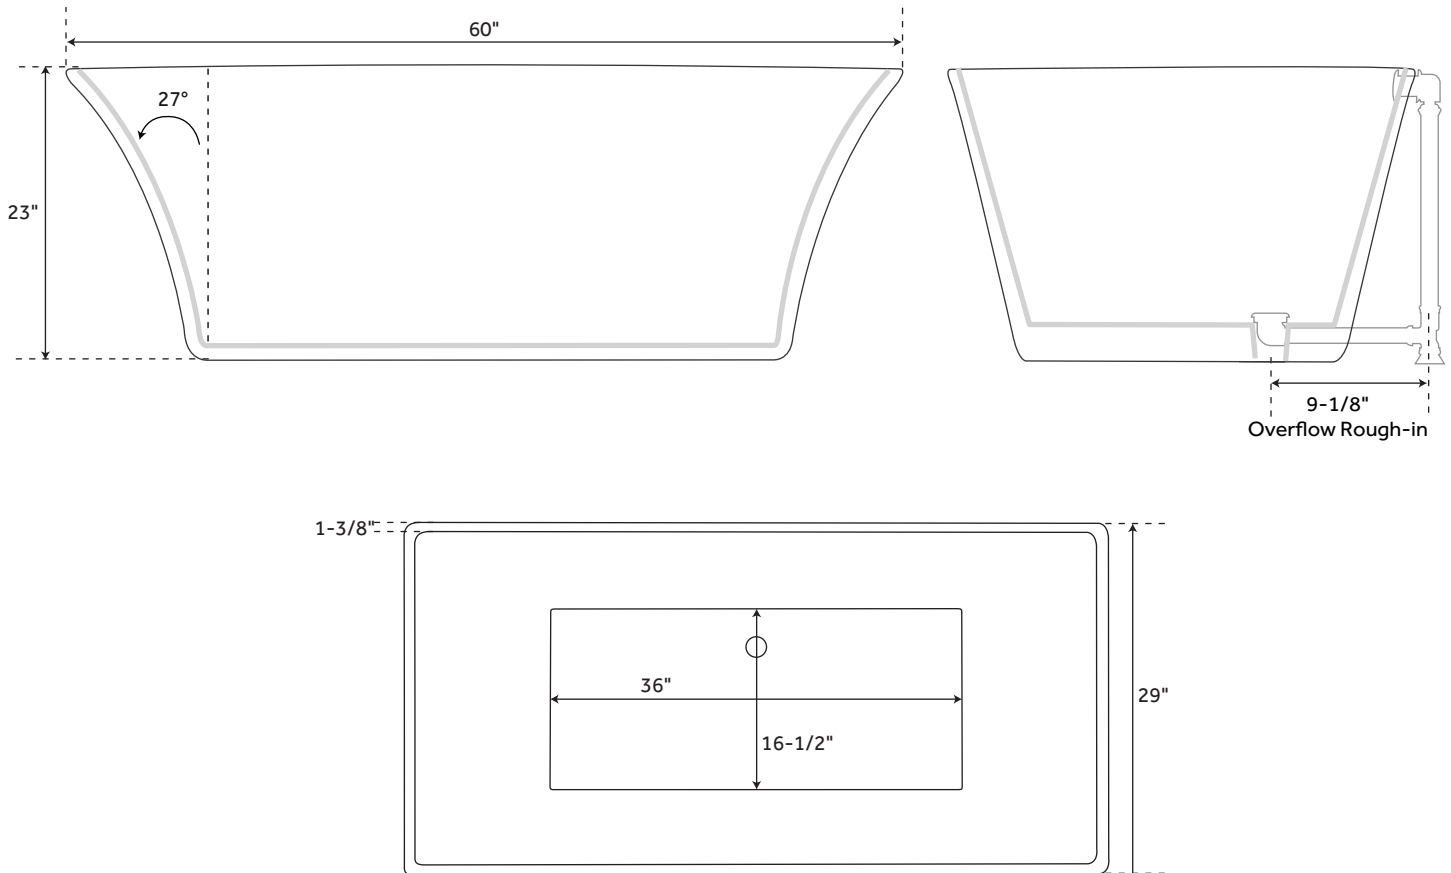

60" DRAQUE

ACRYLIC FREESTANDING TUB

SKU: 927755

FEATURES

- Product Finish: White
- Overflow Hole: Optional
- Shape: Rectangle
- Material: Acrylic
- Tap Deck: No
- Drain Included: Optional
- Drain Placement: Offset
- Faucet Included: No
- Faucet Drillings: No Drillings
- Built-In Adjusters: Yes
- Length: 60"
- Width: 29"
- Height: 22"
- Water Capacity With Overflow (Gallons): 41
- Water Depth With Overflow: 15-1/8"
- Tub Weight Uncrated (lbs): 86
- Tub Weight Crated (lbs): 196

SIGNATURE HARDWARE LIFETIME WARRANTY

See website for warranty information

All measurements are approximate. Measurements may vary +/- 1/2".

REVISED 9/3/2019

66" DRAQUE

ACRYLIC FREESTANDING TUB

SKU: 927755

FEATURES

- Product Finish: White
- Overflow Hole: Optional
- Shape: Rectangle
- Material: Acrylic
- Tap Deck: No
- Drain Included: Optional
- Drain Placement: Offset
- Faucet Included: No
- Faucet Drillings: No Drillings
- Built-In Adjusters: Yes
- Length: 66"
- Width: 29"
- Height: 22"
- Water Capacity With Overflow (Gallons): 49
- Water Depth With Overflow: 15-1/8"
- Tub Weight Uncrated (lbs): 94
- Tub Weight Crated (lbs): 204