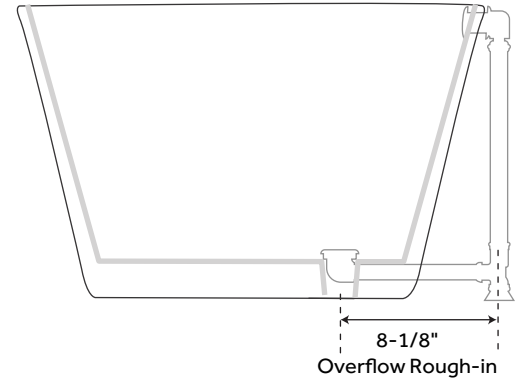

### FEATURES

- Product Finish: White
- Overflow Hole: Optional
- Shape: Rectangle
- Material: Acrylic
- Tap Deck: No
- Drain Included: Optional
- Drain Placement: Offset
- Faucet Included: No
- Faucet Drillings: No Drillings
- Built-In Adjusters: Yes
- Length: 60"
- Width: 29"
- Height: 22"
- Water Capacity With Overflow (Gallons): 41
- Water Depth With Overflow: 15-1/8"
- Tub Weight Uncrated (lbs): 86
- Tub Weight Crated (lbs): 196

## FEATURES

- Product Finish: White
- Overflow Hole: Optional
- Shape: Rectangle
- Material: Acrylic
- Tap Deck: No
- Drain Included: Optional
- Drain Placement: Offset
- Faucet Included: No
- Faucet Drillings: No Drillings
- Built-In Adjusters: Yes
- Length: 66"
- Width: 29"
- Height: 22"
- Water Capacity With Overflow (Gallons): 58/49
- Water Depth With Overflow: 15-1/8"
- Tub Weight Uncrated (lbs): 94
- Tub Weight Crated (lbs): 204