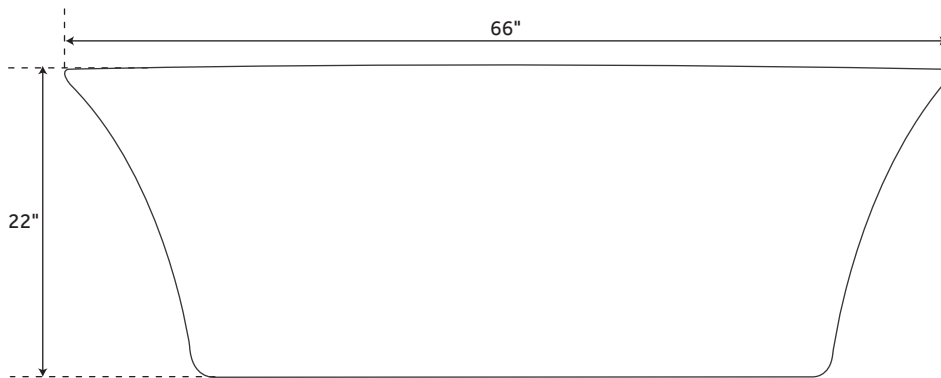

66" DRAQUE

ACRYLIC FREESTANDING TUB

SKU: 948786