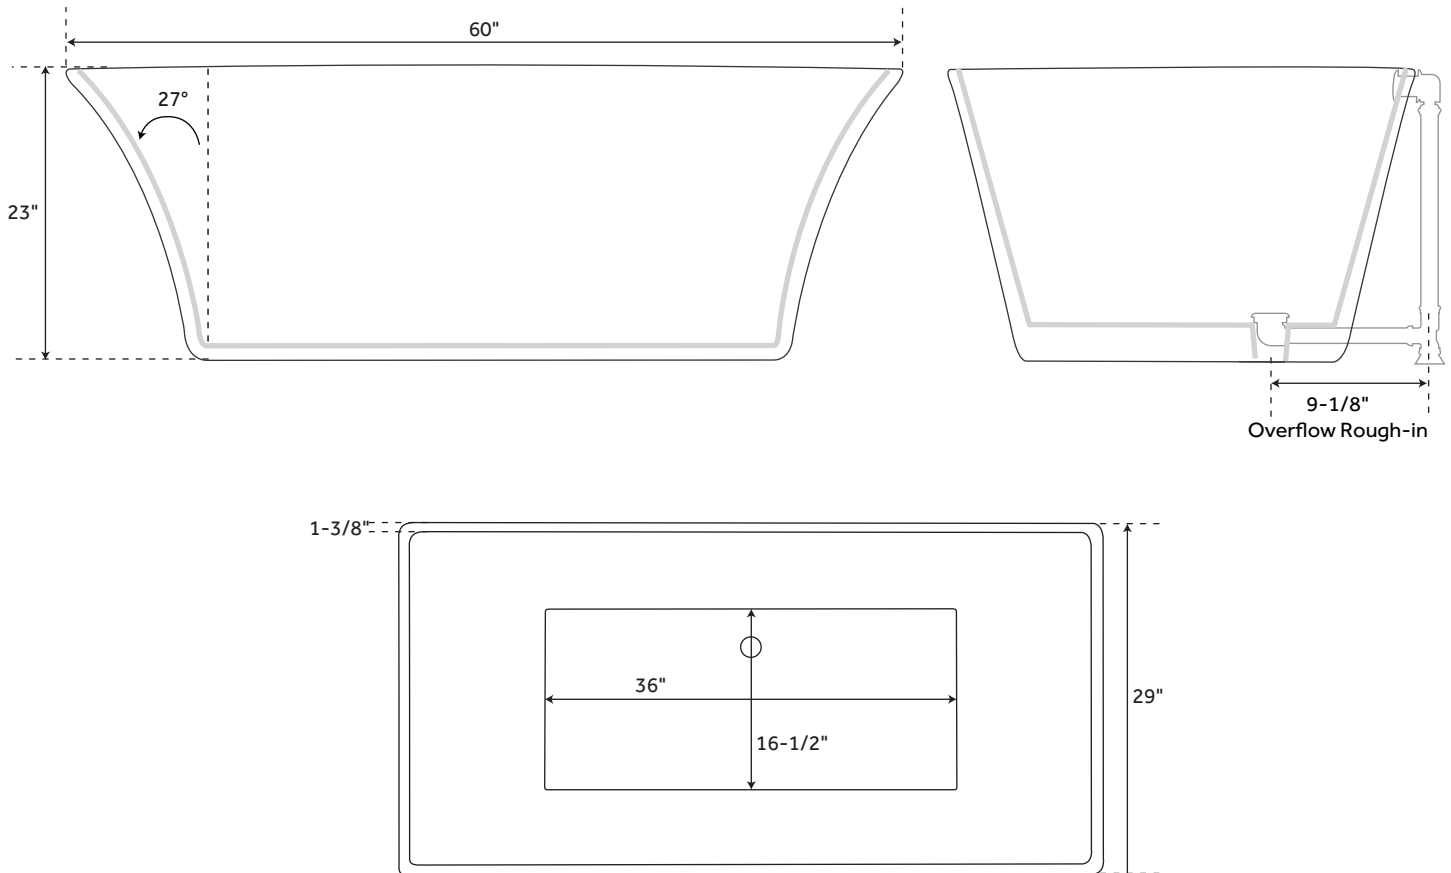

## FEATURES

Design: Modern  
Product Finish: White  
Features: Integral Drain & Overflow  
Overflow Hole: Yes  
Integral Drain & Overflow : Yes  
Shape: Rectangular  
Material: Acrylic  
Length: 60"  
Width: 29"  
Height: 23"  
Tub Interior Length: 36"  
Tub Interior Width: 16-1/2"  
Water Depth To Overflow: 15- 1/8"  
Tap Deck: No  
Drain Included: Yes  
Faucet Included: No  
Faucet Drillings: No Drillings  
Built-In Adjusters: Yes

## INSIDE OF BATH

- (12) MAXI AIR JETS WITH 24 OPENINGS

ELBOWS FOR AIR JETS

TEES FOR AIR JETS

### FEATURES

- Product Finish: White
- Overflow Hole: Optional
- Shape: Rectangle
- Material: Acrylic
- Tap Deck: No
- Drain Included: Optional
- Drain Placement: Offset
- Faucet Included: No
- Faucet Drillings: No Drillings
- Built-In Adjusters: Yes
- Length: 60"
- Width: 29"
- Height: 22"
- Water Capacity With Overflow (Gallons): 41
- Water Depth With Overflow: 15-1/8"
- Tub Weight Uncrated (lbs): 86
- Tub Weight Crated (lbs): 196