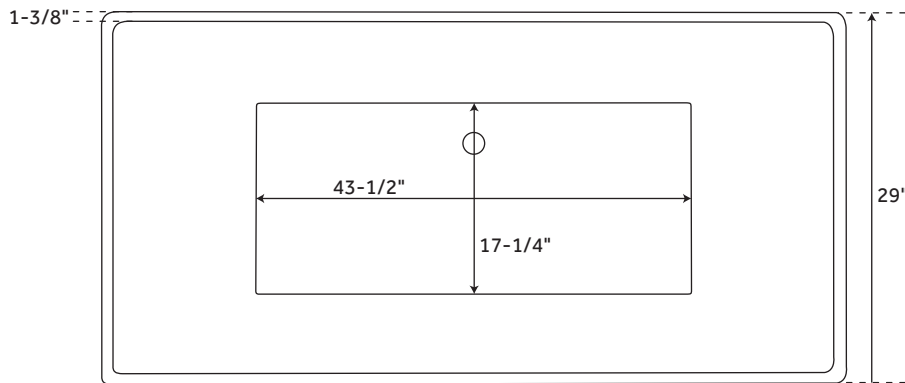

### FEATURES

- Product Finish: White
- Overflow Hole: Optional
- Shape: Rectangle
- Material: Acrylic
- Tap Deck: No
- Drain Included: Optional
- Drain Placement: Offset
- Faucet Included: No
- Faucet Drillings: No Drillings
- Built-In Adjusters: Yes
- Length: 60"
- Width: 29"
- Height: 22"
- Water Capacity With Overflow (Gallons): 41
- Water Depth With Overflow: 15-1/8"
- Tub Weight Uncrated (lbs): 86
- Tub Weight Crated (lbs): 196

## FEATURES

- Product Finish: White
- Overflow Hole: Optional
- Shape: Rectangle
- Material: Acrylic
- Tap Deck: No
- Drain Included: Optional
- Drain Placement: Offset
- Faucet Included: No
- Faucet Drillings: No Drillings
- Built-In Adjusters: Yes
- Length: 66"
- Width: 29"
- Height: 22"
- Water Capacity With Overflow (Gallons): 58/49
- Water Depth With Overflow: 15-1/8"
- Tub Weight Uncrated (lbs): 94
- Tub Weight Crated (lbs): 204