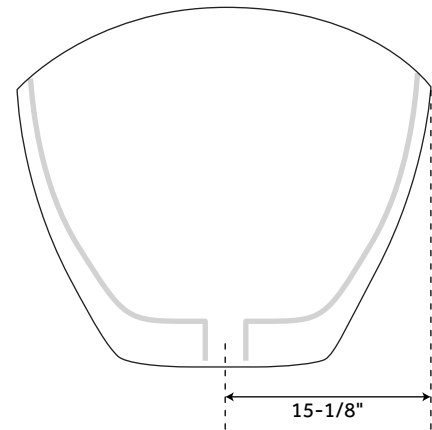

69" TORBEN

FREESTANDING ACRYLIC FREESTANDING TUB

SKU: 948784

FEATURES

Product Finish: White
Overflow Hole: Yes
Integral Drain & Overflow : Yes
Material: Acrylic
Length: 69"
Width: 31-1/4"
Height: 32"
Tub Interior Length: 43-1/2"
Tub Interior Width: 17-1/2"
Tub Slope: 33°
Water Depth To Rim: 17-1/2"
Water Depth To Overflow: 14-1/2"
Tap Deck: No
Drain Included: Yes
Faucet Included: No
Faucet Drillings: No Drillings
Water Capacity With Overflow: 48 Gallons
Built-In Adjusters: Yes
Tub Weight Uncrated (lbs): 100
Tub Weight Crated (lbs): 210