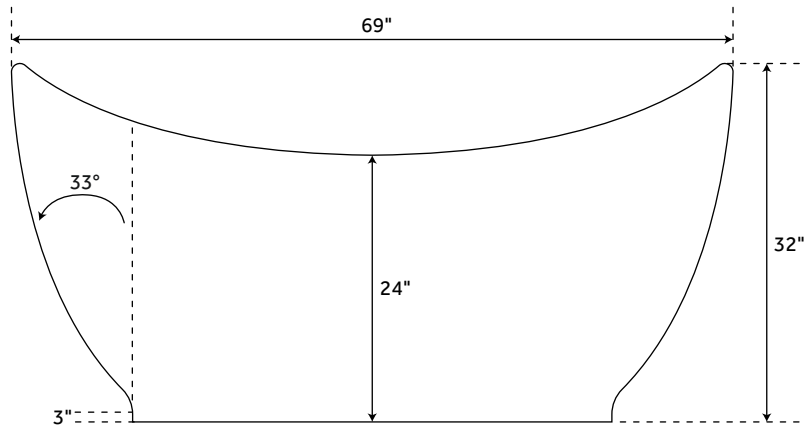

69" TORBEN

FREESTANDING ACRYLIC FREESTANDING TUB

SKU: 948784

FEATURES

Product Finish: White
Overflow Hole: Yes
Integral Drain & Overflow : Yes
Material: Acrylic
Length: 69"
Width: 31-1/4"
Height: 32"
Tub Interior Length: 43-1/2"
Tub Interior Width: 17-1/2"
Tub Slope: 33°
Water Depth To Rim: 17-1/2"
Water Depth To Overflow: 14-1/2"
Tap Deck: No
Drain Included: Yes
Faucet Included: No
Faucet Drillings: No Drillings
Water Capacity With Overflow: 48 Gallons
Built-In Adjusters: Yes
Tub Weight Uncrated (lbs): 100
Tub Weight Crated (lbs): 210