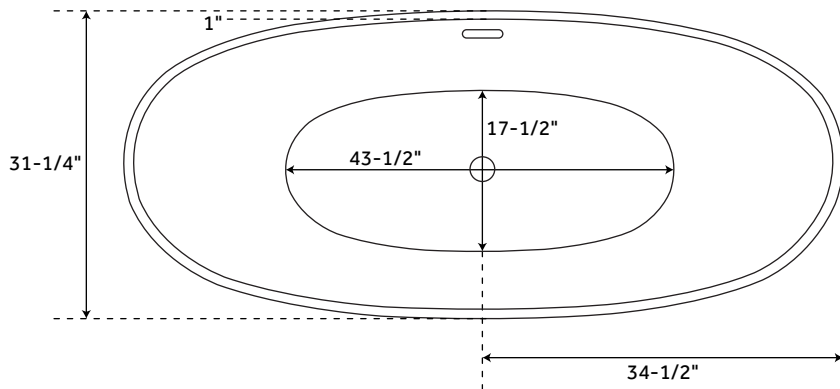

69" TORBEN

FREESTANDING ACRYLIC FREESTANDING TUB

SKU: 948784

FEATURES

Product Finish: White
Overflow Hole: Yes
Integral Drain & Overflow : Yes
Material: Acrylic
Length: 69"
Width: 31-1/4"
Height: 32"
Tub Interior Length: 43-1/2"
Tub Interior Width: 17-1/2"
Tub Slope: 33°
Water Depth To Rim: 17-1/2"
Water Depth To Overflow: 14-1/2"
Tap Deck: No
Drain Included: Yes
Faucet Included: No
Faucet Drillings: No Drillings
Water Capacity With Overflow: 48 Gallons
Built-In Adjusters: Yes
Tub Weight Uncrated (lbs): 100
Tub Weight Crated (lbs): 210