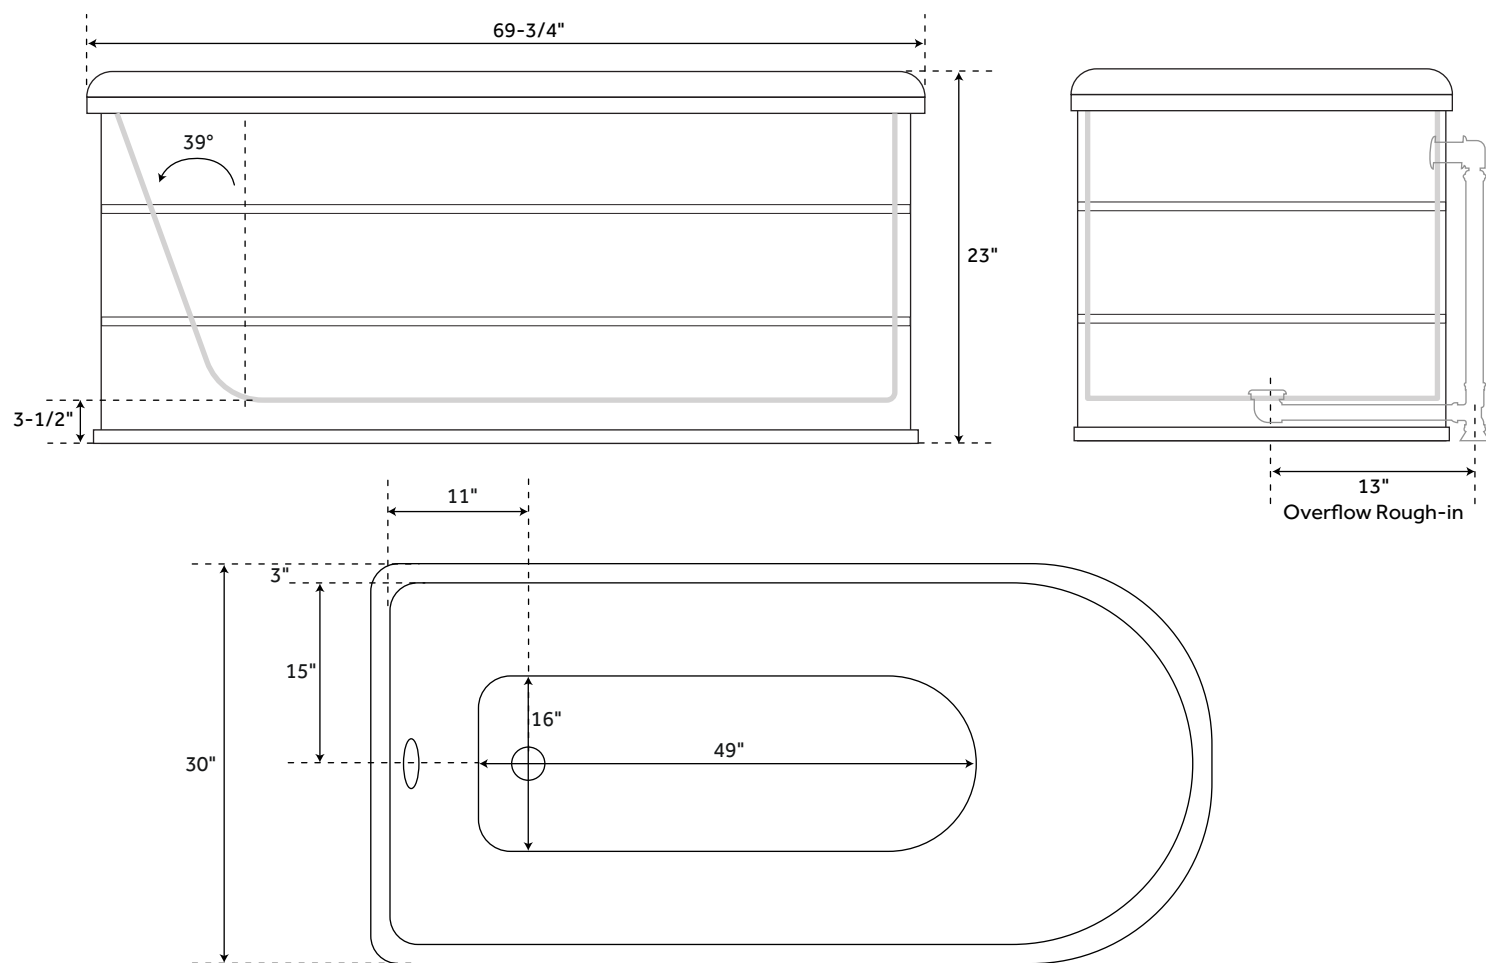

67" BOLEYN

CAST IRON SKIRTED TUB

SKU: 948165, 948166

FEATURES

Overflow Hole: Yes
Material: Cast Iron
Tap Deck: No
Drain Included: Yes
Faucet Included: No
Faucet Drillings: No Drillings
Tub Weight Uncrated (lbs): 473
67" Dimensions: 67" L x 30" W x 23" H ($\pm 1/2"$).
Water capacity: 44 gallons
Weight uncrated/crated: 473/583
Water Depth to Rim: 17-1/2"
Water Depth to Overflow: 13-1/4"

SIGNATURE HARDWARE LIFETIME WARRANTY

See website for warranty information

All measurements are approximate. Measurements may vary +/- 1/2".

REVISED 7/19/2019

70" BOLEYN

CAST IRON SKIRTED TUB

SKU: 948167, 948168

FEATURES

Overflow Hole: Yes
Material: Cast Iron
Tap Deck: No
Drain Included: Yes
Faucet Included: No
Faucet Drillings: No Drillings
Tub Weight Uncrated (lbs): 473
70" Dimensions: 69-3/4" L x 30" W x 23" H ($\pm 1/2"$)
Water capacity: 50 gallons
Weight uncrated/crated: 479/589
Water Depth to Rim: 18-5/8"
Water Depth to Overflow: 14-7/8"