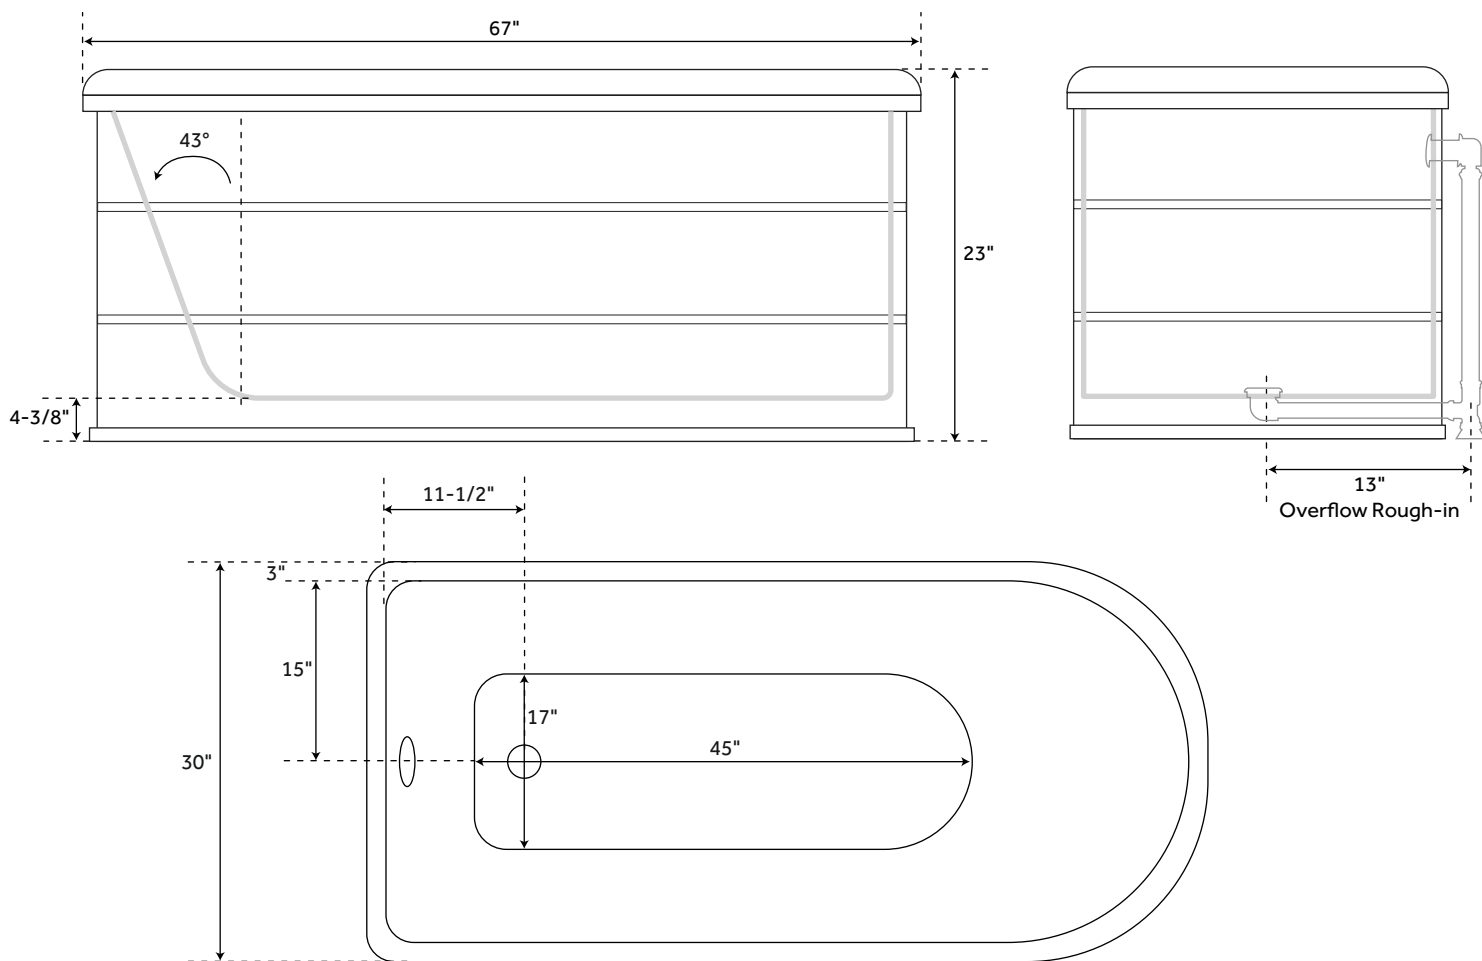

67" BOLEYN

CAST IRON SKIRTED TUB

SKU: 948165, 948166

FEATURES

Overflow Hole: Yes
Material: Cast Iron
Tap Deck: No
Drain Included: Yes
Faucet Included: No
Faucet Drillings: No Drillings
Tub Weight Uncrated (lbs): 473
67" Dimensions: 67" L x 30" W x 23" H ($\pm 1/2"$).
Water capacity: 44 gallons
Weight uncrated/crated: 473/583
Water Depth to Rim: 17-1/2"
Water Depth to Overflow: 13-1/4"

SIGNATURE HARDWARE LIFETIME WARRANTY

See website for warranty information

All measurements are approximate. Measurements may vary +/- 1/2".

REVISED 7/19/2019

70" BOLEYN

CAST IRON SKIRTED TUB

SKU: 948167, 948168

FEATURES

Overflow Hole: Yes
Material: Cast Iron
Tap Deck: No
Drain Included: Yes
Faucet Included: No
Faucet Drillings: No Drillings
Tub Weight Uncrated (lbs): 473
70" Dimensions: 69-3/4" L x 30" W x 23" H ($\pm 1/2"$)
Water capacity: 50 gallons
Weight uncrated/crated: 479/589
Water Depth to Rim: 18-5/8"
Water Depth to Overflow: 14-7/8"