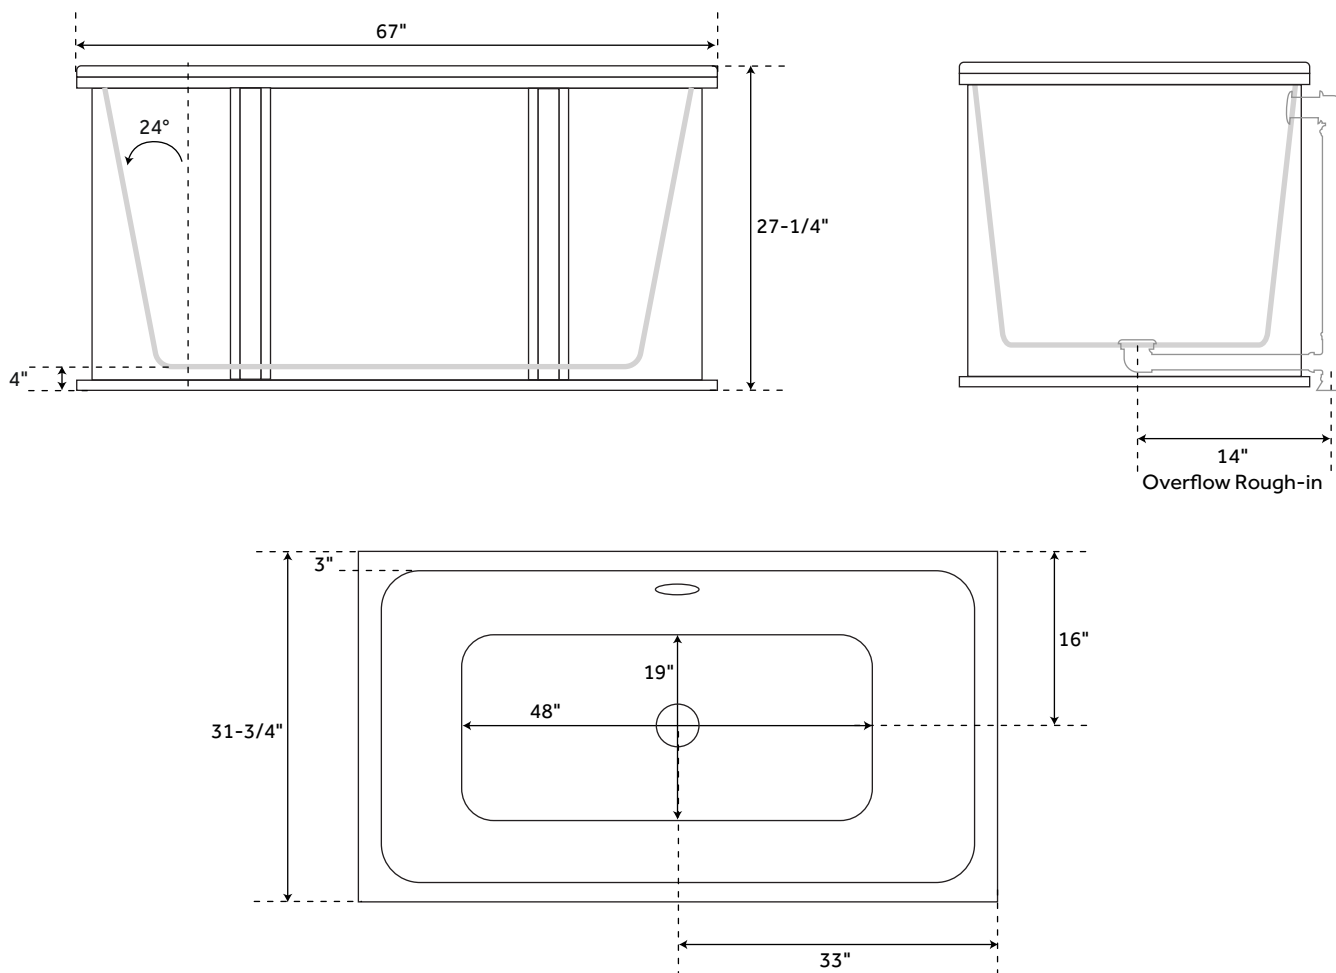

67" LACKLAND

CAST IRON SKIRTED TUB

SKU: 948160, 948161

FEATURES

- Overflow Hole: Yes
- Material: Cast Iron
- Length: 67"
- Width: 31-3/4"
- Height: 27-1/4"
- Tub Interior Length: 48"
- Tub Interior Width: 19"
- Water Depth To Overflow: 17-1/2"
- Tap Deck: No
- Drain Included: Yes
- Faucet Included: No
- Faucet Drillings: No Drillings
- Water Capacity (Gallons): 69
- Tub Weight Uncrated (lbs): 580
- Tub Weight Crated (lbs): 690