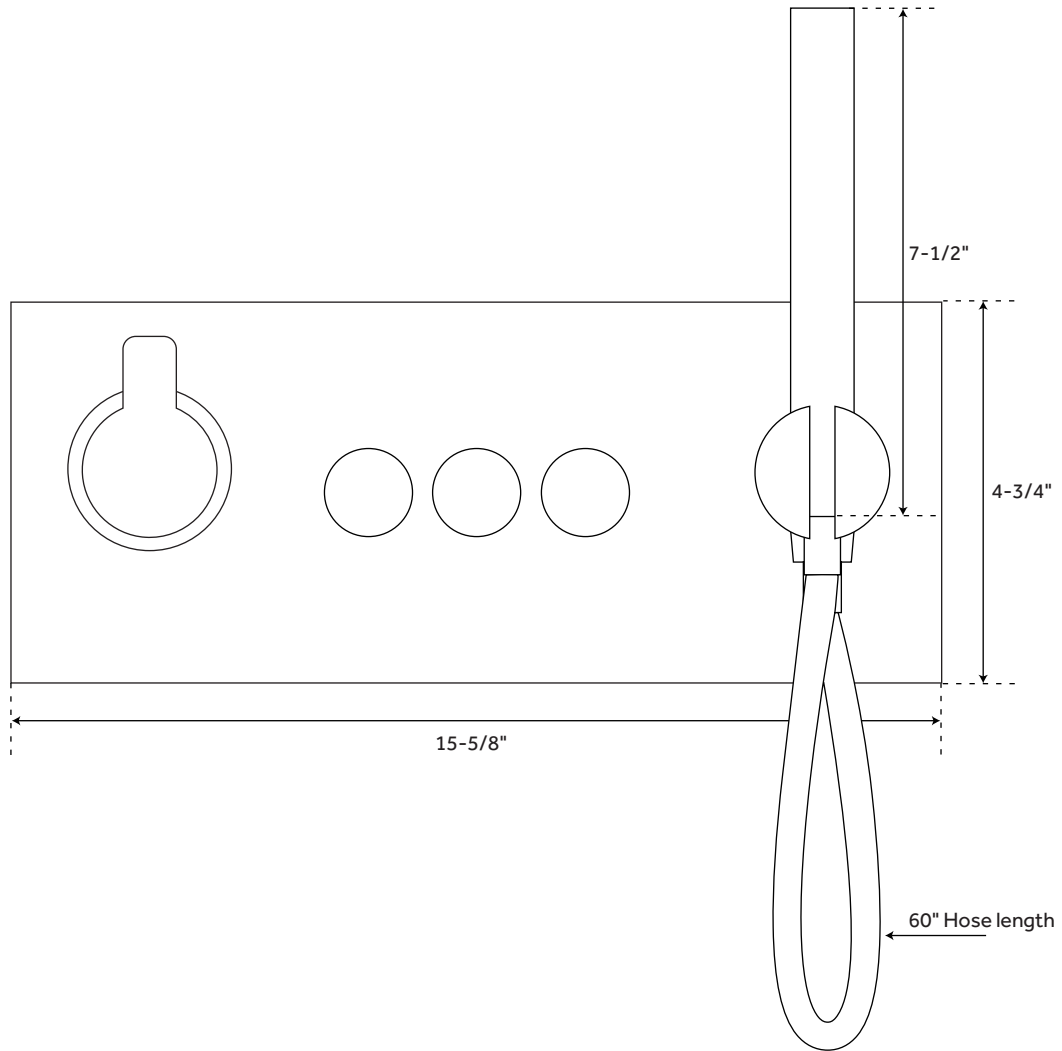

HOLLYN

SIMPLESELECT SHOWER SYSTEM

SKU: 948001

CONTENTS

SHOWER MIXER	PAGE 2
SHOWER HEAD	PAGE 3

FEATURES

Shape: Rectangular
Handle Type: Lever
Features: Hand Shower Included, Thermostatic
Assembly Required: Yes
Installation Type: Wall Mount
Mounting Hardware Included: Yes
Body Sprays: No
Shower Head Installation Type: Wall
Number of Shower Heads: 1
Shower Head Material: Brass
Shower Head Spray: Multi-Function
Shower Head Length: 4-1/4"
Shower Head Width: 6-1/2"
Shower Arm Extension: 13"
Shower Head Swivel: No
Valve Trim Width: 15-1/2"
Valve Trim Height: 4-1/2"
Hand Shower Length: 7-1/2"
Hand Shower Hose Length: 60"
Diverter Included: Yes
Shower Head Flow Rate: 2.5

SIGNATURE HARDWARE Lifetime Warranty

See website for detailed warranty information.

REVISED 6/4/2019

HOLLYN

SHOWER MIXER

SKU: 948001

HOLLYN

SHOWER HEAD