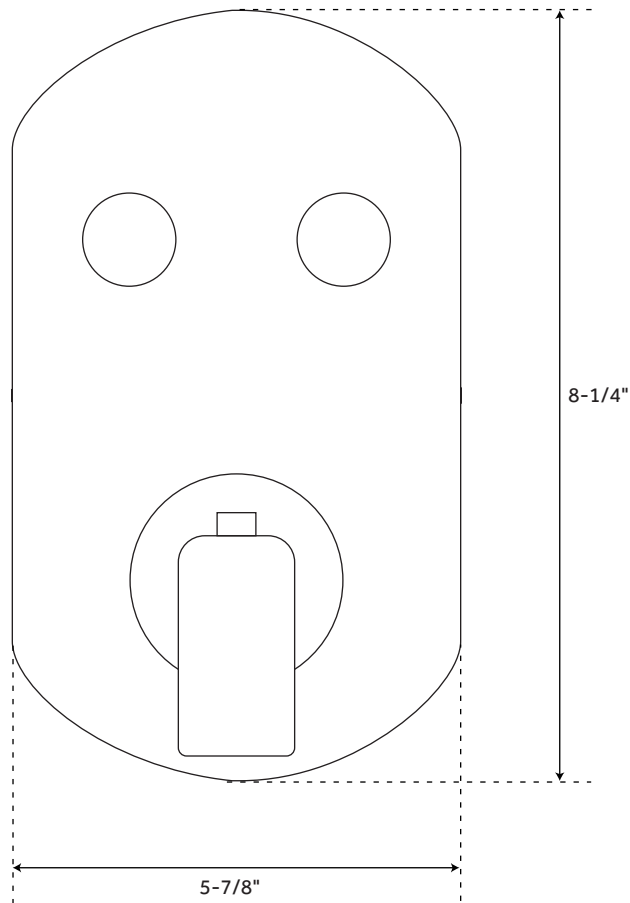

LUNA

FUSION THERMOSTATIC CONCEALED MIXER WITH GOCLICK-3 BUTTONS

SKU: 948005