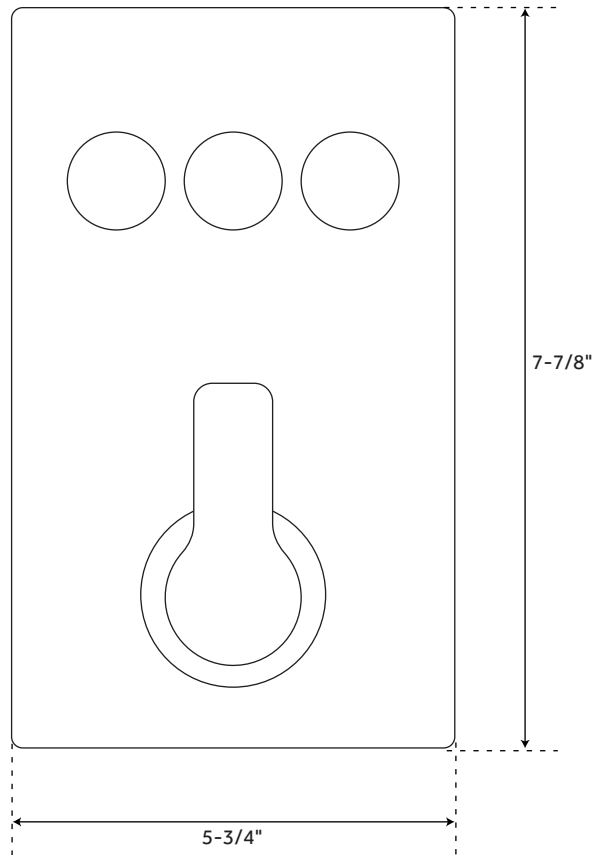

HOLLYN

SIMPLESELECT 3-WAY THERMOSTATIC VALVE

SKU: 948001

FEATURES

Shape: Rectangular
Handle Type: Lever
Features: Thermostatic
Assembly Required: Yes
Installation Type: Wall Mount
Mounting Hardware Included: Yes
Body Sprays: No
Shower Head Material: Brass
Valve Trim Width: 5-5/8"
Valve Trim Height: 7-7/8"
Diverter Included: Yes
Diverter Outlets: 3