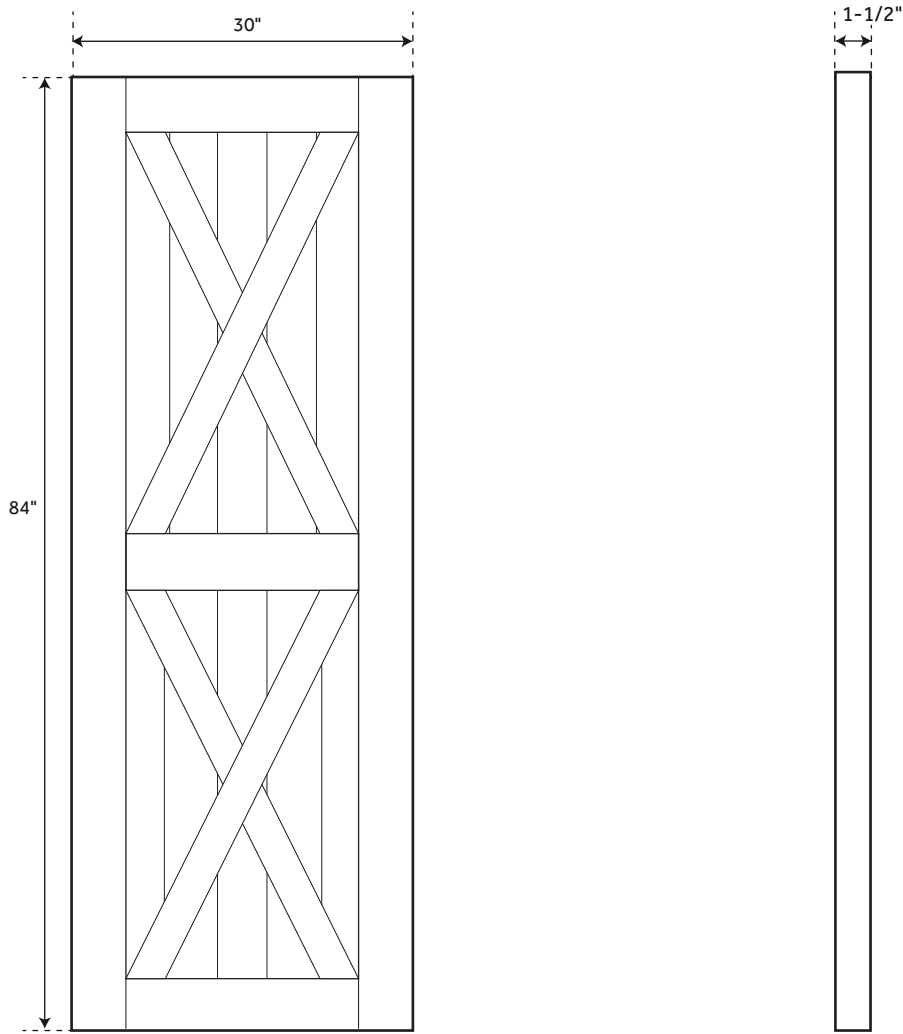

30" TATE

DOUBLE X-BRACE DIY WOOD BARN DOOR - UNFINISHED PINE

SKU: 944778

FEATURES

Material: Wood
Width: 30"
Height: 84"
Depth: 1-1/2"

SIGNATURE HARDWARE LIFETIME WARRANTY

See website for detailed warranty information

REVISED 04/25/2019

36" TATE

DOUBLE X-BRACE DIY WOOD BARN DOOR - UNFINISHED PINE

SKU: 944778

FEATURES

Material: Wood
Width: 36"
Height: 84"
Depth: 1-1/2"

SIGNATURE HARDWARE LIFETIME WARRANTY

See website for detailed warranty information

REVISED 04/25/2019

42" TATE

DOUBLE X-BRACE DIY WOOD BARN DOOR - UNFINISHED PINE

SKU: 944778

FEATURES

Material: Wood
Width: 42"
Height: 84"
Depth: 1-1/2"

SIGNATURE HARDWARE LIFETIME WARRANTY

See website for detailed warranty information