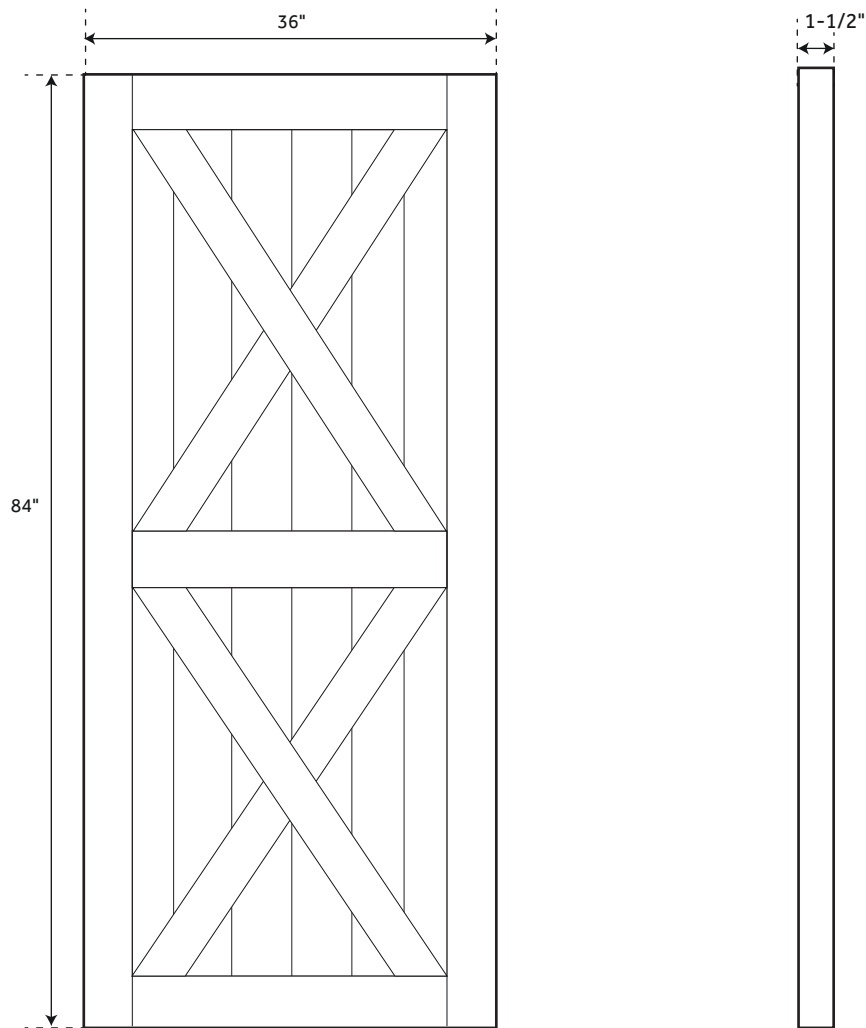

30" TATE

DOUBLE X-BRACE DIY WOOD BARN DOOR - UNFINISHED PINE

SKU: 944778

FEATURES

Material: Wood
Width: 30"
Height: 84"
Depth: 1-1/2"

SIGNATURE HARDWARE LIFETIME WARRANTY

See website for detailed warranty information

REVISED 04/25/2019

36" TATE

DOUBLE X-BRACE DIY WOOD BARN DOOR - UNFINISHED PINE

SKU: 944778

FEATURES

Material: Wood
Width: 36"
Height: 84"
Depth: 1-1/2"

SIGNATURE HARDWARE LIFETIME WARRANTY

See website for detailed warranty information

REVISED 04/25/2019

42" TATE

DOUBLE X-BRACE DIY WOOD BARN DOOR - UNFINISHED PINE

SKU: 944778

FEATURES

Material: Wood
Width: 42"
Height: 84"
Depth: 1-1/2"

SIGNATURE HARDWARE LIFETIME WARRANTY

See website for detailed warranty information