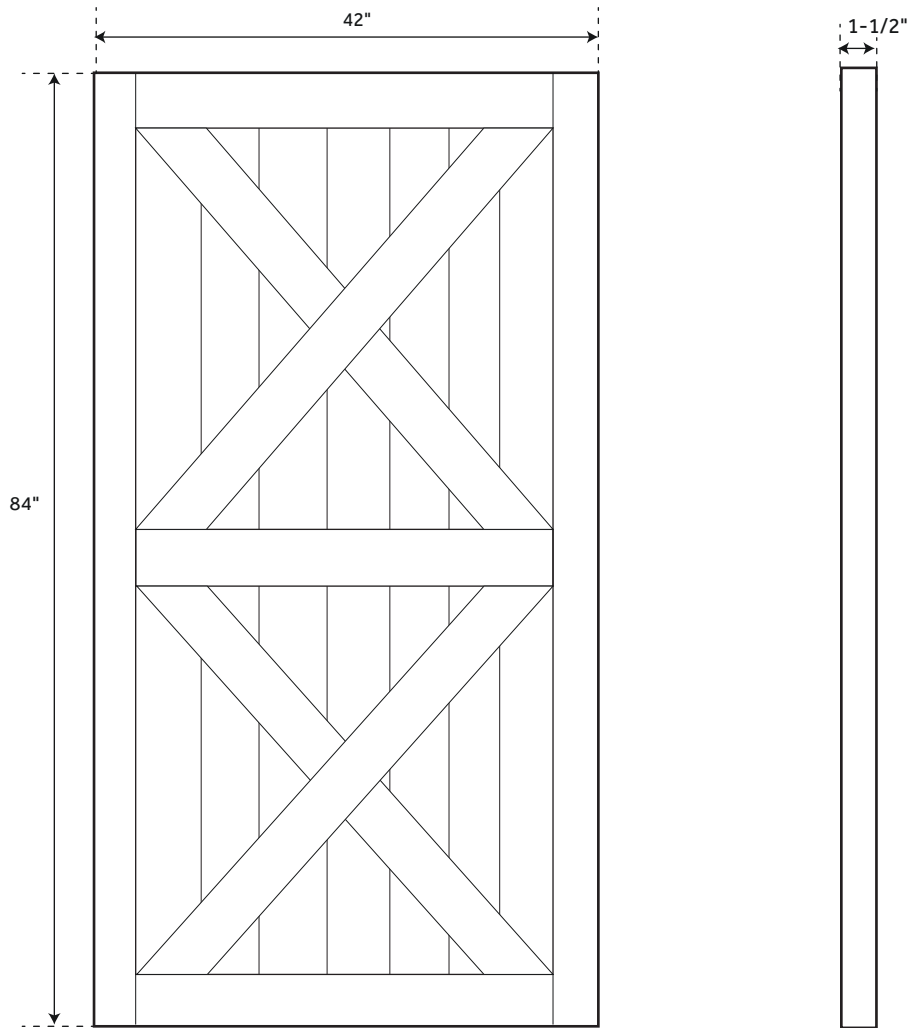

30" TATE

DOUBLE X-BRACE DIY WOOD BARN DOOR - UNFINISHED PINE

SKU: 944778

FEATURES

Material: Wood
Width: 30"
Height: 84"
Depth: 1-1/2"

SIGNATURE HARDWARE LIFETIME WARRANTY

See website for detailed warranty information

REVISED 04/25/2019

36" TATE

DOUBLE X-BRACE DIY WOOD BARN DOOR - UNFINISHED PINE

SKU: 944778

FEATURES

Material: Wood
Width: 36"
Height: 84"
Depth: 1-1/2"

SIGNATURE HARDWARE LIFETIME WARRANTY

See website for detailed warranty information

REVISED 04/25/2019

42" TATE

DOUBLE X-BRACE DIY WOOD BARN DOOR - UNFINISHED PINE

SKU: 944778

FEATURES

Material: Wood
Width: 42"
Height: 84"
Depth: 1-1/2"

SIGNATURE HARDWARE LIFETIME WARRANTY

See website for detailed warranty information