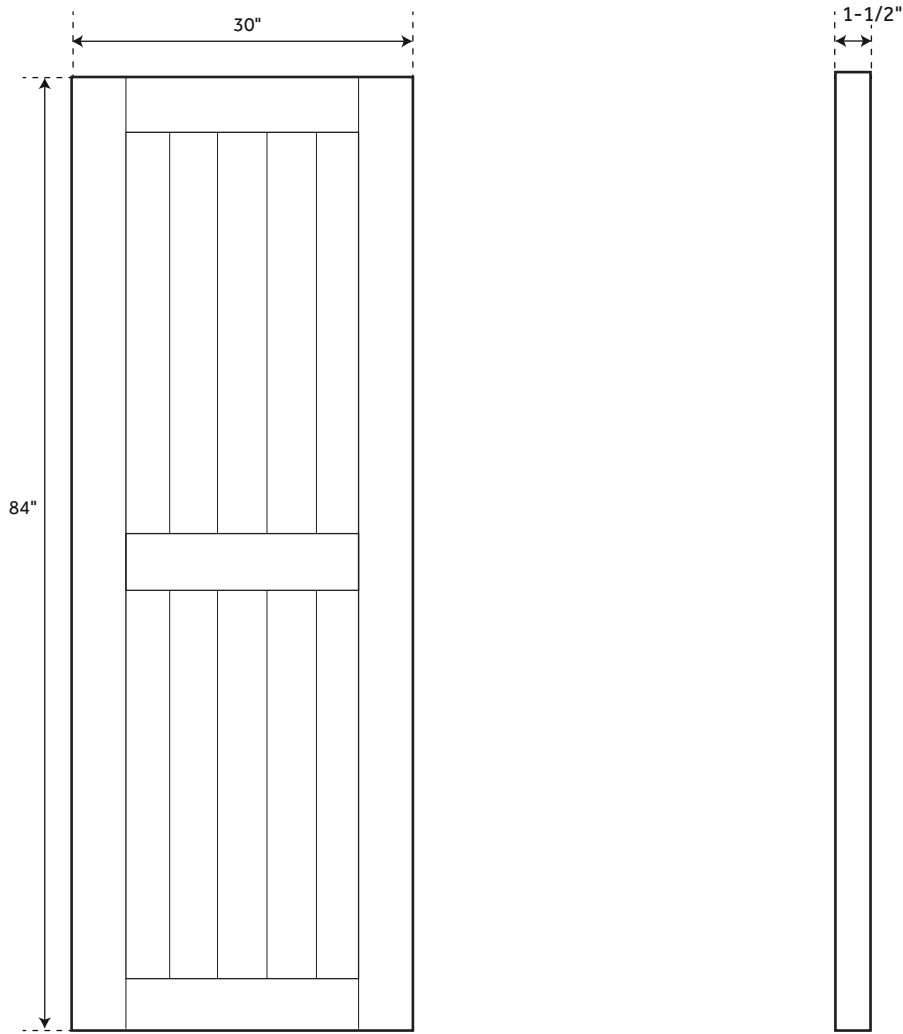

30" ENDERS

2-PANEL DIY WOOD BARN DOOR - UNFINISHED PINE

SKU: 944776

FEATURES

Material: Wood
Length: 30"
Height: 84"
Depth: 1-1/2"

SIGNATURE HARDWARE LIFETIME WARRANTY

See website for detailed warranty information

REVISED 04/25/2019

36" ENDERS

2-PANEL DIY WOOD BARN DOOR - UNFINISHED PINE

SKU: 944776

FEATURES

Material: Wood
Length: 36"
Height: 84"
Depth: 1-1/2"

SIGNATURE HARDWARE LIFETIME WARRANTY

See website for detailed warranty information

REVISED 04/25/2019

42" ENDERS

2-PANEL DIY WOOD BARN DOOR - UNFINISHED PINE

SKU: 944776

FEATURES

Material: Wood
Length: 42"
Height: 84"
Depth: 1-1/2"

SIGNATURE HARDWARE LIFETIME WARRANTY

See website for detailed warranty information