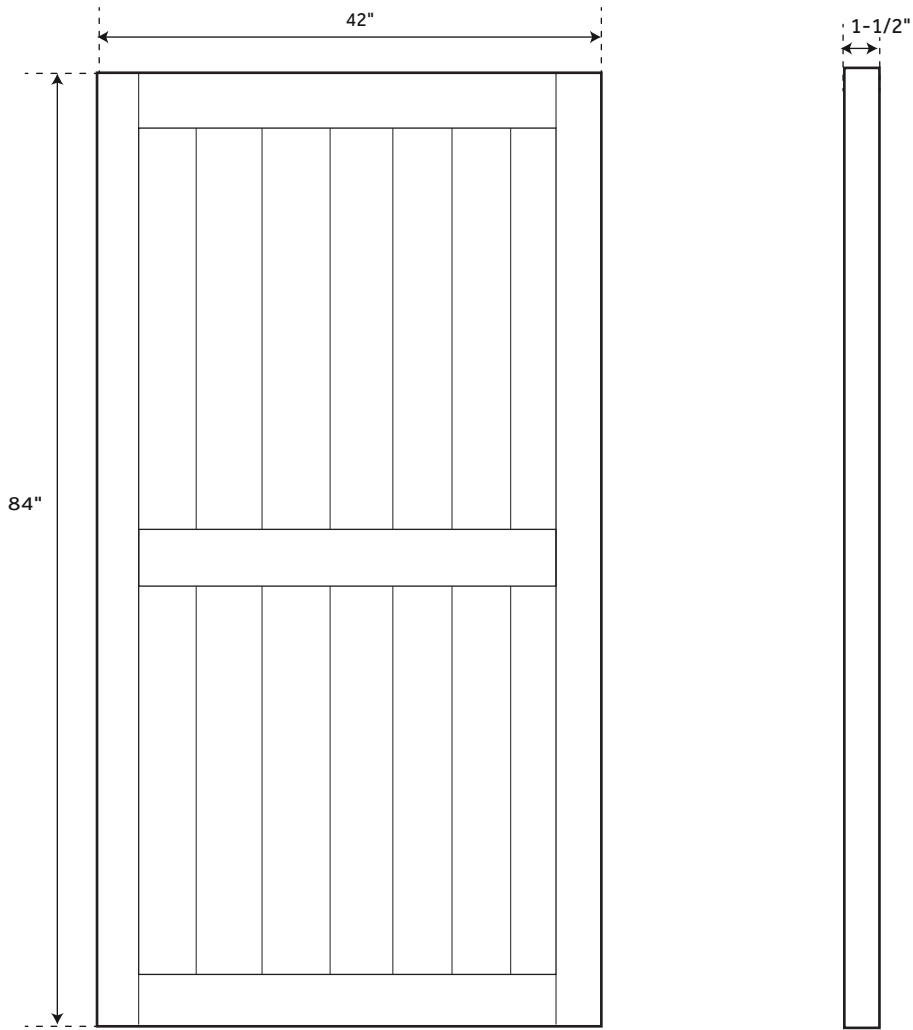

30" ENDERS

2-PANEL DIY WOOD BARN DOOR - UNFINISHED PINE

SKU: 944776

FEATURES

Material: Wood
Length: 30"
Height: 84"
Depth: 1-1/2"

SIGNATURE HARDWARE LIFETIME WARRANTY

See website for detailed warranty information

REVISED 04/25/2019

36" ENDERS

2-PANEL DIY WOOD BARN DOOR - UNFINISHED PINE

SKU: 944776

FEATURES

Material: Wood
Length: 36"
Height: 84"
Depth: 1-1/2"

SIGNATURE HARDWARE LIFETIME WARRANTY

See website for detailed warranty information

REVISED 04/25/2019

42" ENDERS

2-PANEL DIY WOOD BARN DOOR - UNFINISHED PINE

SKU: 944776

FEATURES

Material: Wood
Length: 42"
Height: 84"
Depth: 1-1/2"

SIGNATURE HARDWARE LIFETIME WARRANTY

See website for detailed warranty information