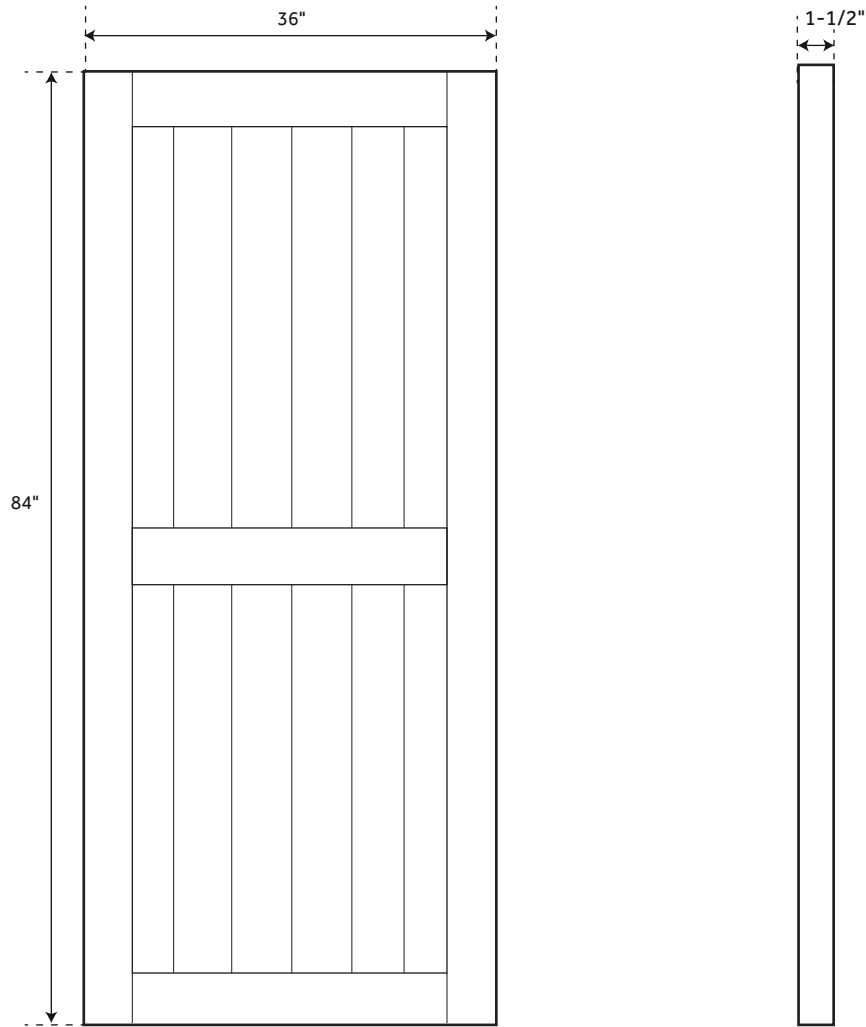

30" ENDERS

2-PANEL DIY WOOD BARN DOOR - UNFINISHED PINE

SKU: 944776

FEATURES

Material: Wood
Length: 30"
Height: 84"
Depth: 1-1/2"

SIGNATURE HARDWARE LIFETIME WARRANTY

See website for detailed warranty information

REVISED 04/25/2019

36" ENDERS

2-PANEL DIY WOOD BARN DOOR - UNFINISHED PINE

SKU: 944776

FEATURES

Material: Wood
Length: 36"
Height: 84"
Depth: 1-1/2"

SIGNATURE HARDWARE LIFETIME WARRANTY

See website for detailed warranty information

REVISED 04/25/2019

42" ENDERS

2-PANEL DIY WOOD BARN DOOR - UNFINISHED PINE

SKU: 944776

FEATURES

Material: Wood
Length: 42"
Height: 84"
Depth: 1-1/2"

SIGNATURE HARDWARE LIFETIME WARRANTY

See website for detailed warranty information