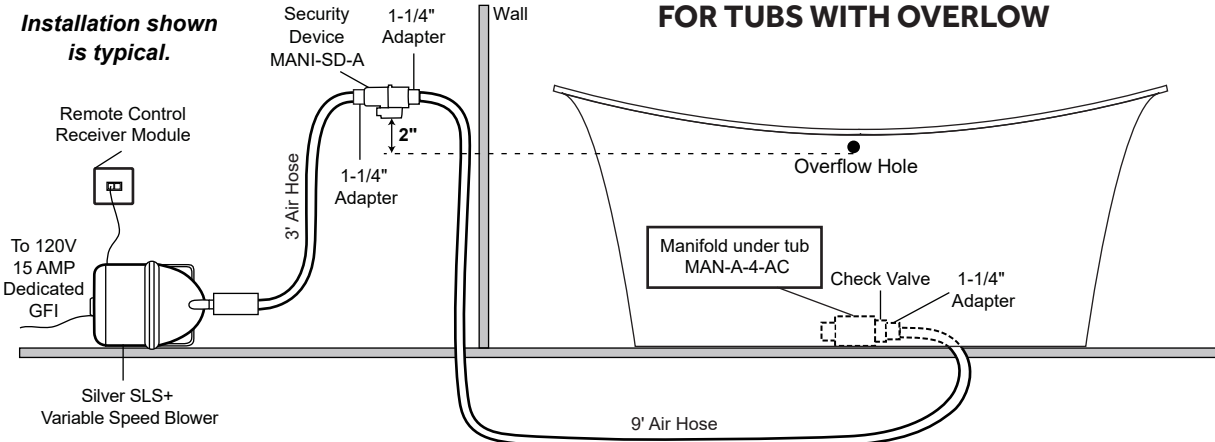

INSTALLATION

Install blower behind a wall (with an access panel) or in a closet. Blower can also be installed under floor. Ensure the security device, MANI-DS-A, is at least:

- 2" Above the bottom of overflow hole OR
- 2" Above the tub rim

REMOTE CONTROL

- CG+/RTC-SENSOR-WP
- 12 – 15 YEAR BATTERY LIFE

INSIDE OF BATH

- (12) MAXI AIR JETS WITH 24 OPENINGS

ELBOWS FOR AIR JETS

TEES FOR AIR JETS

69" OTLEY

FREESTANDING ACRYLIC TUB

SKU: 944542

FEATURES

Product Finish: White
Features: Integral Drain & Overflow
Overflow Hole: Yes
Integral Drain & Overflow : Yes
Material: Acrylic
Length: 68-1/2"
Width: 30-3/4"
Height: 29-1/2"
Tub Interior Length: 48"
Tub Interior Width: 19"
Tub Slope: 16°
Water Depth to Rim: 16-1/2"
Water Depth To Overflow: 14"
Drain Included: Yes
Faucet Included: No
Faucet Drillings: No Drillings
Built-In Adjusters: Yes
Tub Weight Uncrated (lbs): 119
Tub Weight Crated (lbs): 229
Number of Jets: 12