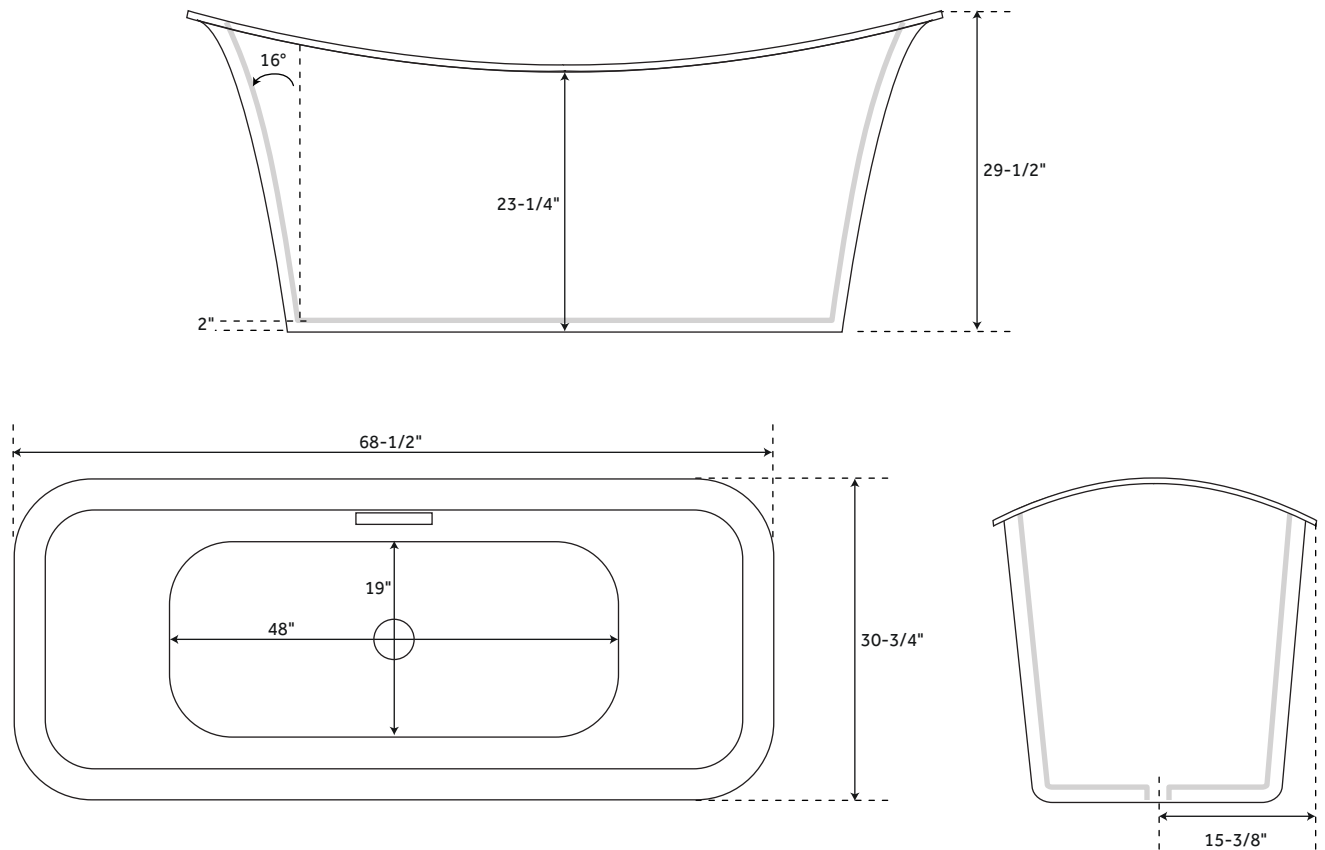

69" OTLEY AIR TUB

FREESTANDING ACRYLIC TUB

SKU: 944542

FEATURES

Product Finish: White
Features: Integral Drain & Overflow
Overflow Hole: Yes
Integral Drain & Overflow : Yes
Material: Acrylic
Length: 68-1/2"
Width: 30-3/4"
Height: 29-1/2"
Tub Interior Length: 48"
Tub Interior Width: 19"
Tub Slope: 16°
Water Depth to Rim: 16-1/2"
Water Depth To Overflow: 14"
Drain Included: Yes
Faucet Included: No
Faucet Drillings: No Drillings
Built-In Adjusters: Yes
Tub Weight Uncrated (lbs): 119
Tub Weight Crated (lbs): 229
Number of Jets: 12

INSTALLATION

Install blower behind a wall (with an access panel) or in a closet. Blower can also be installed under floor. Ensure the security device, MANI-DS-A, is at least:

- 2" Above the bottom of overflow hole OR
- 2" Above the tub rim

REMOTE CONTROL

- CG+/RTC-SENSOR-WP
- 12 – 15 YEAR BATTERY LIFE

INSIDE OF BATH

- (12) MAXI AIR JETS WITH 24 OPENINGS

ELBOWS FOR AIR JETS

TEES FOR AIR JETS

69" OTLEY

FREESTANDING ACRYLIC TUB

SKU: 944542

FEATURES

Product Finish: White
Features: Integral Drain & Overflow
Overflow Hole: Yes
Integral Drain & Overflow : Yes
Material: Acrylic
Length: 68-1/2"
Width: 30-3/4"
Height: 29-1/2"
Tub Interior Length: 48"
Tub Interior Width: 19"
Tub Slope: 16°
Water Depth to Rim: 16-1/2"
Water Depth To Overflow: 14"
Drain Included: Yes
Faucet Included: No
Faucet Drillings: No Drillings
Built-In Adjusters: Yes
Tub Weight Uncrated (lbs): 119
Tub Weight Crated (lbs): 229
Number of Jets: 12