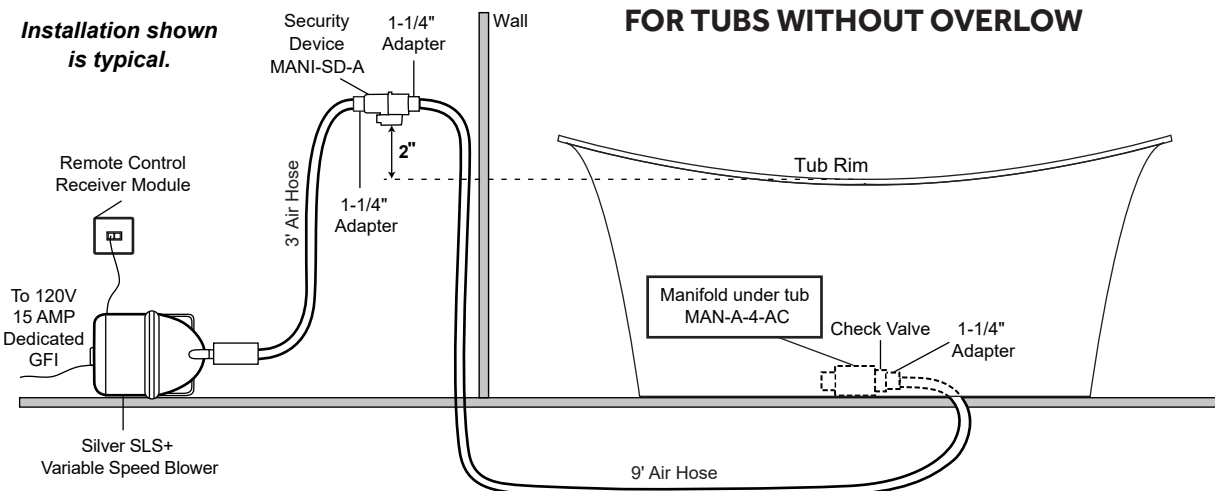

INSTALLATION

Install blower behind a wall (with an access panel) or in a closet. Blower can also be installed under floor. Ensure the security device, MANI-DS-A, is at least:

- 2" Above the bottom of overflow hole OR
- 2" Above the tub rim

REMOTE CONTROL

- CG+/RTC-SENSOR-WP
- 12 – 15 YEAR BATTERY LIFE

INSIDE OF BATH

- (12) MAXI AIR JETS WITH 24 OPENINGS

ELBOWS FOR AIR JETS

TEES FOR AIR JETS

69" OTLEY

FREESTANDING ACRYLIC TUB

SKU: 944542

FEATURES

Product Finish: White
Features: Integral Drain & Overflow
Overflow Hole: Yes
Integral Drain & Overflow : Yes
Material: Acrylic
Length: 68-1/2"
Width: 30-3/4"
Height: 29-1/2"
Tub Interior Length: 48"
Tub Interior Width: 19"
Tub Slope: 16°
Water Depth to Rim: 16-1/2"
Water Depth To Overflow: 14"
Drain Included: Yes
Faucet Included: No
Faucet Drillings: No Drillings
Built-In Adjusters: Yes
Tub Weight Uncrated (lbs): 119
Tub Weight Crated (lbs): 229
Number of Jets: 12