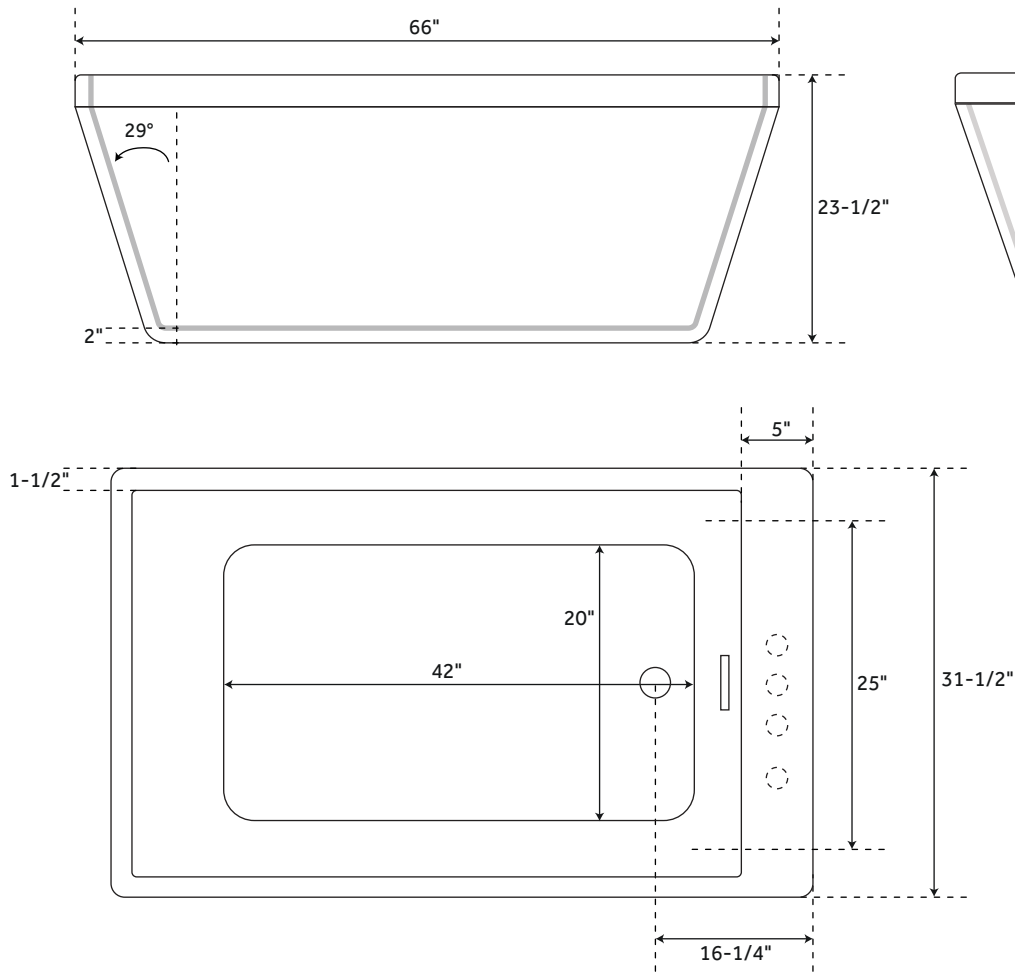

66" EMSWORTH

FREESTANDING ACRYLIC TUB

SKU: 944538

FEATURES

Product Finish: White
Overflow Hole: Yes
Integral Drain & Overflow: Yes
Material: Acrylic
Length: 66"
Width: 31-1/2"
Height: 23-1/2"
Tub Interior Length: 42"
Tub Interior Width: 20"
Tub Slope: 29°
Water Depth To Rim: 17"
Water Depth To Overflow: 15"
Drain Included: Yes
Drain Placement: End
Faucet Included: No
Faucet Drillings: No Drillings
Water Capacity (Gallons): 54
Built-In Adjusters: Yes
Tub Weight Uncrated (lbs): 115
Tub Weight Crated (lbs): 225
Number Of Jets: 12

SIGNATURE HARDWARE LIFETIME WARRANTY

See website for warranty information

All measurements are approximate. Measurements may vary +/- 1/2".

REVISED 07/12/2019