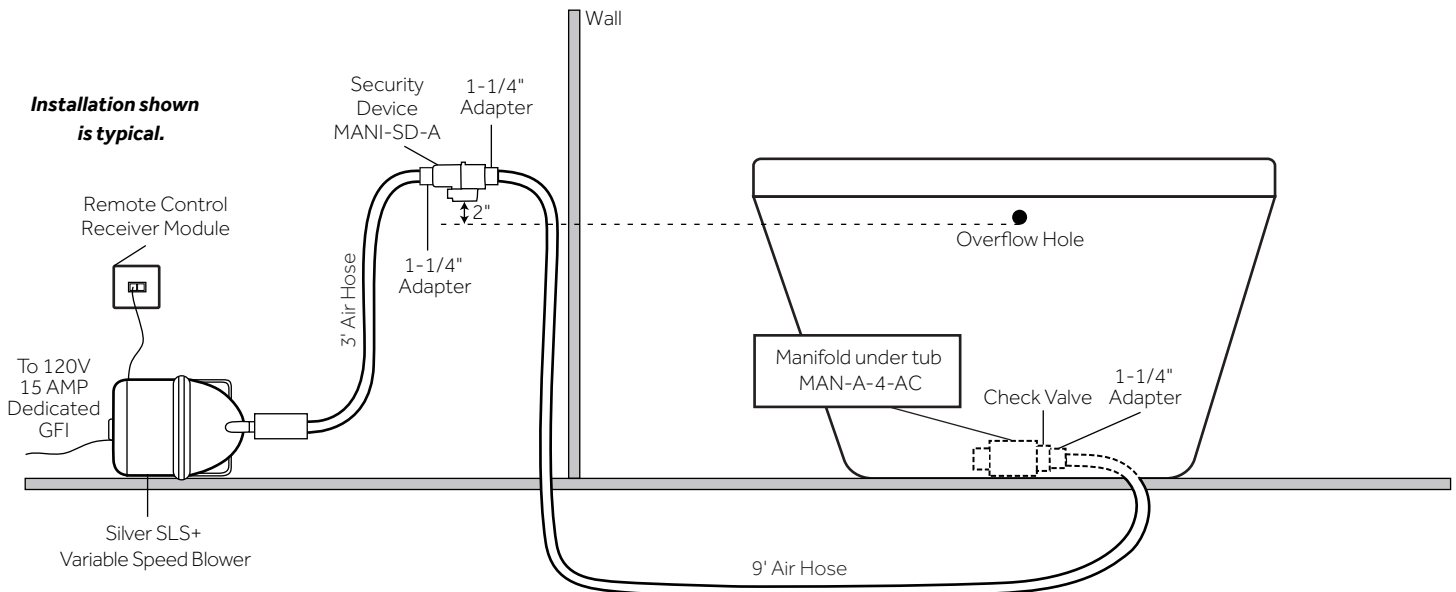

Security device and hose can be mounted in wall

## INSIDE OF BATH

- (12) MAXI AIR JETS WITH 24 OPENINGS

ELBOWS FOR AIR JETS

TEES FOR AIR JETS