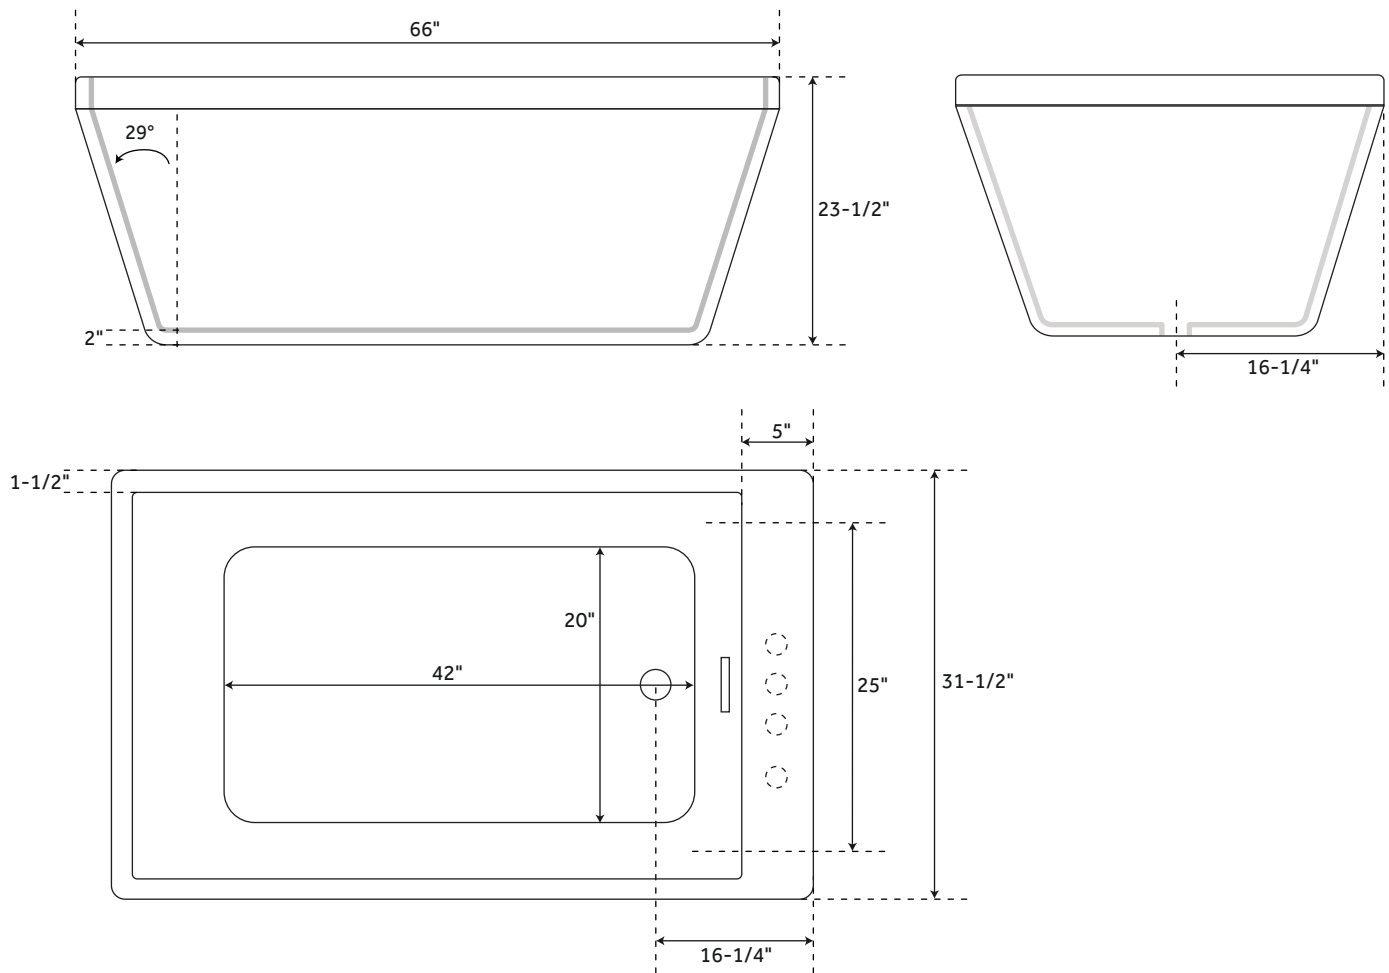

## FEATURES

Product Finish: White  
Overflow Hole: Yes  
Integral Drain & Overflow : Yes  
Material: Acrylic  
Length: 66"  
Width: 31-1/2"  
Height: 23-1/2"  
Tub Interior Length: 42"  
Tub Interior Width: 20"  
Tub Slope: 29°  
Water Depth To Rim: 17"  
Water Depth To Overflow: 15"  
Drain Included: Yes  
Drain Placement: End  
Faucet Included: No  
Faucet Drillings: No Drillings  
Water Capacity (Gallons): 54  
Built-In Adjusters: Yes  
Tub Weight Uncrated (lbs): 115  
Tub Weight Crated (lbs): 225  
Number Of Jets: 12

## INSIDE OF BATH

- (12) MAXI AIR JETS WITH 24 OPENINGS

ELBOWS FOR AIR JETS

TEES FOR AIR JETS

# 66" EMSWORTH

### FEATURES

Product Finish: White  
Overflow Hole: Yes  
Integral Drain & Overflow: Yes  
Material: Acrylic  
Length: 66"  
Width: 31-1/2"  
Height: 23-1/2"  
Tub Interior Length: 42"  
Tub Interior Width: 20"  
Tub Slope: 29°  
Water Depth To Rim: 17"  
Water Depth To Overflow: 15"  
Drain Included: Yes  
Drain Placement: End  
Faucet Included: No  
Faucet Drillings: No Drillings  
Water Capacity (Gallons): 54  
Built-In Adjusters: Yes  
Tub Weight Uncrated (lbs): 115  
Tub Weight Crated (lbs): 225  
Number Of Jets: 12