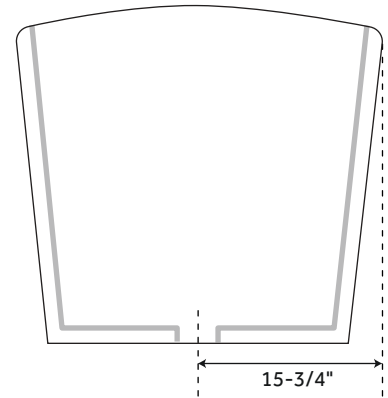

### FEATURES

Product Finish: White  
Overflow Hole: Yes  
Integral Drain & Overflow: Yes  
Material: Acrylic  
Length: 68-3/4"  
Width: 31-1/2"  
Height: 28"  
Tub Interior Length: 42"  
Tub Interior Width: 19"  
Tub Slope: 25°  
Water Depth To Rim: 17-1/2"  
Water Depth To Overflow: 15-1/2"  
Drain Included: Yes  
Drain Placement: Center  
Faucet Included: No  
Faucet Drillings: No Drillings  
Water Capacity (Gallons): 53  
Built-In Adjusters: Yes  
Tub Weight Uncrated (lbs): 115  
Tub Weight Crated (lbs): 225  
Number Of Jets: 12