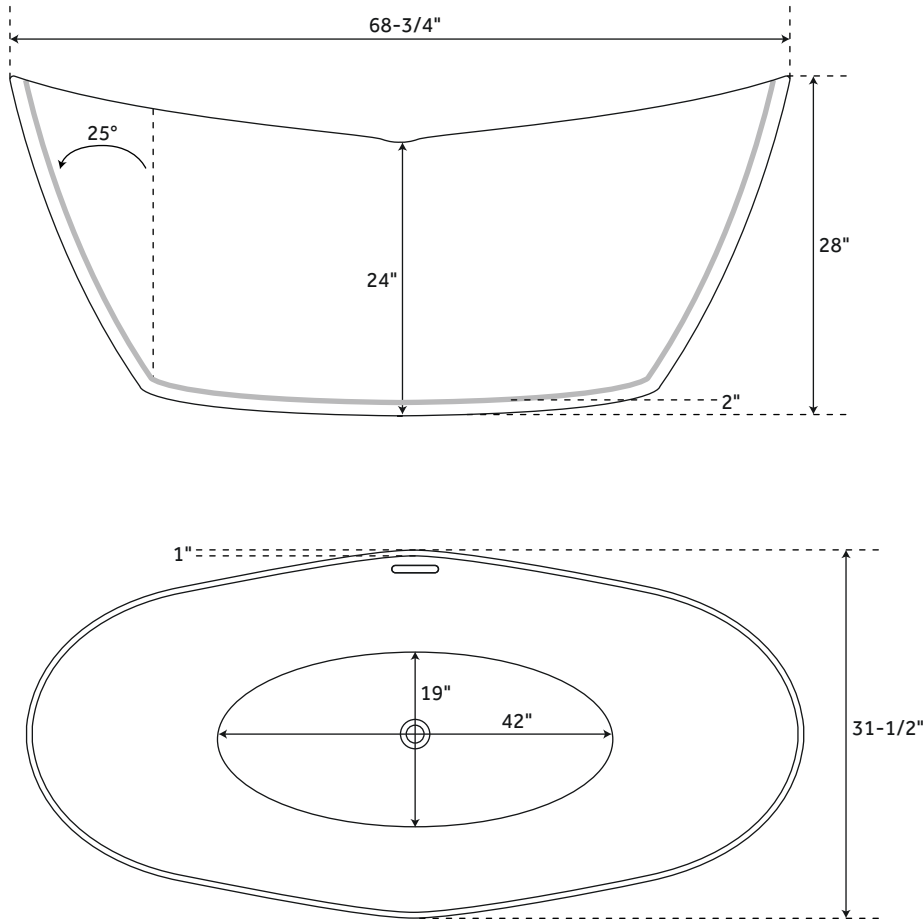

# 69" CORRINGHAM

## FREESTANDING ACRYLIC TUB

SKU: 944535

### FEATURES

Product Finish: White  
Overflow Hole: Yes  
Integral Drain & Overflow: Yes  
Material: Acrylic  
Length: 68-3/4"  
Width: 31-1/2"  
Height: 28"  
Tub Interior Length: 42"  
Tub Interior Width: 19"  
Tub Slope: 25°  
Water Depth To Rim: 17-1/2"  
Water Depth To Overflow: 15-1/2"  
Drain Included: Yes  
Drain Placement: Center  
Faucet Included: No  
Faucet Drillings: No Drillings  
Water Capacity (Gallons): 53  
Built-In Adjusters: Yes  
Tub Weight Uncrated (lbs): 115  
Tub Weight Crated (lbs): 225  
Number Of Jets: 12