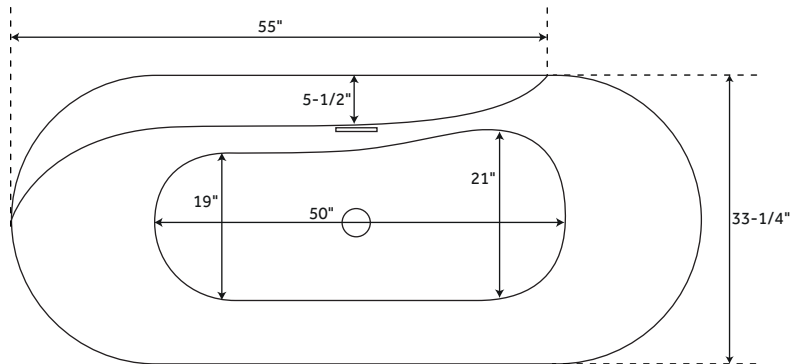

# 70" ASHINGTON

## FREESTANDING ACRYLIC TUB

SKU: 944534

Left Tap Deck Orientation

Right Tap Deck Orientation

### FEATURES

- Product Finish: White
- Features: Integral Drain & Overflow
- Overflow Hole: Yes
- Integral Drain & Overflow : Yes
- Material: Acrylic
- Length: 70"
- Width: 33-1/4"
- Height: 23-1/8"
- Tub Interior Length: 50"
- Tub Interior Width: 21"
- Tub Slope: 27°
- Water Depth to Rim: 16"
- Water Depth To Overflow: 14"
- Drain Included: Yes
- Faucet Included: No
- Faucet Drillings: No Drillings
- Built-In Adjusters: Yes
- Tub Weight Uncrated (lbs): 119
- Tub Weight Crated (lbs): 229
- Number of Jets: 12