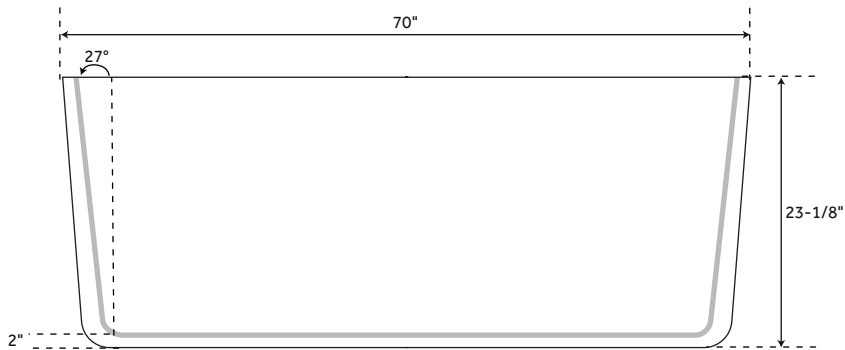

# 70" ASHINGTON

## FREESTANDING ACRYLIC TUB

SKU: 944534

Left Tap Deck Orientation

Right Tap Deck Orientation

### FEATURES

- Product Finish: White
- Features: Integral Drain & Overflow
- Overflow Hole: Yes
- Integral Drain & Overflow : Yes
- Material: Acrylic
- Length: 70"
- Width: 33-1/4"
- Height: 23-1/8"
- Tub Interior Length: 50"
- Tub Interior Width: 21"
- Tub Slope: 27°
- Water Depth to Rim: 16"
- Water Depth To Overflow: 14"
- Drain Included: Yes
- Faucet Included: No
- Faucet Drillings: No Drillings
- Built-In Adjusters: Yes
- Tub Weight Uncrated (lbs): 119
- Tub Weight Crated (lbs): 229
- Number of Jets: 12