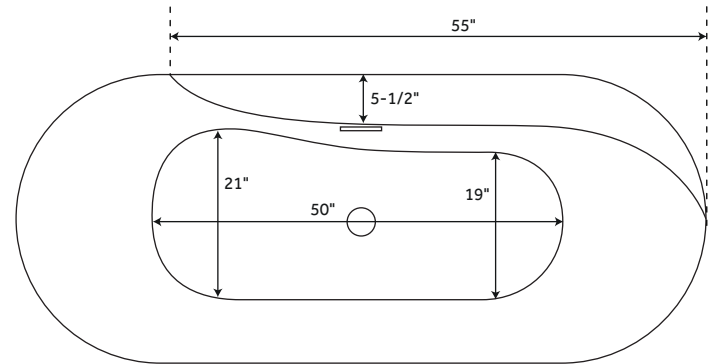

## FREESTANDING ACRYLIC TUB

SKU: 944534

Left Tap Deck Orientation

Right Tap Deck Orientation

### FEATURES

- Product Finish: White
- Features: Integral Drain & Overflow
- Overflow Hole: Yes
- Integral Drain & Overflow : Yes
- Material: Acrylic
- Length: 70"
- Width: 33-1/4"
- Height: 23-1/8"
- Tub Interior Length: 50"
- Tub Interior Width: 21"
- Tub Slope: 27°
- Water Depth to Rim: 16"
- Water Depth To Overflow: 14"
- Drain Included: Yes
- Faucet Included: No
- Faucet Drillings: No Drillings
- Built-In Adjusters: Yes
- Tub Weight Uncrated (lbs): 119
- Tub Weight Crated (lbs): 229
- Number of Jets: 12