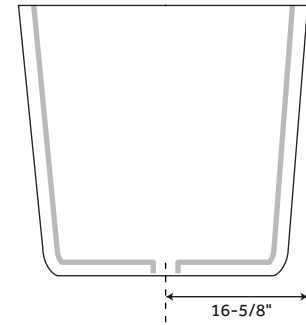

# 70" ASHINGTON

## FREESTANDING ACRYLIC TUB

SKU: 944534

Left Tap Deck Orientation

Right Tap Deck Orientation

### FEATURES

- Product Finish: White
- Features: Integral Drain & Overflow
- Overflow Hole: Yes
- Integral Drain & Overflow : Yes
- Material: Acrylic
- Length: 70"
- Width: 33-1/4"
- Height: 23-1/8"
- Tub Interior Length: 50"
- Tub Interior Width: 21"
- Tub Slope: 27°
- Water Depth to Rim: 16"
- Water Depth To Overflow: 14"
- Drain Included: Yes
- Faucet Included: No
- Faucet Drillings: No Drillings
- Built-In Adjusters: Yes
- Tub Weight Uncrated (lbs): 119
- Tub Weight Crated (lbs): 229
- Number of Jets: 12