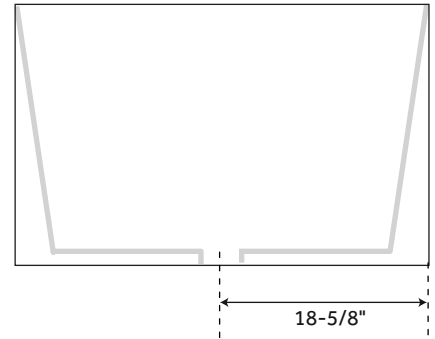

59" CLARISSA

FREESTANDING ACRYLIC TUB

SKU: 944532

FEATURES

- Product Finish: White
- Features: Integral Drain & Overflow
- Overflow Hole: Yes
- Integral Drain & Overflow : Yes
- Material: Acrylic
- Length: 59"
- Width: 37-1/4"
- Height: 23-5/8"
- Tub Interior Length: 41"
- Tub Interior Width: 22"
- Tub Slope: 25°
- Water Depth to Rim: 16-1/2"
- Water Depth To Overflow: 14"
- Drain Included: Yes
- Faucet Included: No
- Faucet Drillings: No Drillings
- Built-In Adjusters: Yes
- Tub Weight Uncrated (lbs): 190
- Tub Weight Crated (lbs): 310
- Number of Jets: 12