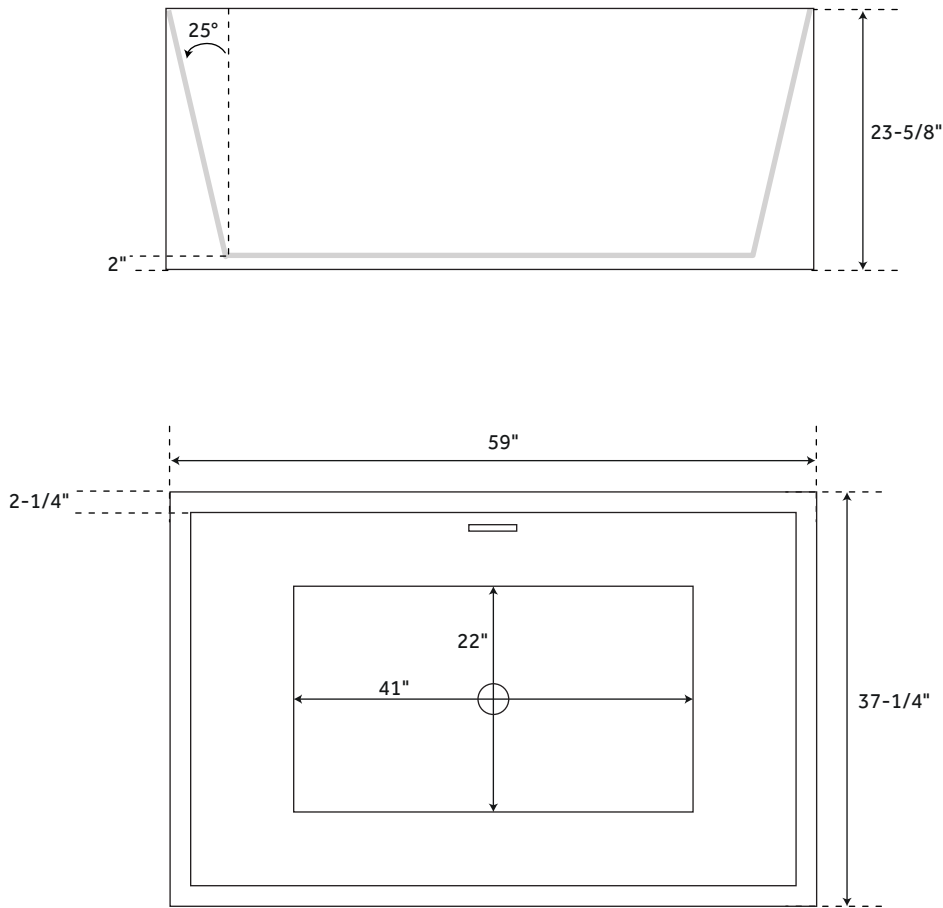

59" CLARISSA

FREESTANDING ACRYLIC TUB

SKU: 944532

FEATURES

- Product Finish: White
- Features: Integral Drain & Overflow
- Overflow Hole: Yes
- Integral Drain & Overflow : Yes
- Material: Acrylic
- Length: 59"
- Width: 37-1/4"
- Height: 23-5/8"
- Tub Interior Length: 41"
- Tub Interior Width: 22"
- Tub Slope: 25°
- Water Depth to Rim: 16-1/2"
- Water Depth To Overflow: 14"
- Drain Included: Yes
- Faucet Included: No
- Faucet Drillings: No Drillings
- Built-In Adjusters: Yes
- Tub Weight Uncrated (lbs): 190
- Tub Weight Crated (lbs): 310
- Number of Jets: 12