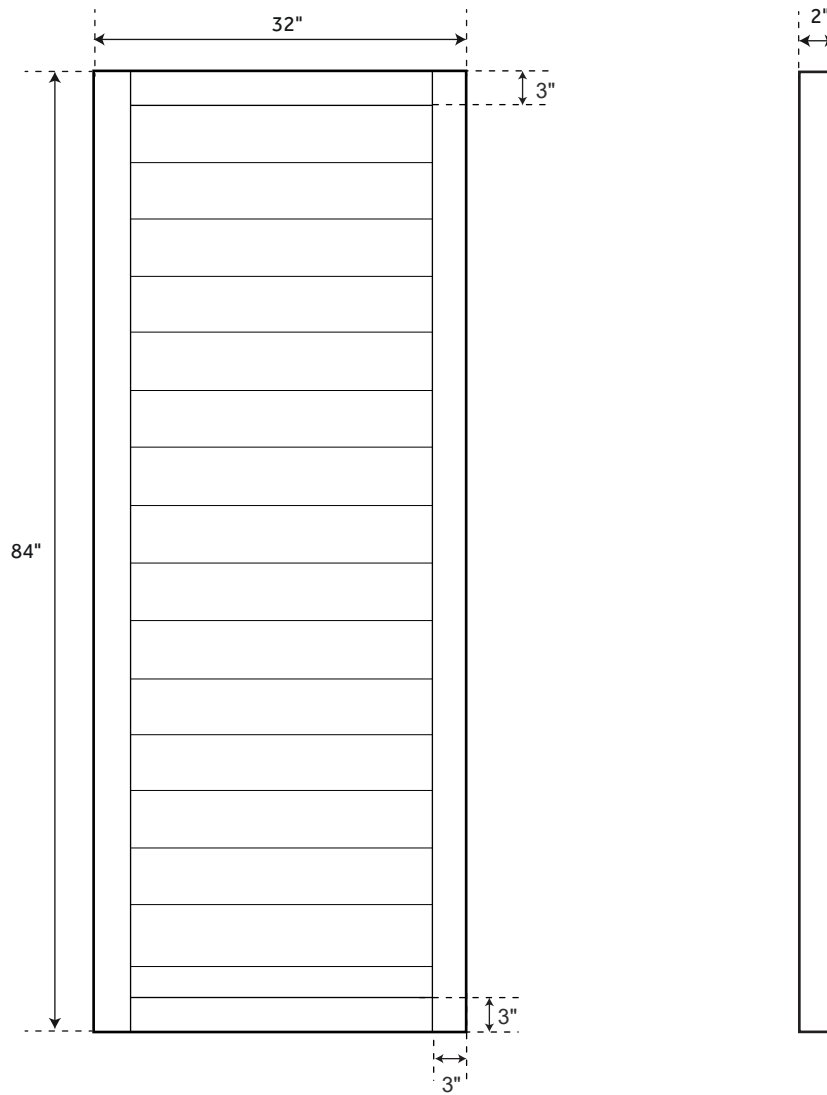

24" APOLLO

BARN DOOR / RECLAIMED WOOD - NATURAL

SKU: 944389

FEATURES

Material: Wood
Length: 24"
Height: 84"
Depth: 2"

SIGNATURE HARDWARE LIFETIME WARRANTY

See website for detailed warranty information

REVISED 11/08/2018

28" APOLLO

BARN DOOR / RECLAIMED WOOD - NATURAL

SKU: 944389

FEATURES

Material: Wood
Length: 28"
Height: 84"
Depth: 2"

SIGNATURE HARDWARE LIFETIME WARRANTY

See website for detailed warranty information

REVISED 11/08/2018

32" APOLLO

BARN DOOR / RECLAIMED WOOD - NATURAL

SKU: 944389

FEATURES

Material: Wood
Length: 32"
Height: 84"
Depth: 2"

SIGNATURE HARDWARE LIFETIME WARRANTY

See website for detailed warranty information

REVISED 11/08/2018

36" APOLLO

BARN DOOR / RECLAIMED WOOD - NATURAL

SKU: 944389

FEATURES

Material: Wood
Length: 36"
Height: 84"
Depth: 2"

SIGNATURE HARDWARE LIFETIME WARRANTY

See website for detailed warranty information

REVISED 11/08/2018