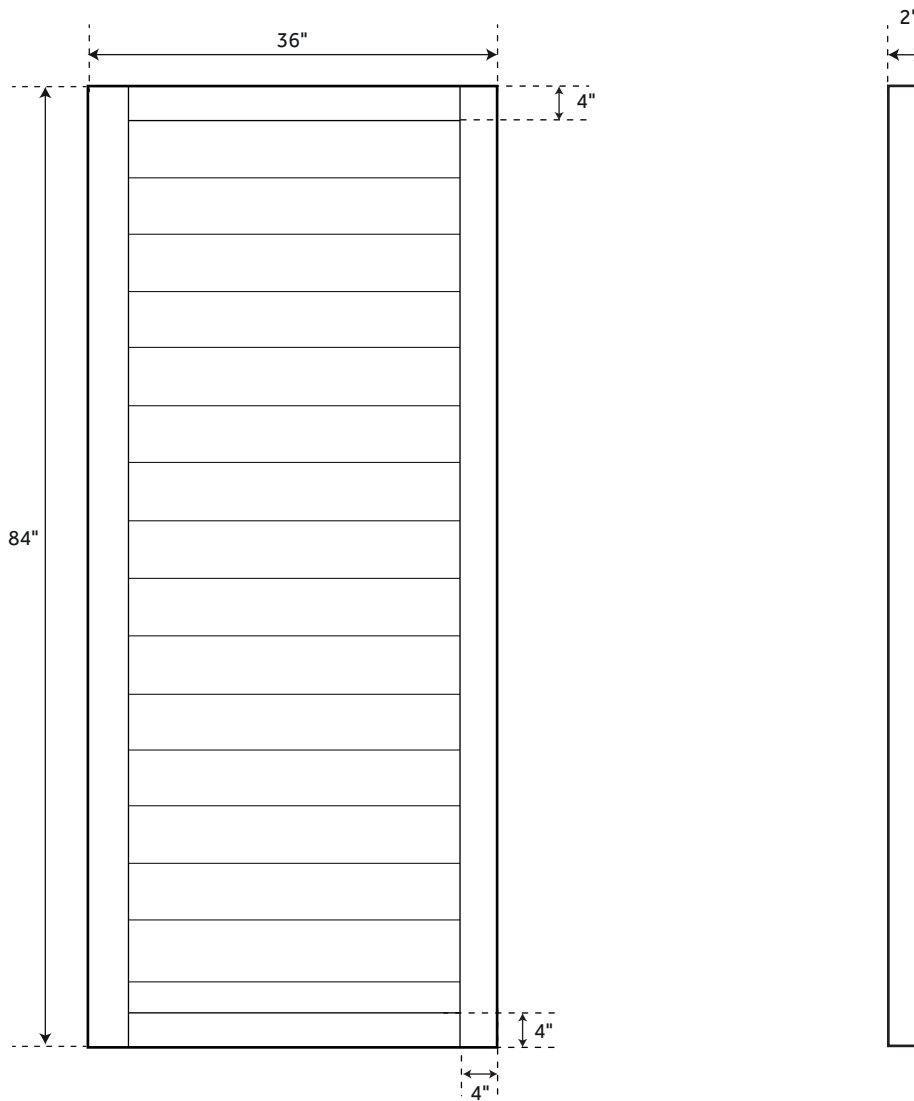

28" APOLLO

BARN DOOR / RECLAIMED WOOD - NATURAL

SKU: 944389

FEATURES

Material: Wood
Length: 28"
Height: 84"
Depth: 2"

SIGNATURE HARDWARE LIFETIME WARRANTY

See website for detailed warranty information

REVISED 11/08/2018

32" APOLLO

BARN DOOR / RECLAIMED WOOD - NATURAL

SKU: 944389

FEATURES

Material: Wood
Length: 32"
Height: 84"
Depth: 2"

SIGNATURE HARDWARE LIFETIME WARRANTY

See website for detailed warranty information

REVISED 11/08/2018

36" APOLLO

BARN DOOR / RECLAIMED WOOD - NATURAL

SKU: 944389

FEATURES

Material: Wood
Length: 36"
Height: 84"
Depth: 2"

SIGNATURE HARDWARE LIFETIME WARRANTY

See website for detailed warranty information

REVISED 11/08/2018

40" APOLLO

BARN DOOR / RECLAIMED WOOD - NATURAL

SKU: 944389

FEATURES

Material: Wood
Length: 40 "
Height: 84"
Depth: 2"

SIGNATURE HARDWARE LIFETIME WARRANTY

See website for detailed warranty information

REVISED 11/08/2018