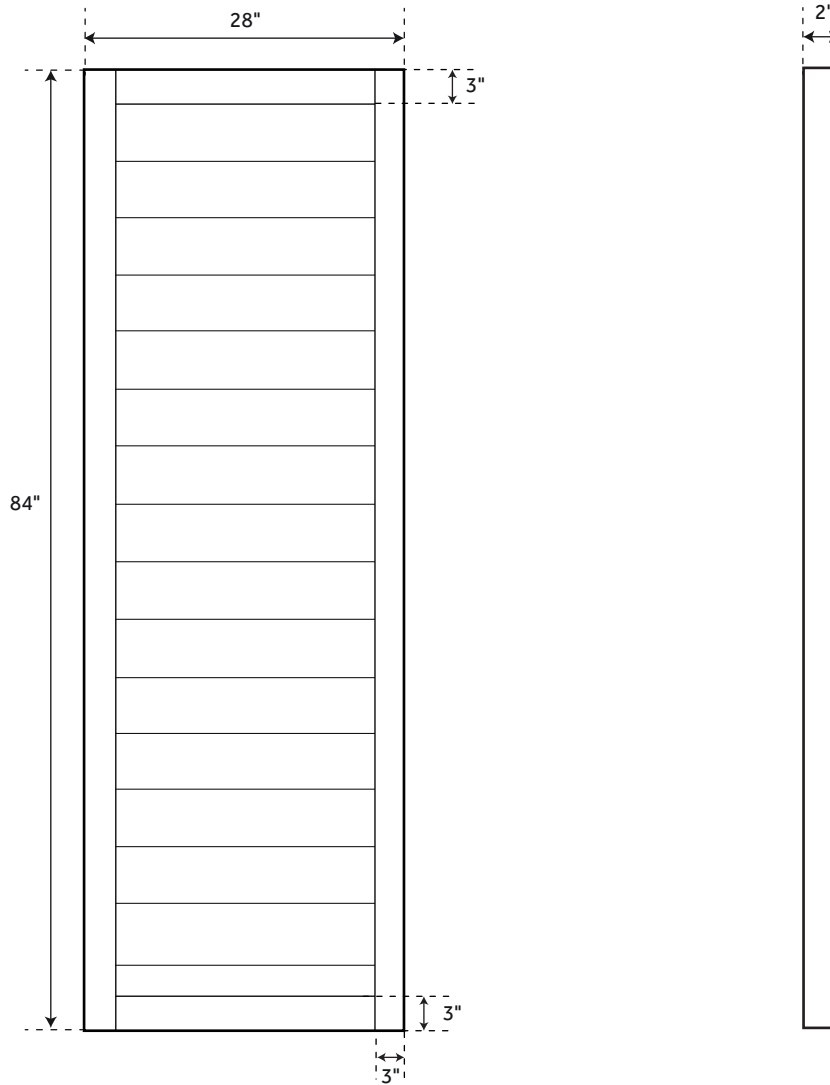

24" APOLLO

BARN DOOR / RECLAIMED WOOD - NATURAL

SKU: 944389

FEATURES

Material: Wood
Length: 24"
Height: 84"
Depth: 2"

SIGNATURE HARDWARE LIFETIME WARRANTY

See website for detailed warranty information

REVISED 11/08/2018

28" APOLLO

BARN DOOR / RECLAIMED WOOD - NATURAL

SKU: 944389

FEATURES

Material: Wood
Length: 28"
Height: 84"
Depth: 2"

SIGNATURE HARDWARE LIFETIME WARRANTY

See website for detailed warranty information

REVISED 11/08/2018

32" APOLLO

BARN DOOR / RECLAIMED WOOD - NATURAL

SKU: 944389

FEATURES

Material: Wood
Length: 32"
Height: 84"
Depth: 2"

SIGNATURE HARDWARE LIFETIME WARRANTY

See website for detailed warranty information

REVISED 11/08/2018

36" APOLLO

BARN DOOR / RECLAIMED WOOD - NATURAL

SKU: 944389

FEATURES

Material: Wood
Length: 36"
Height: 84"
Depth: 2"

SIGNATURE HARDWARE LIFETIME WARRANTY

See website for detailed warranty information

REVISED 11/08/2018