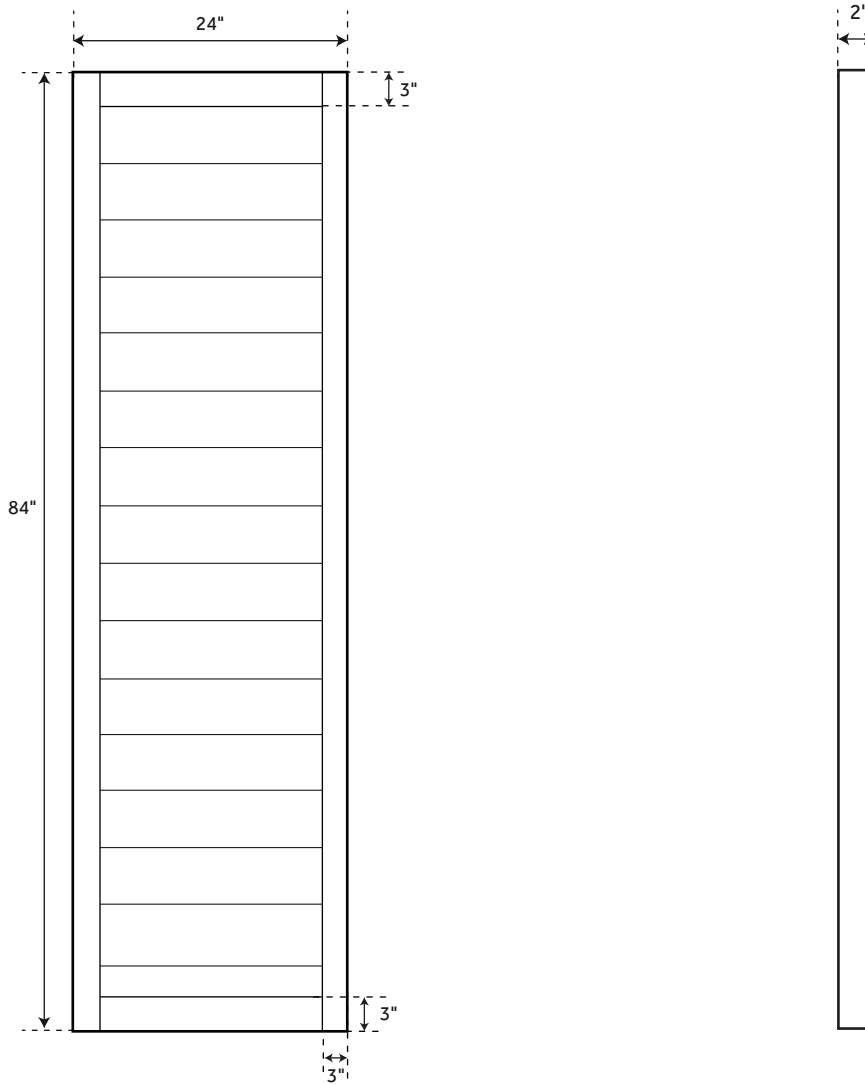

24" APOLLO

BARN DOOR / RECLAIMED WOOD - NATURAL

SKU: 944389

FEATURES

Material: Wood
Length: 24"
Height: 84"
Depth: 2"

SIGNATURE HARDWARE LIFETIME WARRANTY

See website for detailed warranty information

REVISED 11/08/2018

28" APOLLO

BARN DOOR / RECLAIMED WOOD - NATURAL

SKU: 944389

FEATURES

Material: Wood
Length: 28"
Height: 84"
Depth: 2"

SIGNATURE HARDWARE LIFETIME WARRANTY

See website for detailed warranty information

REVISED 11/08/2018

32" APOLLO

BARN DOOR / RECLAIMED WOOD - NATURAL

SKU: 944389

FEATURES

Material: Wood
Length: 32"
Height: 84"
Depth: 2"

SIGNATURE HARDWARE LIFETIME WARRANTY

See website for detailed warranty information

REVISED 11/08/2018

36" APOLLO

BARN DOOR / RECLAIMED WOOD - NATURAL

SKU: 944389

FEATURES

Material: Wood
Length: 36"
Height: 84"
Depth: 2"

SIGNATURE HARDWARE LIFETIME WARRANTY

See website for detailed warranty information

REVISED 11/08/2018