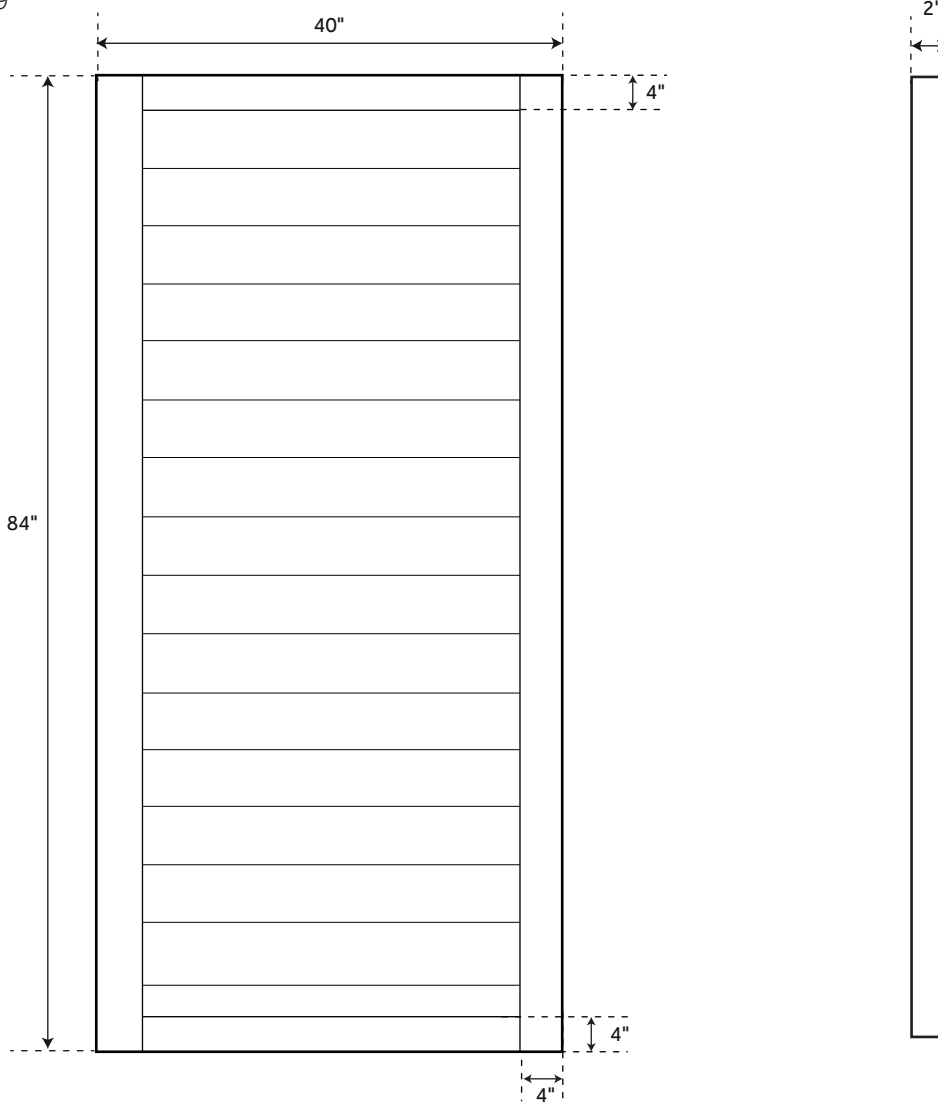

28" APOLLO

BARN DOOR / RECLAIMED WOOD - NATURAL

SKU: 944389

FEATURES

Material: Wood
Length: 28"
Height: 84"
Depth: 2"

SIGNATURE HARDWARE LIFETIME WARRANTY

See website for detailed warranty information

REVISED 11/08/2018

32" APOLLO

BARN DOOR / RECLAIMED WOOD - NATURAL

SKU: 944389

FEATURES

Material: Wood
Length: 32"
Height: 84"
Depth: 2"

SIGNATURE HARDWARE LIFETIME WARRANTY

See website for detailed warranty information

REVISED 11/08/2018

36" APOLLO

BARN DOOR / RECLAIMED WOOD - NATURAL

SKU: 944389

FEATURES

Material: Wood
Length: 36"
Height: 84"
Depth: 2"

SIGNATURE HARDWARE LIFETIME WARRANTY

See website for detailed warranty information

REVISED 11/08/2018

40" APOLLO

BARN DOOR / RECLAIMED WOOD - NATURAL

SKU: 944389

FEATURES

Material: Wood
Length: 40 "
Height: 84"
Depth: 2"

SIGNATURE HARDWARE LIFETIME WARRANTY

See website for detailed warranty information

REVISED 11/08/2018