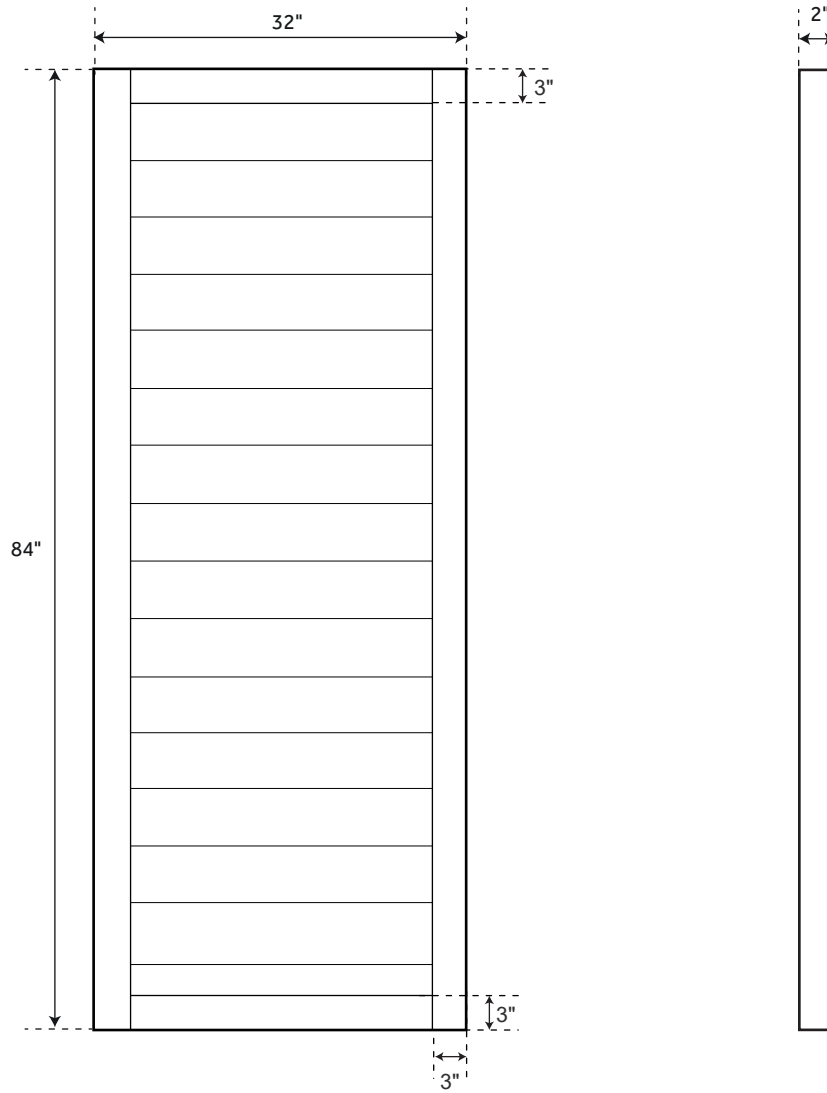

24" APOLLO

BARN DOOR / RECLAIMED WOOD - BLACK

SKU: 944387

FEATURES

Material: Wood
Length: 24"
Height: 84"
Depth: 2"

SIGNATURE HARDWARE LIFETIME WARRANTY

See website for detailed warranty information

REVISED 11/08/2018

28" APOLLO

BARN DOOR / RECLAIMED WOOD - BLACK

SKU: 944387

FEATURES

Material: Wood
Length: 28"
Height: 84"
Depth: 2"

SIGNATURE HARDWARE LIFETIME WARRANTY

See website for detailed warranty information

REVISED 11/08/2018

32" APOLLO

BARN DOOR / RECLAIMED WOOD - BLACK

SKU: 944387

FEATURES

Material: Wood
Length: 32"
Height: 84"
Depth: 2"

SIGNATURE HARDWARE LIFETIME WARRANTY

See website for detailed warranty information

REVISED 11/08/2018

36" APOLLO

BARN DOOR / RECLAIMED WOOD - BLACK

SKU: 944387

FEATURES

Material: Wood
Length: 36"
Height: 84"
Depth: 2"

SIGNATURE HARDWARE LIFETIME WARRANTY

See website for detailed warranty information

REVISED 11/08/2018