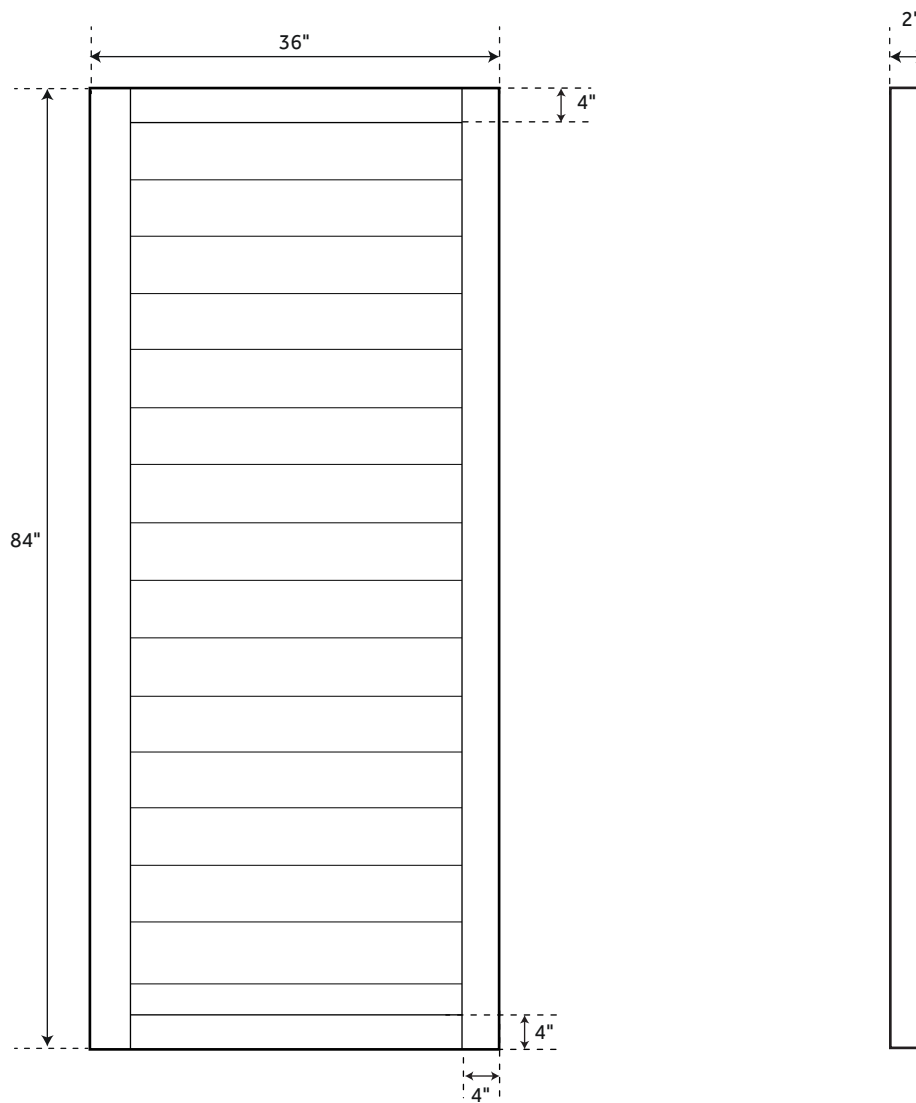

28" APOLLO

BARN DOOR / RECLAIMED WOOD - BLACK

SKU: 944387

FEATURES

Material: Wood
Length: 28"
Height: 84"
Depth: 2"

SIGNATURE HARDWARE LIFETIME WARRANTY

See website for detailed warranty information

REVISED 11/08/2018

32" APOLLO

BARN DOOR / RECLAIMED WOOD - BLACK

SKU: 944387

FEATURES

Material: Wood
Length: 32"
Height: 84"
Depth: 2"

SIGNATURE HARDWARE LIFETIME WARRANTY

See website for detailed warranty information

REVISED 11/08/2018

36" APOLLO

BARN DOOR / RECLAIMED WOOD - BLACK

SKU: 944387

FEATURES

Material: Wood
Length: 36"
Height: 84"
Depth: 2"

SIGNATURE HARDWARE LIFETIME WARRANTY

See website for detailed warranty information

REVISED 11/08/2018

40" APOLLO

BARN DOOR / RECLAIMED WOOD - BLACK

SKU: 944387

FEATURES

Material: Wood
Length: 40 "
Height: 84"
Depth: 2"

SIGNATURE HARDWARE LIFETIME WARRANTY

See website for detailed warranty information

REVISED 11/08/2018