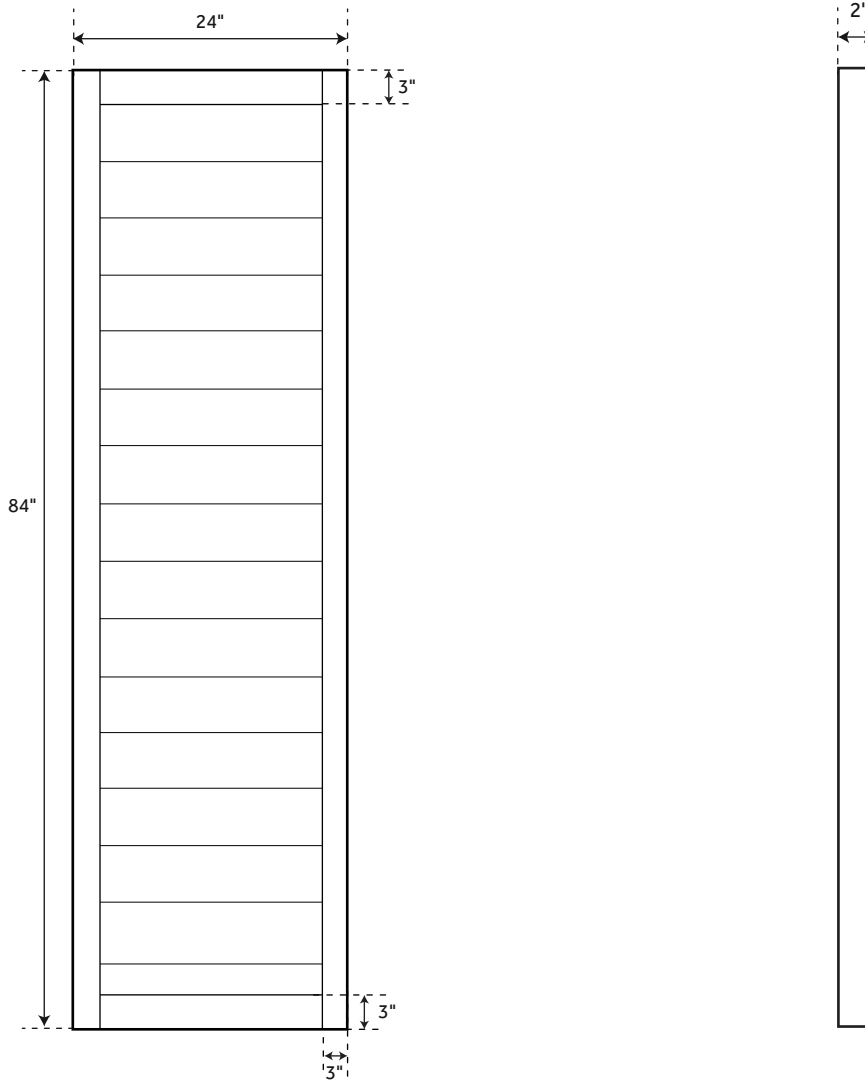

24" APOLLO

BARN DOOR / RECLAIMED WOOD - BLACK

SKU: 944387

FEATURES

Material: Wood
Length: 24"
Height: 84"
Depth: 2"

SIGNATURE HARDWARE LIFETIME WARRANTY

See website for detailed warranty information

REVISED 11/08/2018

28" APOLLO

BARN DOOR / RECLAIMED WOOD - BLACK

SKU: 944387

FEATURES

Material: Wood
Length: 28"
Height: 84"
Depth: 2"

SIGNATURE HARDWARE LIFETIME WARRANTY

See website for detailed warranty information

REVISED 11/08/2018

32" APOLLO

BARN DOOR / RECLAIMED WOOD - BLACK

SKU: 944387

FEATURES

Material: Wood
Length: 32"
Height: 84"
Depth: 2"

SIGNATURE HARDWARE LIFETIME WARRANTY

See website for detailed warranty information

REVISED 11/08/2018

36" APOLLO

BARN DOOR / RECLAIMED WOOD - BLACK

SKU: 944387

FEATURES

Material: Wood
Length: 36"
Height: 84"
Depth: 2"

SIGNATURE HARDWARE LIFETIME WARRANTY

See website for detailed warranty information

REVISED 11/08/2018