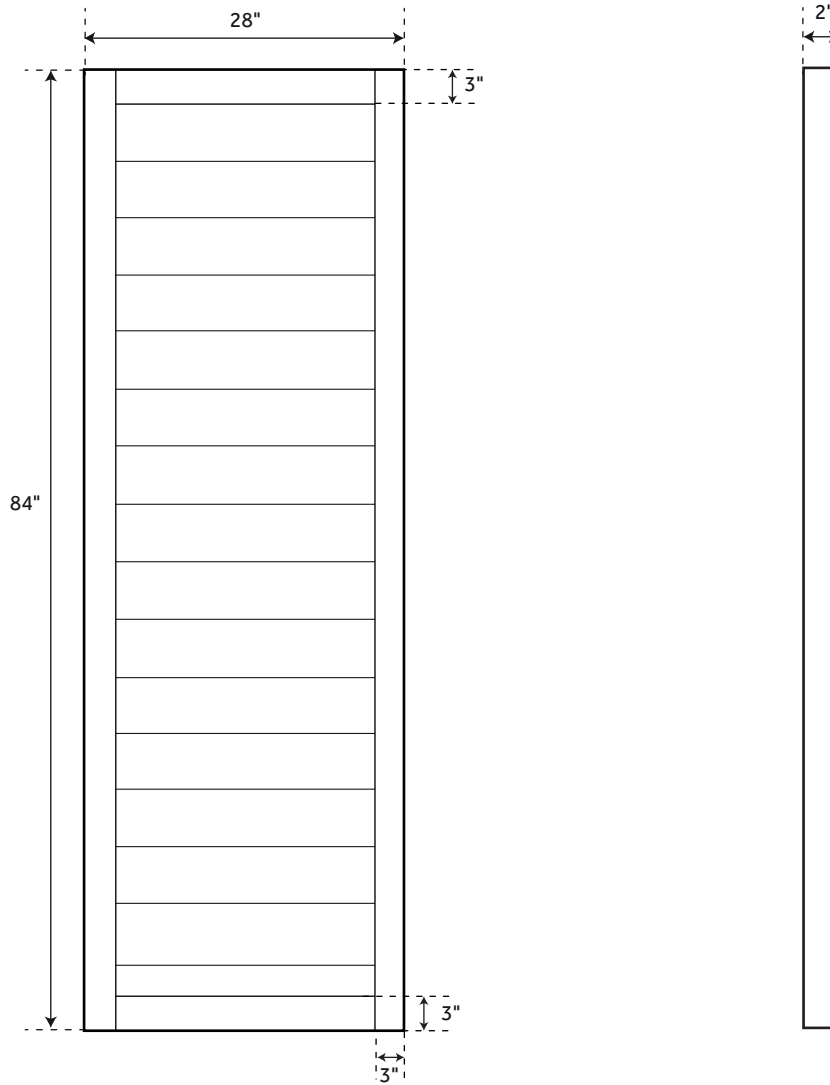

24" APOLLO

BARN DOOR / RECLAIMED WOOD - BLACK

SKU: 944387

FEATURES

Material: Wood
Length: 24"
Height: 84"
Depth: 2"

SIGNATURE HARDWARE LIFETIME WARRANTY

See website for detailed warranty information

REVISED 11/08/2018

28" APOLLO

BARN DOOR / RECLAIMED WOOD - BLACK

SKU: 944387

FEATURES

Material: Wood
Length: 28"
Height: 84"
Depth: 2"

SIGNATURE HARDWARE LIFETIME WARRANTY

See website for detailed warranty information

REVISED 11/08/2018

32" APOLLO

BARN DOOR / RECLAIMED WOOD - BLACK

SKU: 944387

FEATURES

Material: Wood
Length: 32"
Height: 84"
Depth: 2"

SIGNATURE HARDWARE LIFETIME WARRANTY

See website for detailed warranty information

REVISED 11/08/2018

36" APOLLO

BARN DOOR / RECLAIMED WOOD - BLACK

SKU: 944387

FEATURES

Material: Wood
Length: 36"
Height: 84"
Depth: 2"

SIGNATURE HARDWARE LIFETIME WARRANTY

See website for detailed warranty information

REVISED 11/08/2018