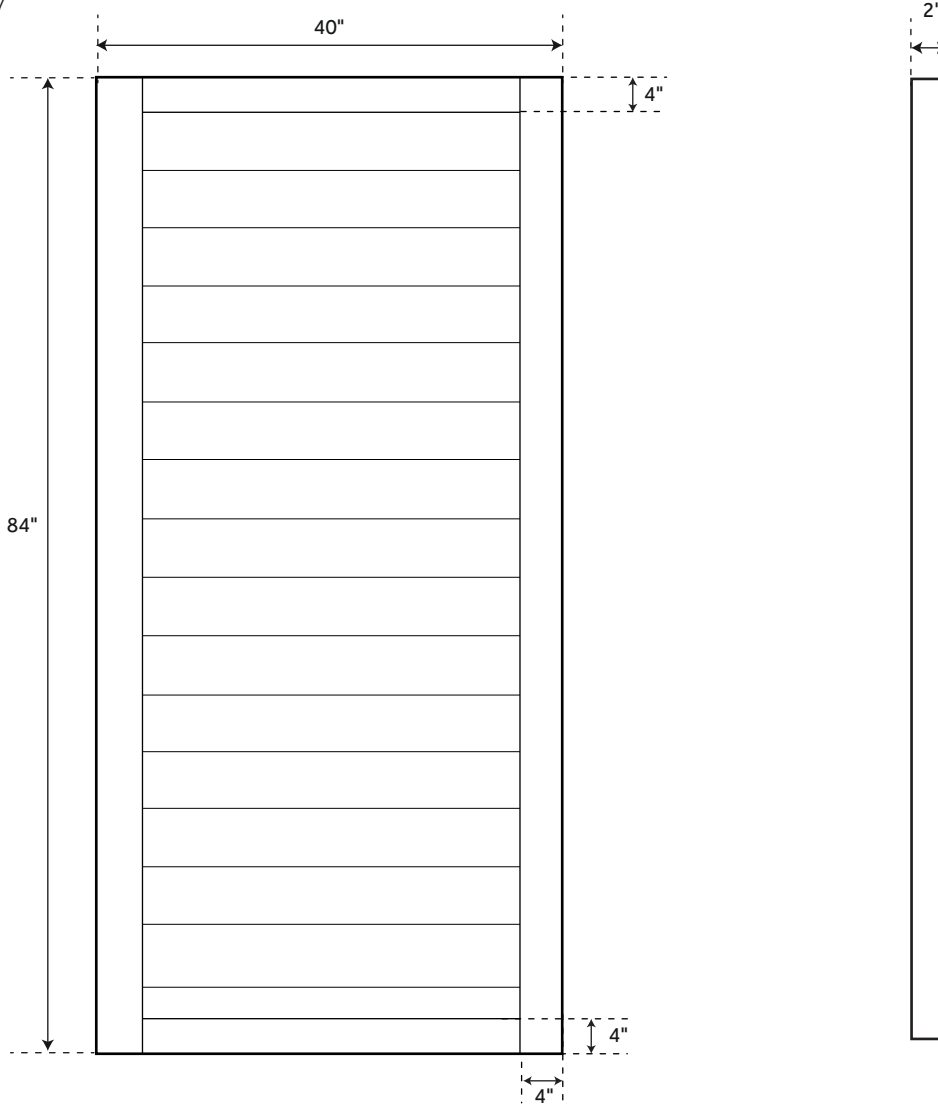

28" APOLLO

BARN DOOR / RECLAIMED WOOD - BLACK

SKU: 944387

FEATURES

Material: Wood
Length: 28"
Height: 84"
Depth: 2"

SIGNATURE HARDWARE LIFETIME WARRANTY

See website for detailed warranty information

REVISED 11/08/2018

32" APOLLO

BARN DOOR / RECLAIMED WOOD - BLACK

SKU: 944387

FEATURES

Material: Wood
Length: 32"
Height: 84"
Depth: 2"

SIGNATURE HARDWARE LIFETIME WARRANTY

See website for detailed warranty information

REVISED 11/08/2018

36" APOLLO

BARN DOOR / RECLAIMED WOOD - BLACK

SKU: 944387

FEATURES

Material: Wood
Length: 36"
Height: 84"
Depth: 2"

SIGNATURE HARDWARE LIFETIME WARRANTY

See website for detailed warranty information

REVISED 11/08/2018

40" APOLLO

BARN DOOR / RECLAIMED WOOD - BLACK

SKU: 944387

FEATURES

Material: Wood
Length: 40 "
Height: 84"
Depth: 2"

SIGNATURE HARDWARE LIFETIME WARRANTY

See website for detailed warranty information

REVISED 11/08/2018