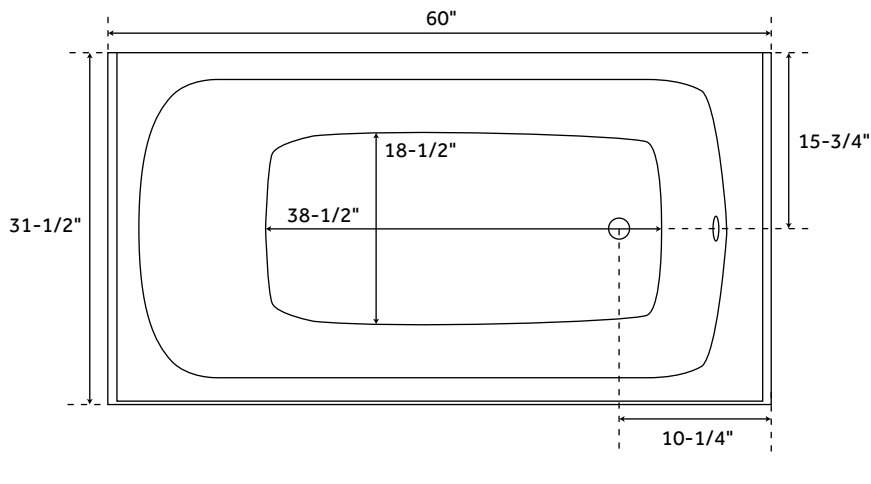

60" BYRD

ACRYLIC ALCOVE TUB

SKU: 944331

FEATURES

- Design: Traditional
- Overflow Hole: Yes
- Shape: Rectangle
- Material: Acrylic
- Length: 60"
- Width: 31-1/2"
- Height: 21-1/2"
- Tub Interior Length: 38-1/2"
- Tub Interior Width: 18-1/2"
- Water Depth to Rim: 19"
- Water Depth To Overflow: 14-3/4"
- Tap Deck: No
- Drain Included: Optional
- Drain Placement: End
- Faucet Included: No
- Faucet Drillings: No Drillings
- Tub Weight Uncrated (lbs): 84
- Tub Weight Crated (lbs): 96

SIGNATURE HARDWARE LIFETIME WARRANTY

See website for warranty information

All measurements are approximate. Measurements may vary +/- 1/2".

REVISED 12/11/2018