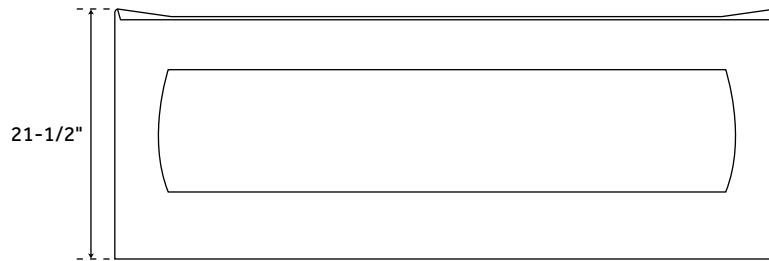

60" BYRD

ACRYLIC ALCOVE TUB

SKU: 944331

FEATURES

- Design: Traditional
- Overflow Hole: Yes
- Shape: Rectangle
- Material: Acrylic
- Length: 60"
- Width: 31-1/2"
- Height: 21-1/2"
- Tub Interior Length: 38-1/2"
- Tub Interior Width: 18-1/2"
- Water Depth to Rim: 19"
- Water Depth To Overflow: 14-3/4"
- Tap Deck: No
- Drain Included: Optional
- Drain Placement: End
- Faucet Included: No
- Faucet Drillings: No Drillings
- Tub Weight Uncrated (lbs): 84
- Tub Weight Crated (lbs): 96