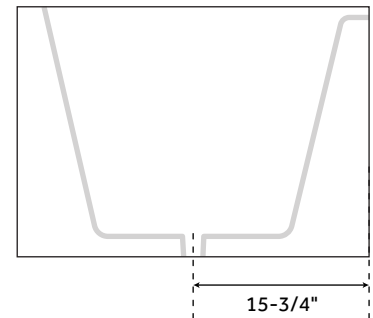

60" BYRD

ACRYLIC ALCOVE TUB

SKU: 944331

FEATURES

- Design: Traditional
- Overflow Hole: Yes
- Shape: Rectangle
- Material: Acrylic
- Length: 60"
- Width: 31-1/2"
- Height: 21-1/2"
- Tub Interior Length: 38-1/2"
- Tub Interior Width: 18-1/2"
- Water Depth to Rim: 19"
- Water Depth To Overflow: 14-3/4"
- Tap Deck: No
- Drain Included: Optional
- Drain Placement: End
- Faucet Included: No
- Faucet Drillings: No Drillings
- Tub Weight Uncrated (lbs): 84
- Tub Weight Crated (lbs): 96

SIGNATURE HARDWARE LIFETIME WARRANTY

See website for warranty information

All measurements are approximate. Measurements may vary +/- 1/2".

REVISED 12/11/2018