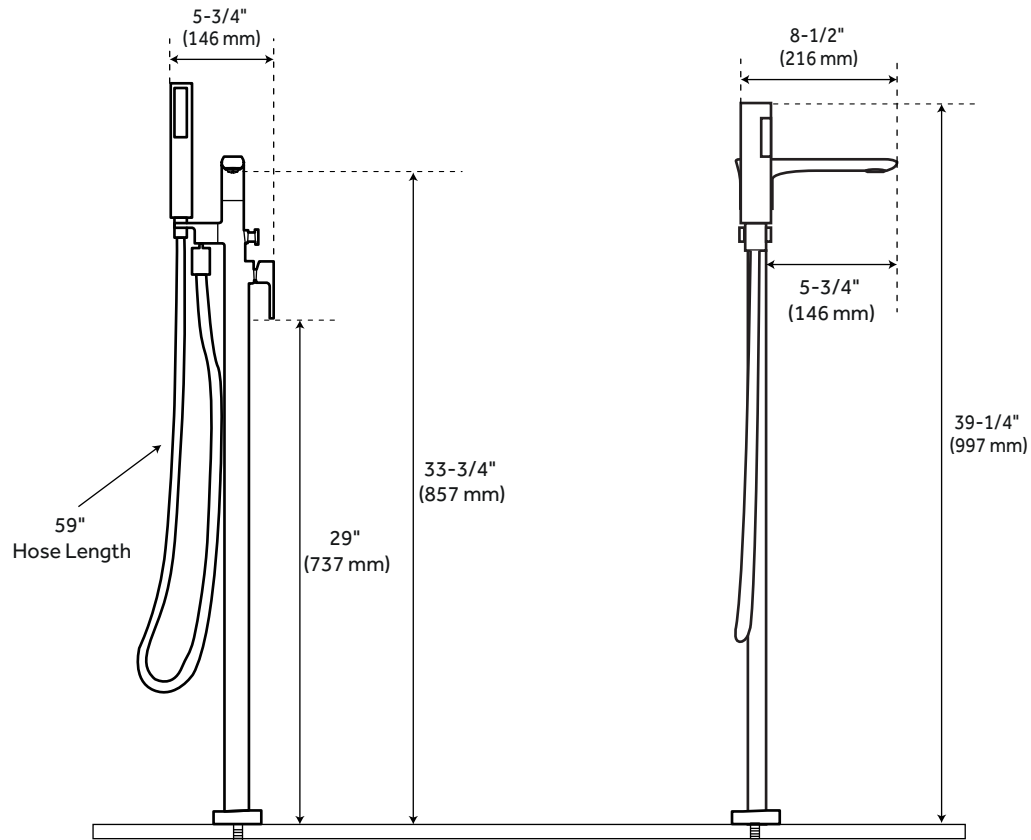

BROWNSBORO

FREESTANDING TUB FAUCET WITH HAND SHOWER

SKU: 943273

Underfloor access is required for proper installation.
Installation on a concrete slab will require cutting and concrete removal.

FEATURES

Installation Type: Freestanding
Faucet Centers: Single-Hole
Handle Type: Lever
Features: Hand Shower Included
Length: 5-3/4"
Width: 8-1/2"
Height: 39-1/4"
Height to Spout: 33-3/4"
Height to Control Valve: 29"
Spout Reach: 5-3/4"
Spout Width: 3/4"
Hot and Cold Indicators: Yes
Ceramic Disc Cartridges: Yes
Water Connection Included: Yes
Diverter Included: Yes
Shut-off Valves Included: No
Hand Shower Hose Length: 59"