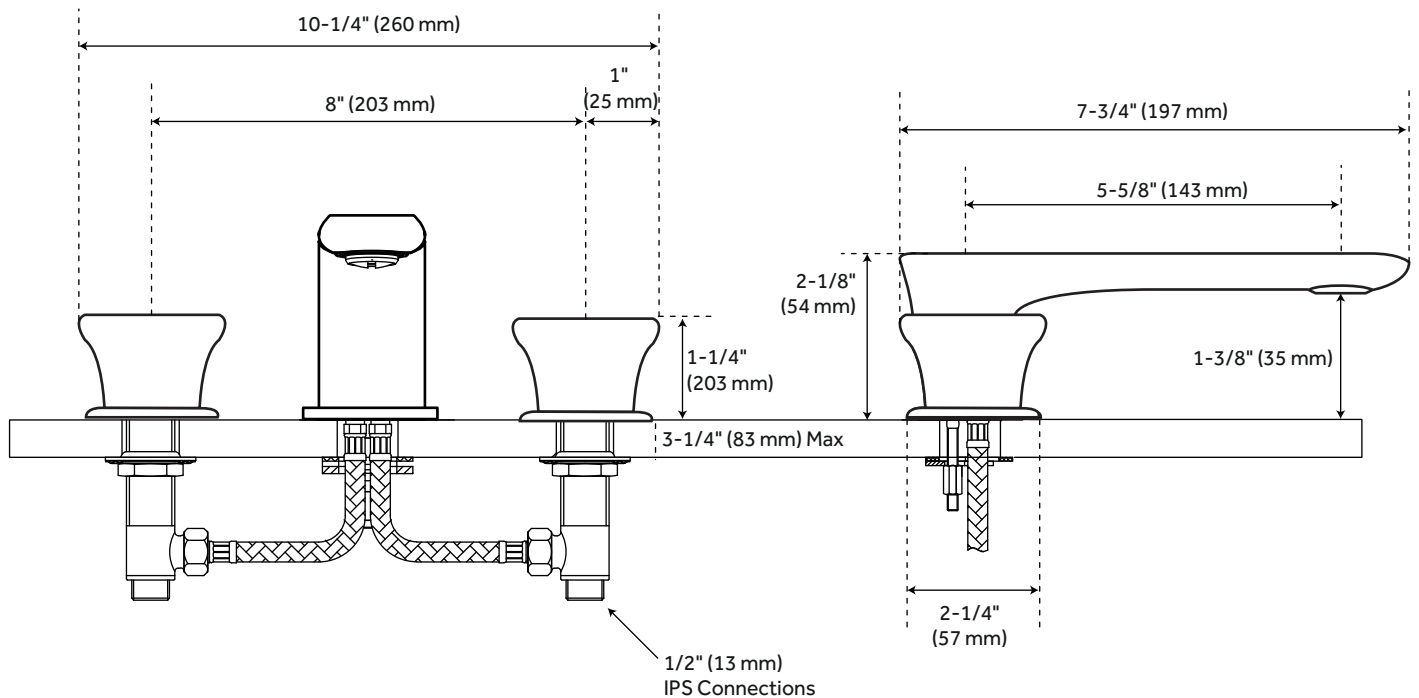

BROWNSBORO

WIDESPREAD BATHROOM FAUCET

SKU: 943268

FEATURES

Max. Countertop Thickness: 3-1/4"
Faucet Centers: 8"
Handle Type: Knob
Design: Modern
Faucet Material: Brass
Length: 10-1/4"
Width: 7-3/4"
Height: 2-1/8"
Height To Spout: 1-3/8"
Spout Reach: 5-5/8"
Base Plate Diameter: 2-1/4"
Handle Length: 1"
Height to Bottom of Handle: 1-1/4"
IPS: 1/2"
Drain Included: Yes
Drain Size: 1-1/2"
Maximum Flow Rate: 1.2 gpm
(gallons per minute)