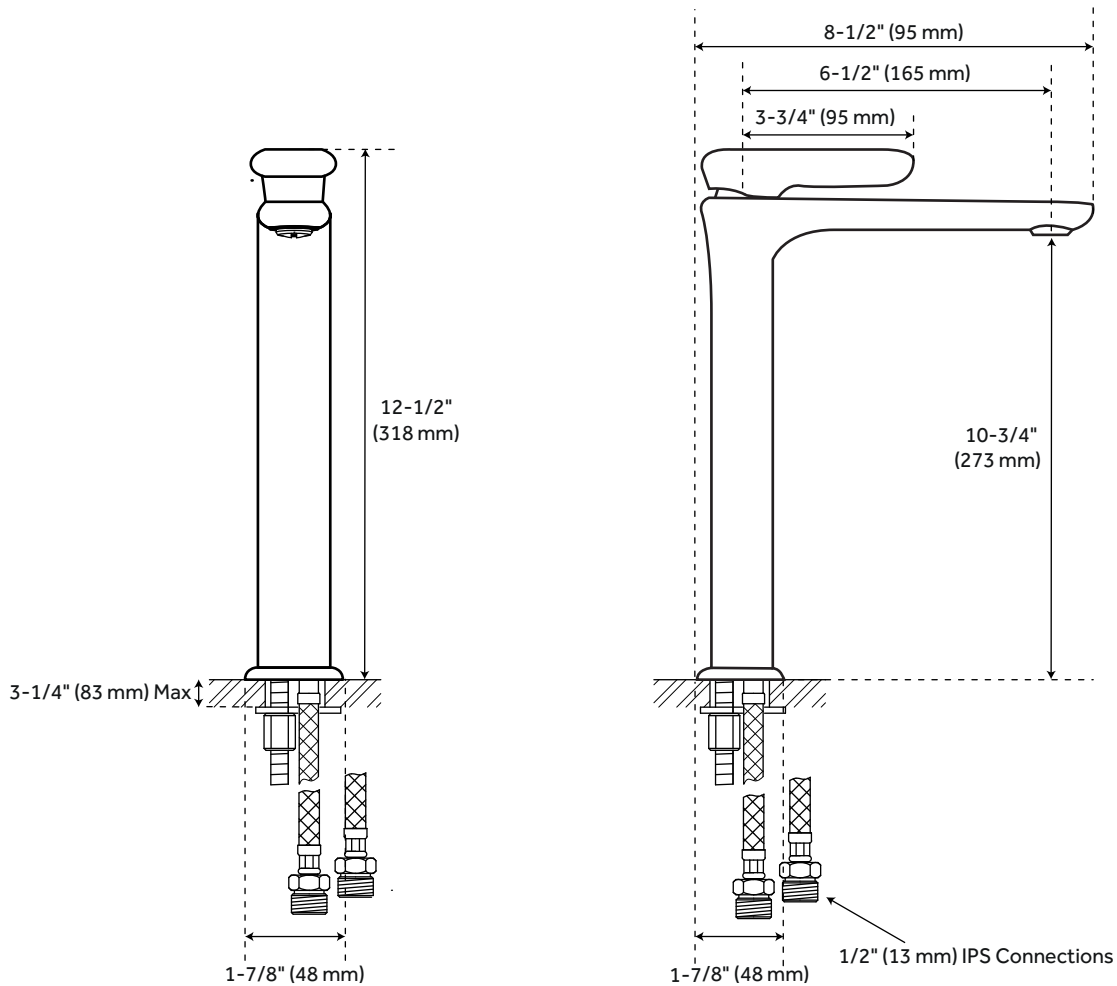

BROWNSBORO

SINGLE-HOLE VESSEL FAUCET

SKU: 943267

FEATURES

Max. Countertop Thickness: 3-1/4"
Length: 1-7/8"
Width: 8-1/2"
Height: 12-1/2"
Height To Spout: 10-3/4"
Spout Reach: 6-1/2"
Base Plate Diameter: 1-7/8"
Handle Length: 3-3/4"
Height to Bottom of Handle: 12-1/4"
Ceramic Disc Cartridges: Yes
Hot and Cold Indicators: Yes
IPS: 1/2"
Drain Included: Yes
Drain Size: 1-1/2"
Maximum Flow Rate: 1.2 gpm
(gallons per minute)