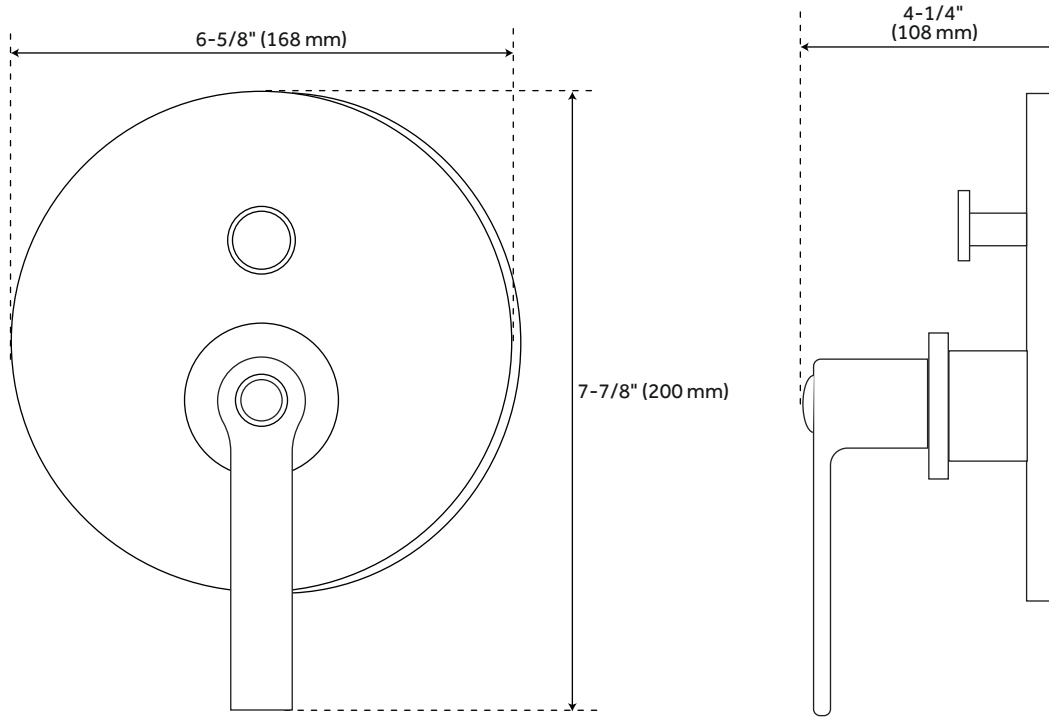

COOPER

LEVER HANDLE

SKU: 942309