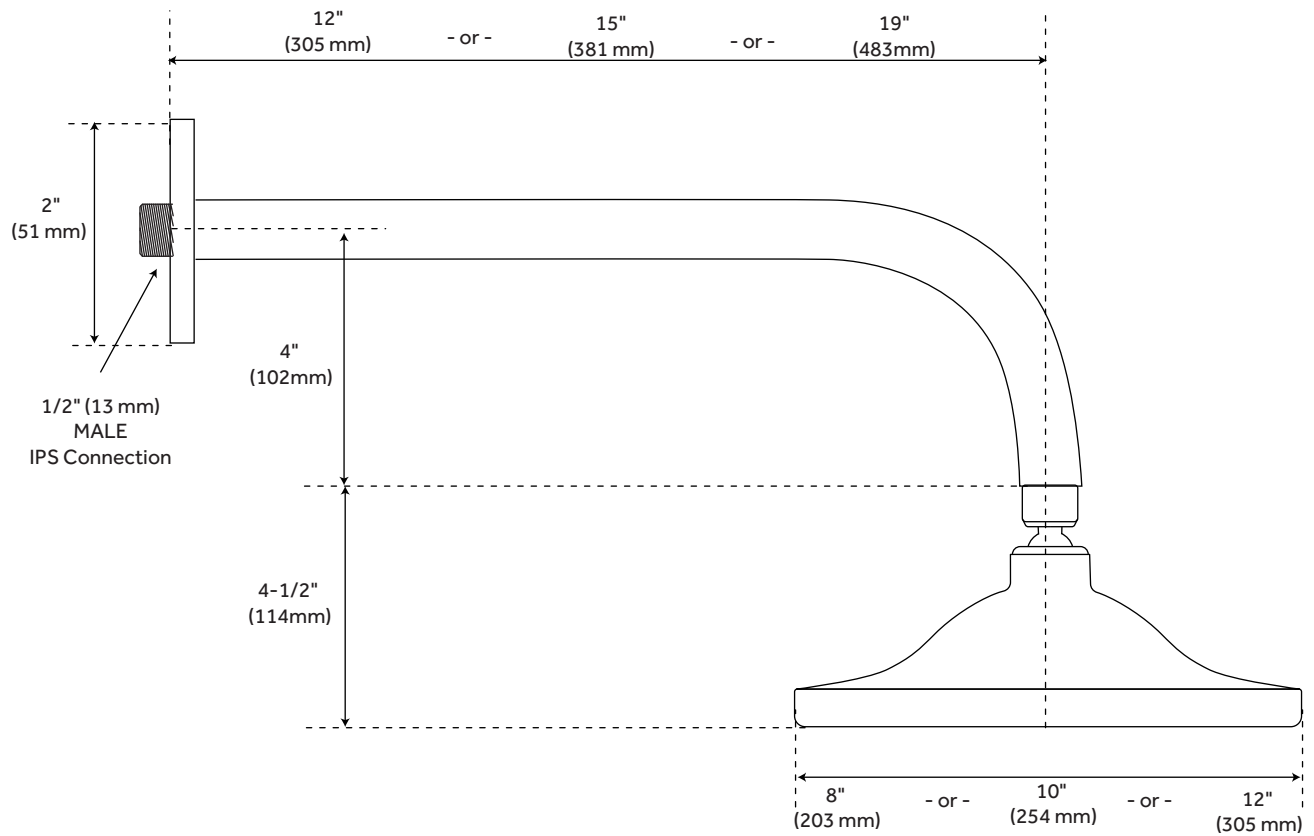

COOPER

WALL-MOUNT RAINFALL SHOWER HEAD

SKU: 942309