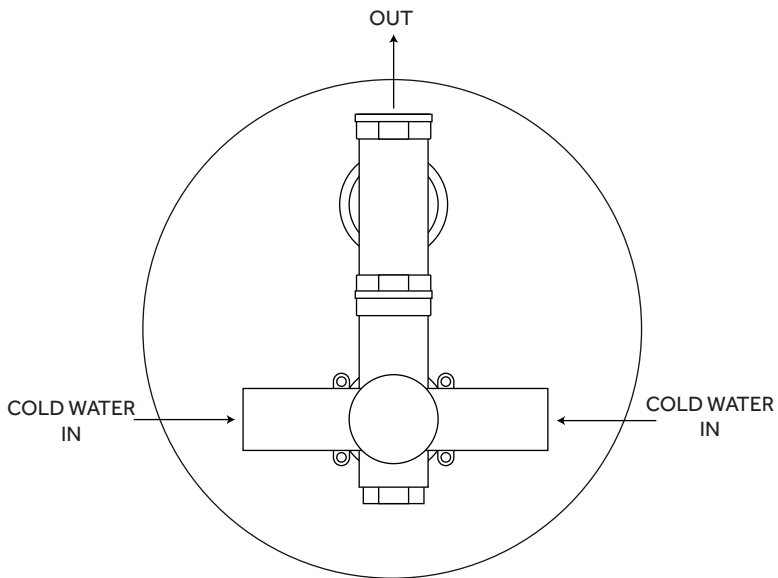

COOPER

LEVER HANDLE

SKU: 942309